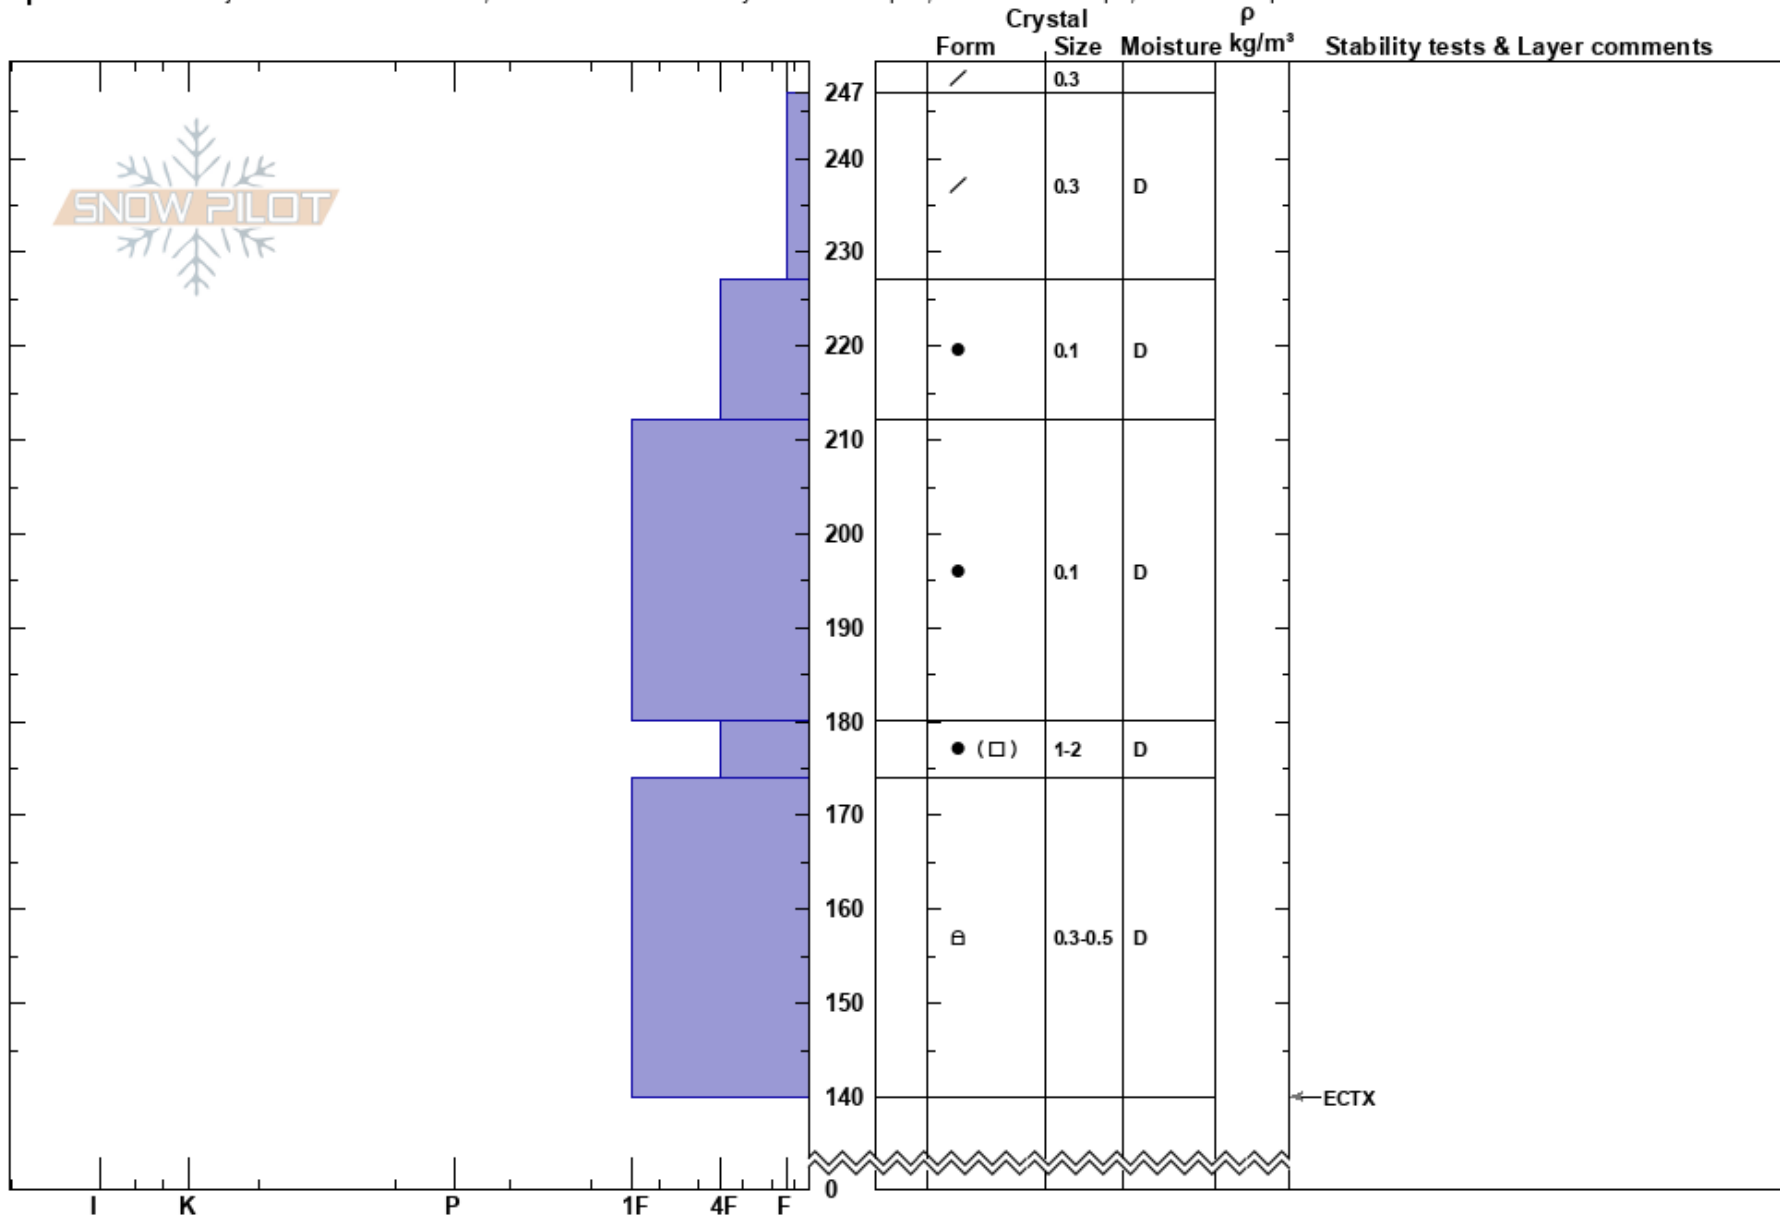

The Dome
 Park Range
 CO
Elevation: 10039 ft
Aspect: 330°

Ethan Greene
 03/20/2022 - 10:00am
Co-ord: 40.50450N, -106.71982W
Slope Angle: 24°
Wind Loading: no

Stability:
Air Temperature: HS:247
Sky Cover: CLR
Precipitation: NO
Wind: SW Light Breeze
 174-140cm: Problematic layer

Specifics: Pit is adjacent to avalanche: other; Recent avalanche activity on similar slopes; Ski tracks on slope; We skied slope

Notes: Up hill and west of an avalanche.