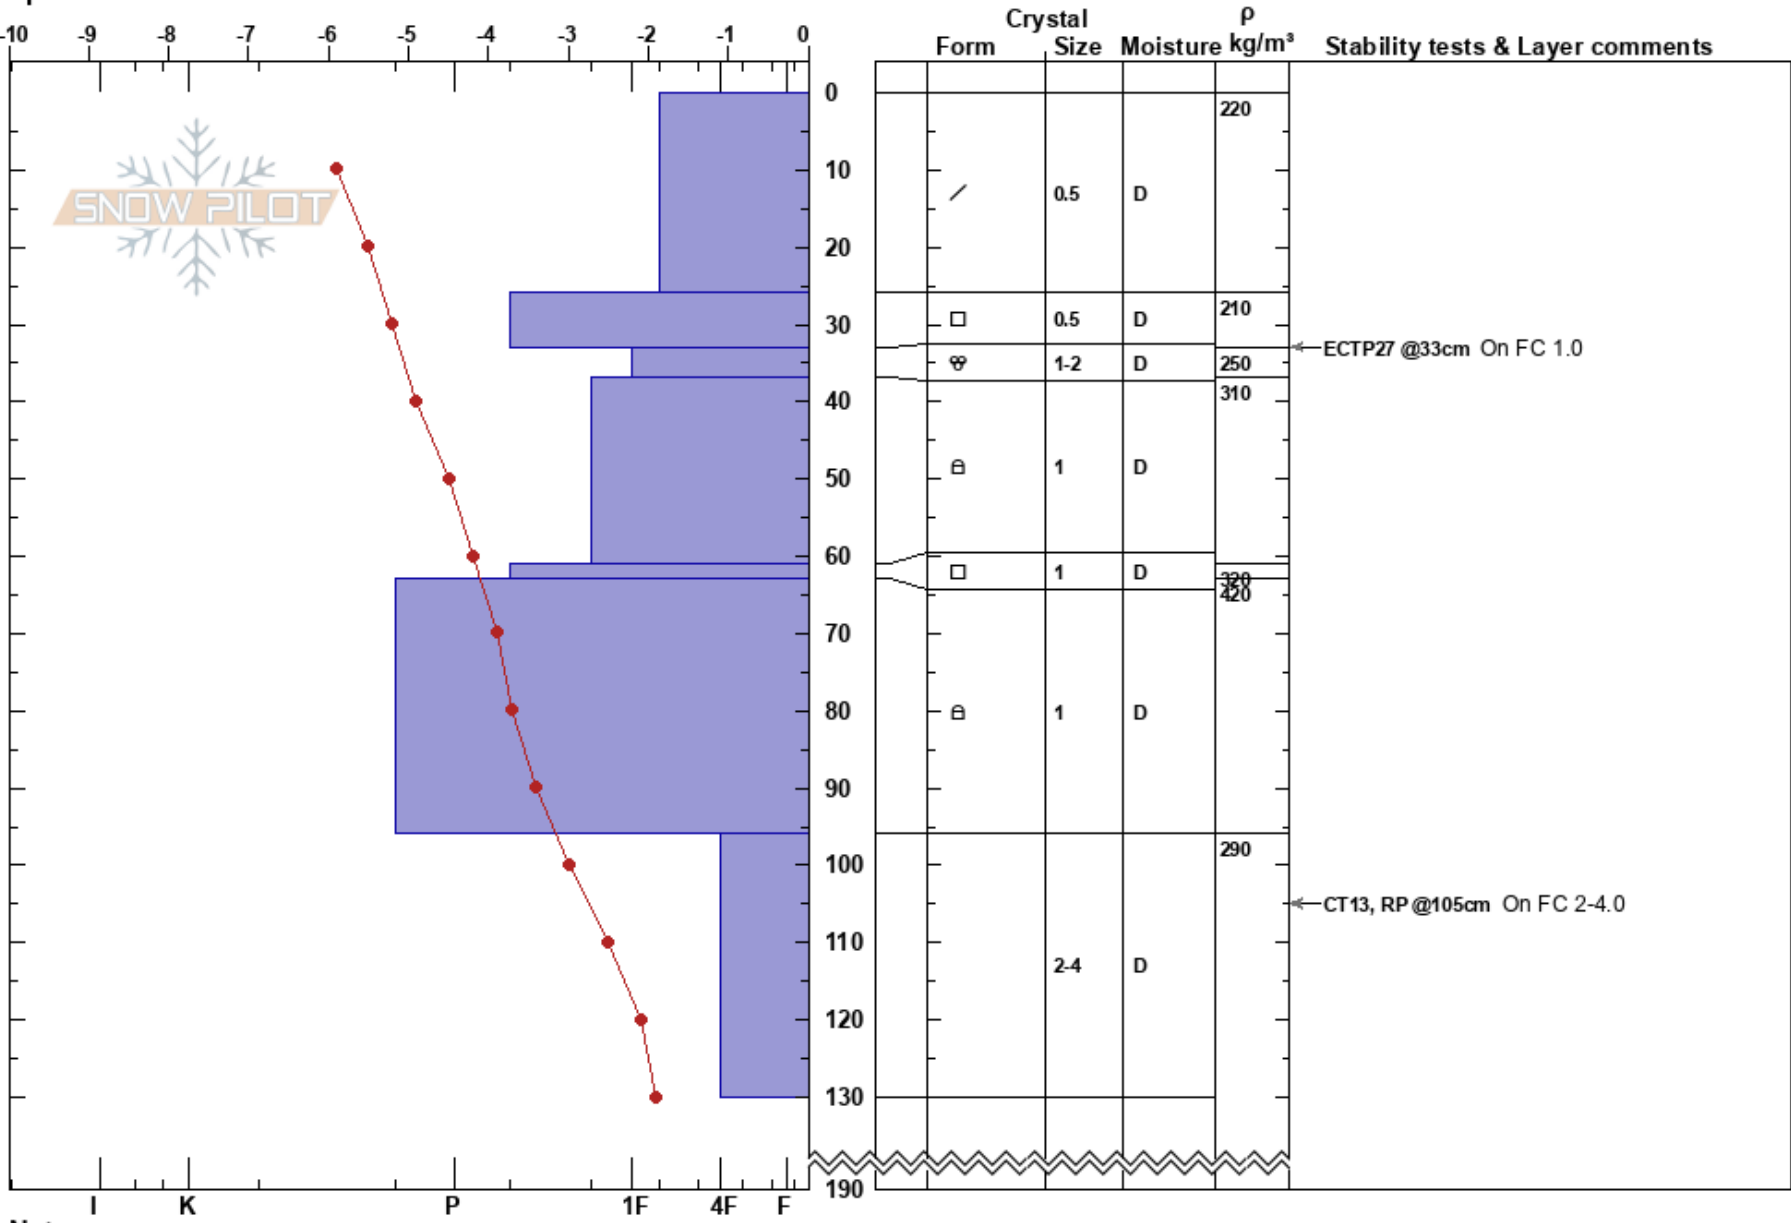

Path 23
 Ominecas
 BC
 Elevation: 1870 m
 Aspect: NW
 Specifics:

Jesse Percival
 21/03/2022 - 09:50
 Co-ord: 57.30841N, -127.11966E
 Slope Angle: 28°
 Wind Loading: yes

Stability: **HS: 190** Layer Notes:
 Air Temperature: -6°C PS: 15
 Sky Cover: SCT
 Precipitation: NO
 Wind: S Moderate

Notes: DB, JP - Flank of start zone on Path 23, open area, supported, windloaded.