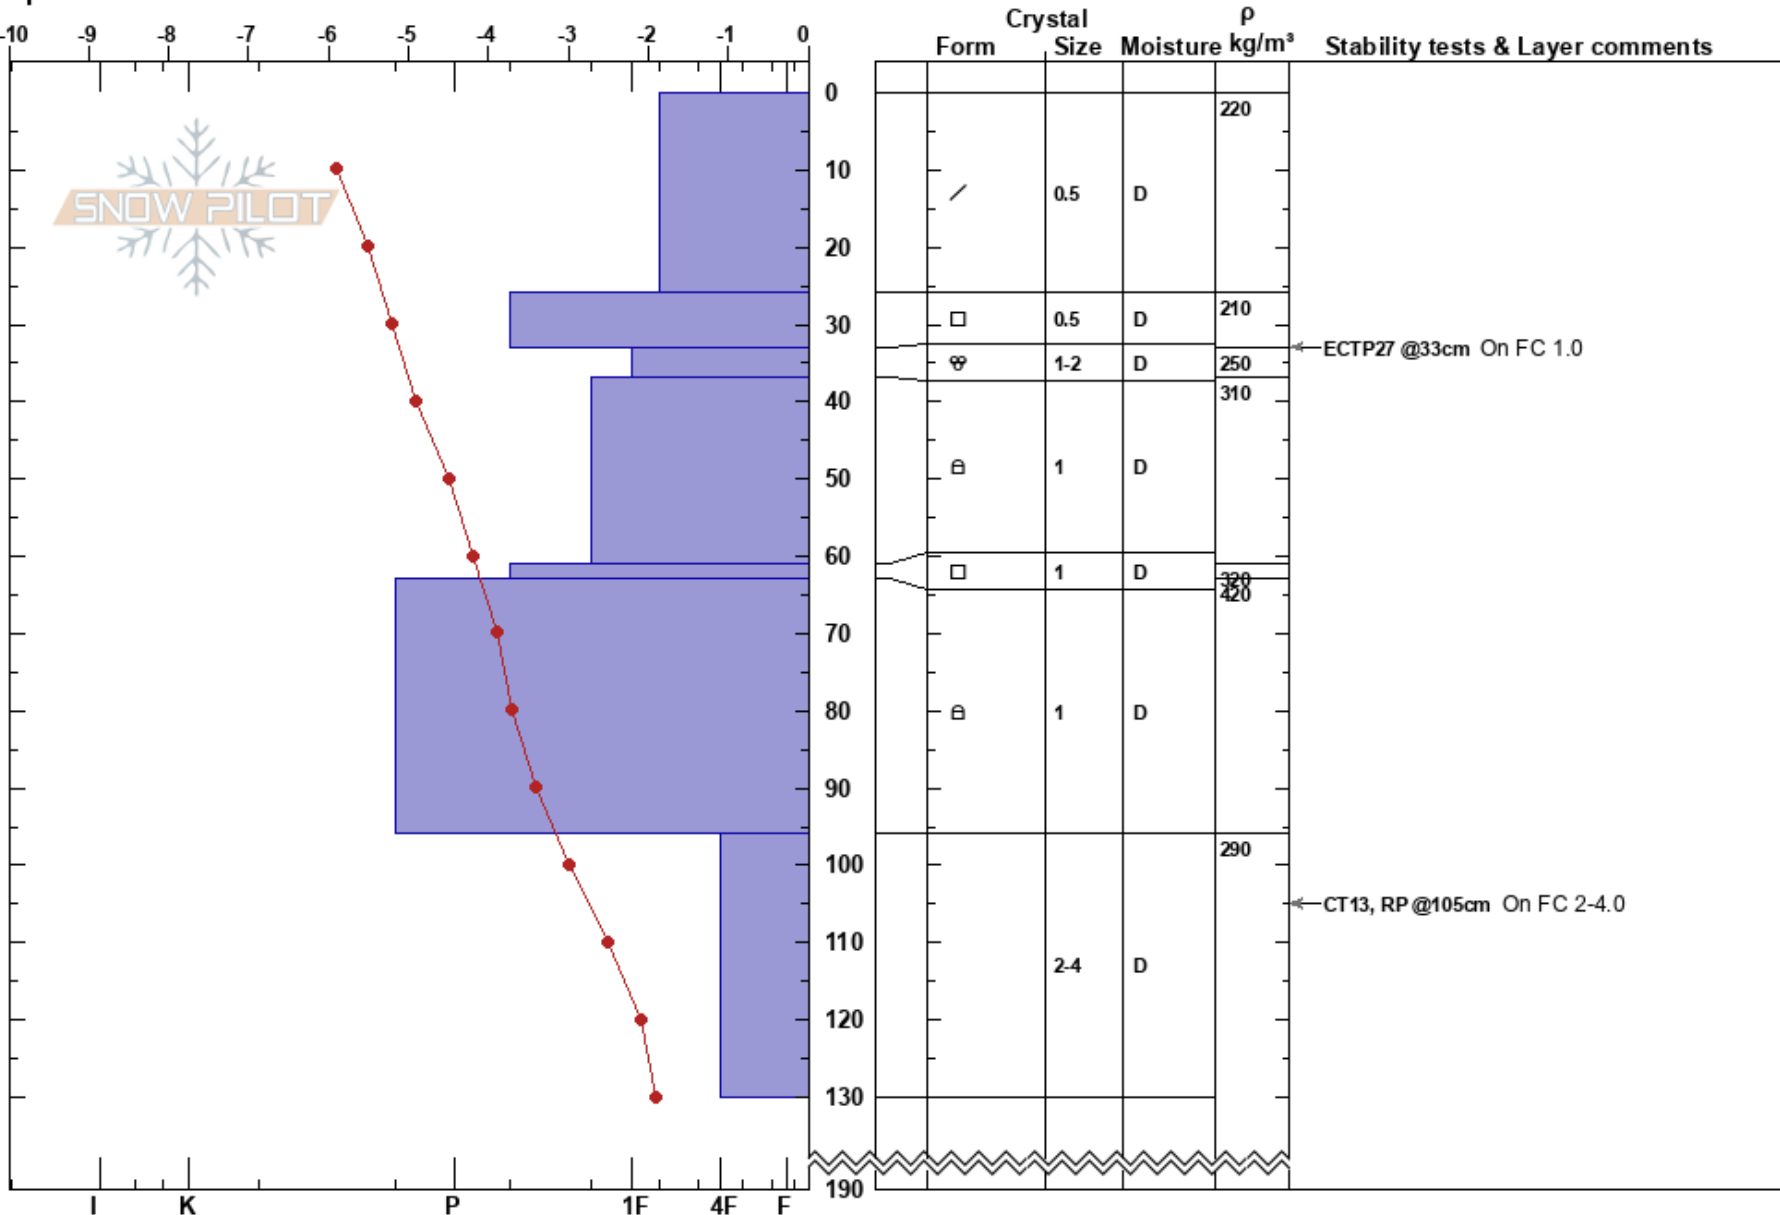

Path 23  
 Ominecas  
 BC  
 Elevation: 1870 m  
 Aspect: NW  
 Specifics:

Jesse Percival  
 21/03/2022 - 09:50  
 Co-ord: 57.30841N, -127.11966E  
 Slope Angle: 28°  
 Wind Loading: yes

Stability: **HS: 190** Layer Notes:  
 Air Temperature: -6°C PS: 15  
 Sky Cover: SCT  
 Precipitation: NO  
 Wind: S Moderate

Notes: DB, JP - Flank of start zone on Path 23, open area, supported, windloaded.