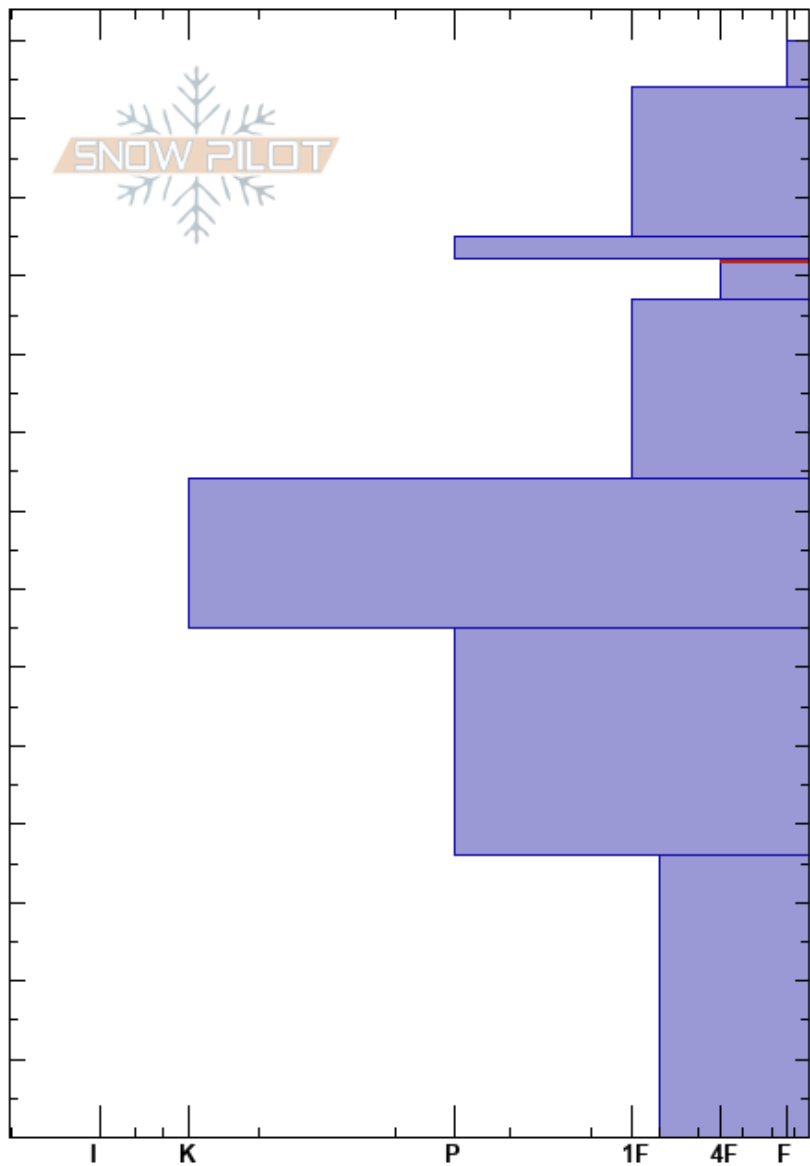

Seven Sisters 20220321
 Front Range
 CO
Elevation: 11690 ft
Aspect: 354°
Specifics: We skied slope

Ron Simenhois
 03/21/2022 - 12:40pm
Co-ord: 39.67603N, -105.89005E
Slope Angle: 28°
Wind Loading:

Stability: **HS:** 140 **Layer Notes:**
Air Temperature: -9°C **PS:** 10 112-107cm: Problematic layer
Sky Cover: OVC
Precipitation: S-1
Wind: NW Light Breeze

Depth (cm)	Crystal		Moisture	ρ kg/m ³	Stability tests & Layer comments
	Form	Size			
140	*	3			
120-135	/	1-2			
115	•	0.5			
110	⊖	1			← CT21, Q3 @111cm
90-110	⊖	0.5			
70-85	⊖	1.5-2			
40-65	⊖	1.5			
0-35	^	3.5-4			↙ ECTX