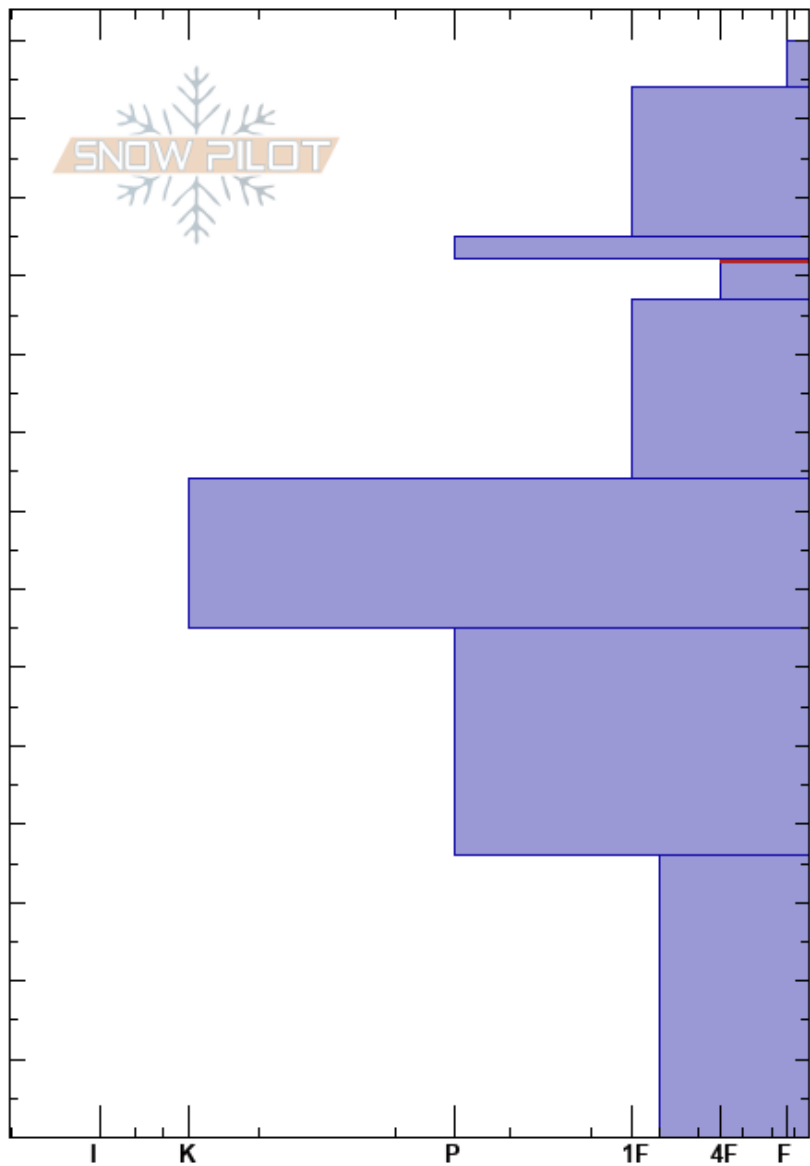

Seven Sisters 20220321
 Front Range
 CO
Elevation: 11690 ft
Aspect: 354°
Specifics: We skied slope

Ron Simenhois
 03/21/2022 - 12:40pm
Co-ord: 39.67603N, -105.89005E
Slope Angle: 28°
Wind Loading:

Stability:
Air Temperature: -9°C
Sky Cover: OVC
Precipitation: S-1
Wind: NW Light Breeze

HS: 140
PS: 10 112-107cm: Problematic layer

Depth (cm)	Crystal		Moisture	ρ kg/m ³	Stability tests & Layer comments
	Form	Size			
140	*	3			
120-135	/	1-2			
115	•	0.5			
110	⊖	1			← CT21, Q3 @111cm
90-110	⊖	0.5			
70-85	⊖	1.5-2			
40-65	⊖	1.5			
0-35	^	3.5-4			← ECTX