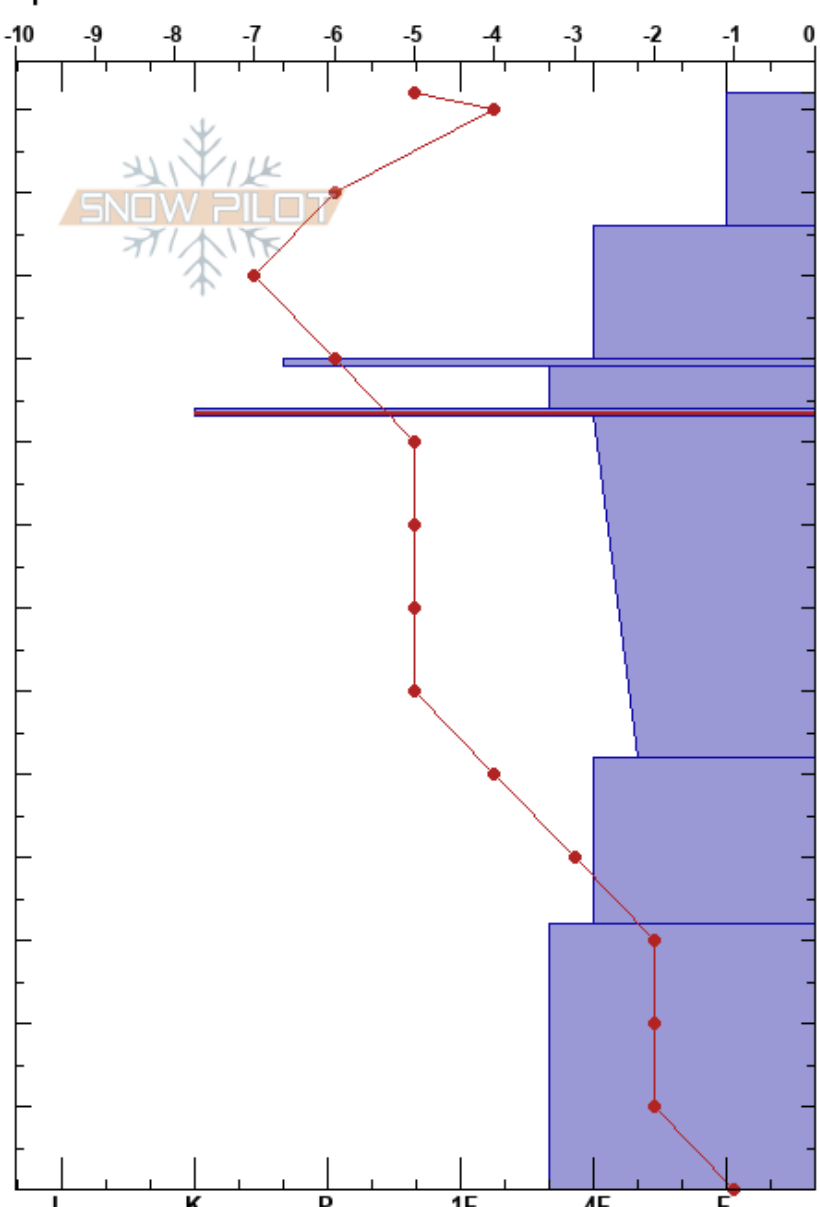

20220318_Snowpit
 Madison Range-N
 MT
 Elevation: 8385 ft
 Aspect:
 Specifics:

James Lesser
 03/18/2022 - 11:40am
 Co-ord: 45.31808N, -111.39234W
 Slope Angle: 0°
 Wind Loading: no

Stability: Good
 Air Temperature: -4°C
 Sky Cover: CLR
 Precipitation: NO
 Wind: NE Calm
 HS: 132
 PF: 15 94-93cm: Problematic layer
 PS: 50

Height (cm)	Crystal		Moisture	ρ kg/m ³	Stability tests & Layer comments
	Form	Size			
132	/	0.5			
120	/ (·)	0.3-0.5	D		
110	/ (·)	0.5-1 (1)	D		
100	⊙⊙		D		
90	· (B)	0.5-1.5 (1-5)	D		← ECTN23 @93cm EC Score 21-23
90	⊙⊙		D		
70	B	0.5-2.5	D		
40	□	1-2.5	D		
30	□ (A)	2-3 (3.5)			

Notes: Located on the West flank of Beehive basin, tucked amongst some trees. This site generally receives less sun exposure than most nearby slopes.