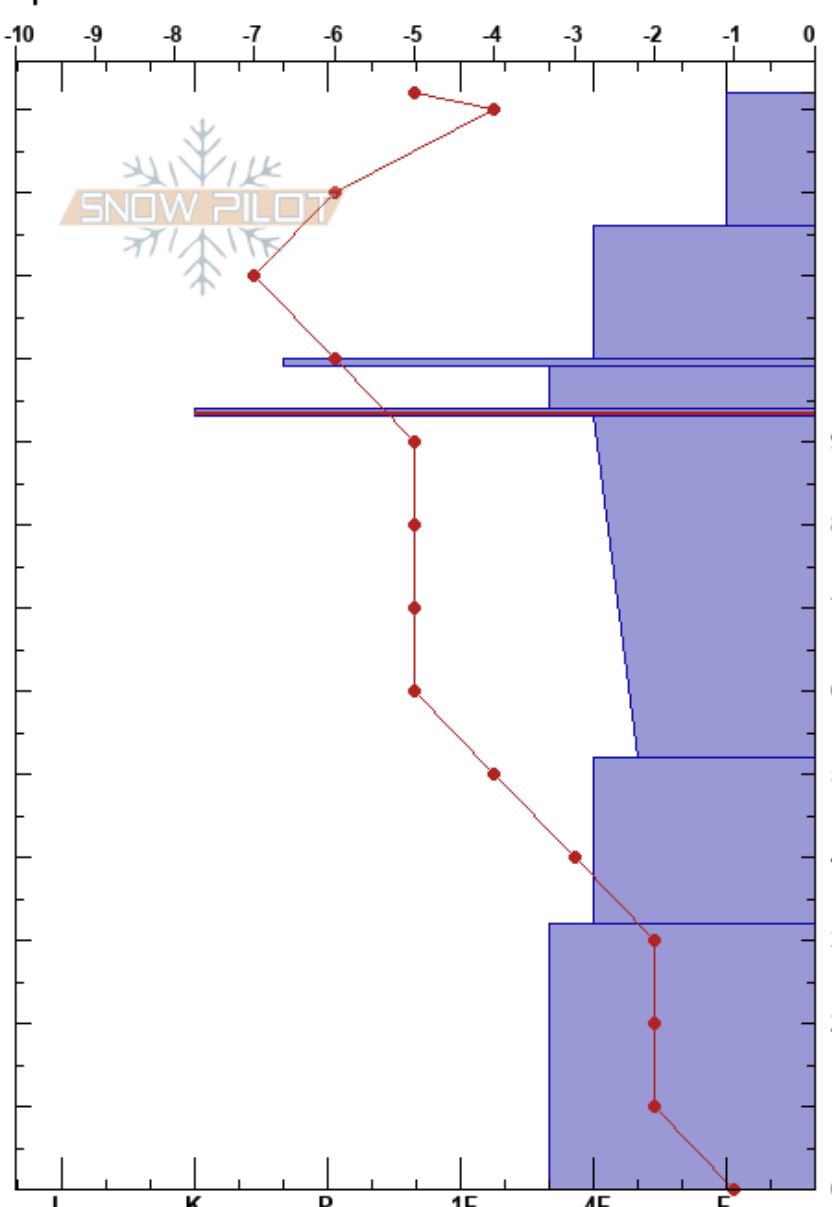

20220318_Snowpit
 Madison Range-N
 MT
 Elevation: 8385 ft
 Aspect:
 Specifics:

James Lesser
 03/18/2022 - 11:40am
 Co-ord: 45.31808N, -111.39234W
 Slope Angle: 0°
 Wind Loading: no

Stability: Good
 Air Temperature: -4°C
 Sky Cover: CLR
 Precipitation: NO
 Wind: NE Calm

HS: 132
 PF: 15 94-93cm: Problematic layer
 PS: 50

Height (cm)	Crystal		Moisture	ρ kg/m ³	Stability tests & Layer comments
	Form	Size			
132	/	0.5			
120	/ (•)	0.3-0.5	D		
110	/ (•)	0.5-1 (1)	D		
100	⊙⊙		D		
90	• (B)	0.5-1.5 (1-5)	D		← ECTN23 @93cm EC Score 21-23
90	⊙⊙		D		
70	B	0.5-2.5	D		
40	□	1-2.5	D		
30	□ (A)	2-3 (3.5)			

Notes: Located on the West flank of Beehive basin, tucked amongst some trees. This site generally receives less sun exposure than most nearby slopes.