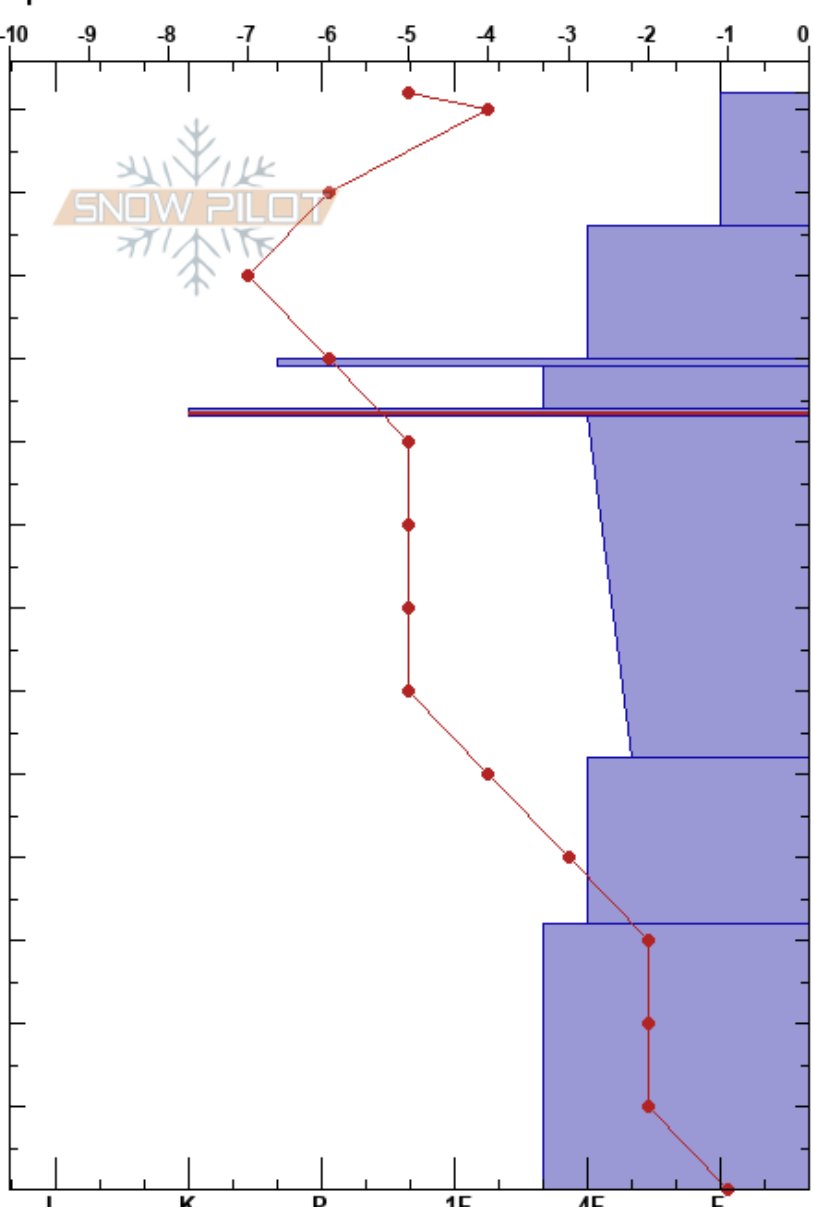

20220318\_Snowpit  
 Madison Range-N  
 MT  
 Elevation: 8385 ft  
 Aspect:  
 Specifics:

James Lesser  
 03/18/2022 - 11:40am  
 Co-ord: 45.31808N, -111.39234W  
 Slope Angle: 0°  
 Wind Loading: no

Stability: Good  
 Air Temperature: -4°C  
 Sky Cover: CLR  
 Precipitation: NO  
 Wind: NE Calm  
 HS: 132  
 PF: 15 94-93cm: Problematic layer  
 PS: 50

Form	Crystal Size	Moisture	$\rho$ kg/m <sup>3</sup>	Stability tests & Layer comments
/	0.5			
/ (·)	0.3-0.5	D		
/ (·)	0.5-1 (1)	D		
⊙⊙		D		
· (B)	0.5-1.5 (1-5)	D		
⊙⊙		D		← ECTN23 @93cm EC Score 21-23
B	0.5-2.5	D		
□	1-2.5	D		
□ (A)	2-3 (3.5)			

**Notes:** Located on the West flank of Beehive basin, tucked amongst some trees. This site generally receives less sun exposure than most nearby slopes.