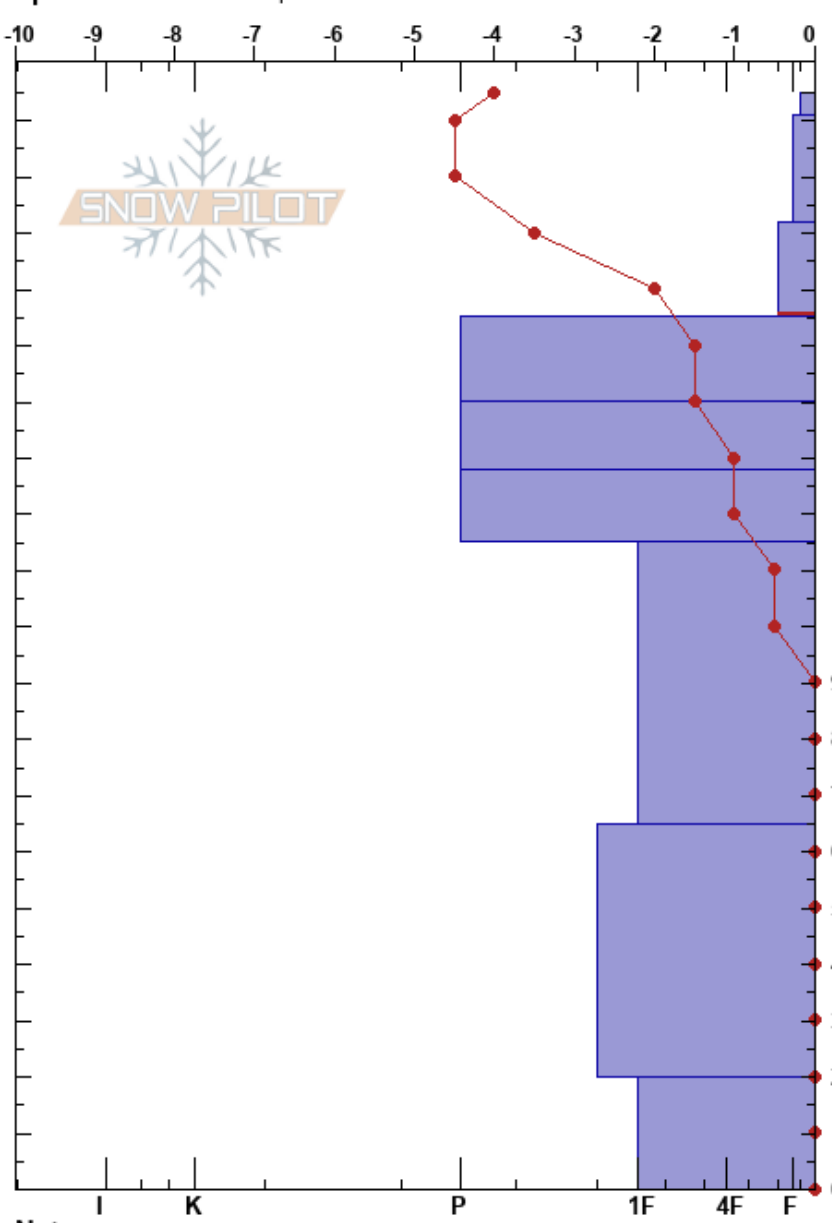

Broken Leg North
 Swan Range
 MT
 Elevation: 5900 ft
 Aspect: 300°
 Specifics: We skied slope

christopher gotschalk
 03/21/2022 - 11:15am
 Co-ord: 48.09442N, -113.91934W
 Slope Angle: 30°
 Wind Loading: previous

Stability: **HS: 195**
 Air Temperature: -4°C
 Sky Cover: OVC
 Precipitation: S-1
 Wind: SW Light Breeze

Layer Notes:
 172-155cm: Problematic layer

Form	Crystal		Moisture	ρ kg/m³	Stability tests & Layer comments
	Size				
/ (Δ)			D-M		
•			D-M		
•			D-M		
■					← ECTN21 @155cm ← CT15, Q1 @155cm
•			D-M		
•			D-M		
•			M		
•					
•			M		
•					
•			M		