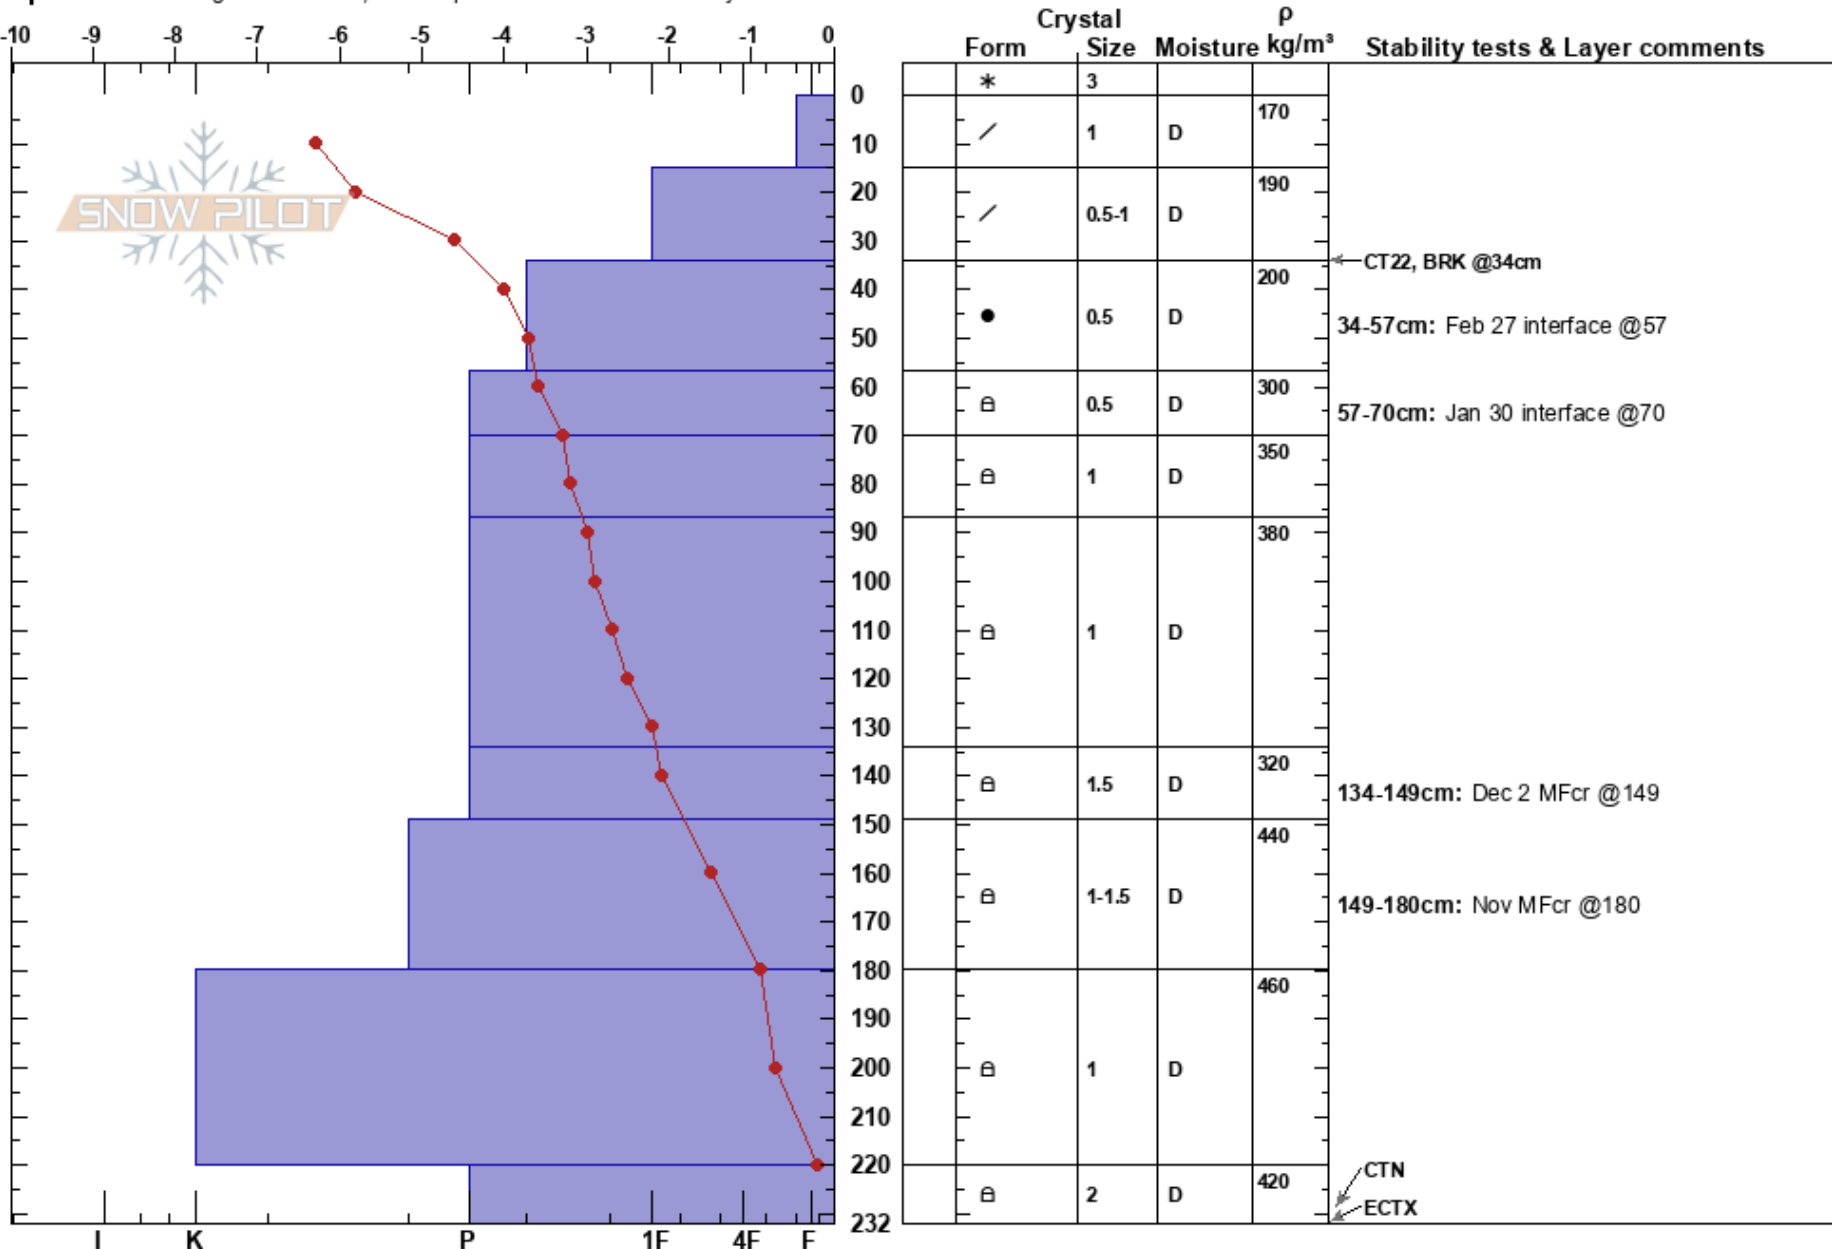

Dogtooth Profile

purcell
BC
Elevation: 2054 m
Aspect:

Peter Barsevskis
21/03/2022 - 11:30
Co-ord: 11U 494870W 5681382N
Slope Angle: 0°
Wind Loading:

Stability:
Air Temperature: -2.6°C
Sky Cover: BKN
Precipitation: S-1
Wind: Calm

HS: 232
PF: 35
Layer Notes:
34-57cm: Feb 27 interface @57
57-70cm: Jan 30 interface @70
134-149cm: Dec 2 MFcr @149
149-180cm: Nov MFcr @180

Specifics: Pit dug in a Ski Area; Pit is representative of backcountry

Notes: Profile done by Peter Barsevskis and Georgina Ewing
No SH found on either Feb 27 (57cm) or Jan 30 (70cm).
Dec 2 MFcr is broken down to FCxr size 2-5mm.
Nov MFcr is still there but isolated 1mm thick.