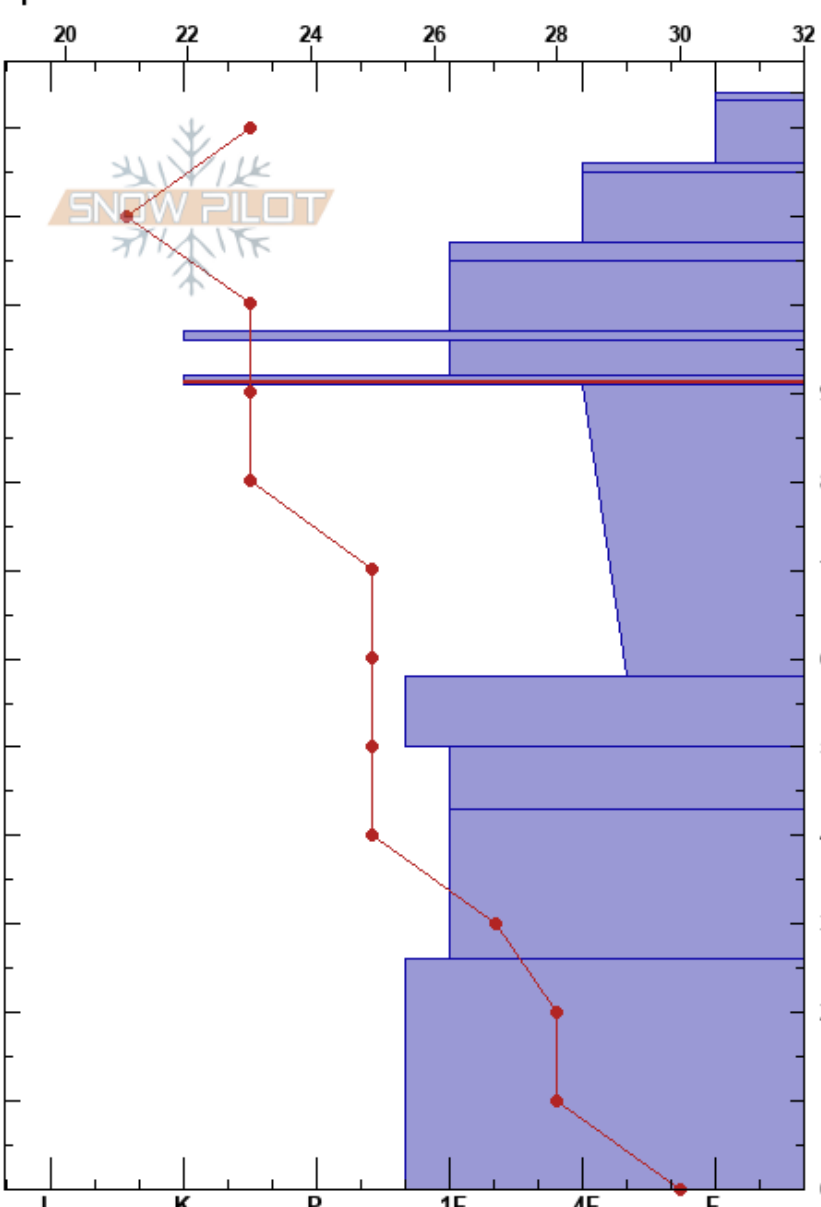

20220316_Snowpit
 Madison Range-N
 MT
 Elevation: 8009 ft
 Aspect:
 Specifics:

James Lesser
 03/16/2022 - 11:00am
 Co-ord: 45.31217N, -111.38785W
 Slope Angle: 0°
 Wind Loading: no

Stability: Good
 Air Temperature: 23°F
 Sky Cover: FEW
 Precipitation: S-1
 Wind: E Calm

HS: 124
 PF: 50
 PS: 15
 92-91cm: Problematic layer

Depth (cm)	Crystal		Moisture	ρ kg/m ³	Stability tests & Layer comments
	Form	Size			
124	⚡	2.5			
120	⚡ (⚡)	1-2 (2.5)	M		
	/	0.5-1	D-M		
	⊖	0.3-1	D-M		
110	/	0.3-1	D-M		
	⊖	0.3-1	D-M		
100	/	0.3-1.5	D		
	⊙⊙		D		
	• (⊖)	1-2 (1)	D		
90	⊙⊙		D		← ECTN23 @91cm EC Score 21-24
80					
70	• (⊖)	1-1.5 (1.5)	D		
60					
50	• (⊖)	1-2 (2)	D		
	• (⊖)	1-2.5			
40					
30	⊖	1-3	D		
20					
10	□	3-4	D		
0					

Notes: Located in a flat meadow West of the Beehive basin trail, tucked amongst some trees along the creek.