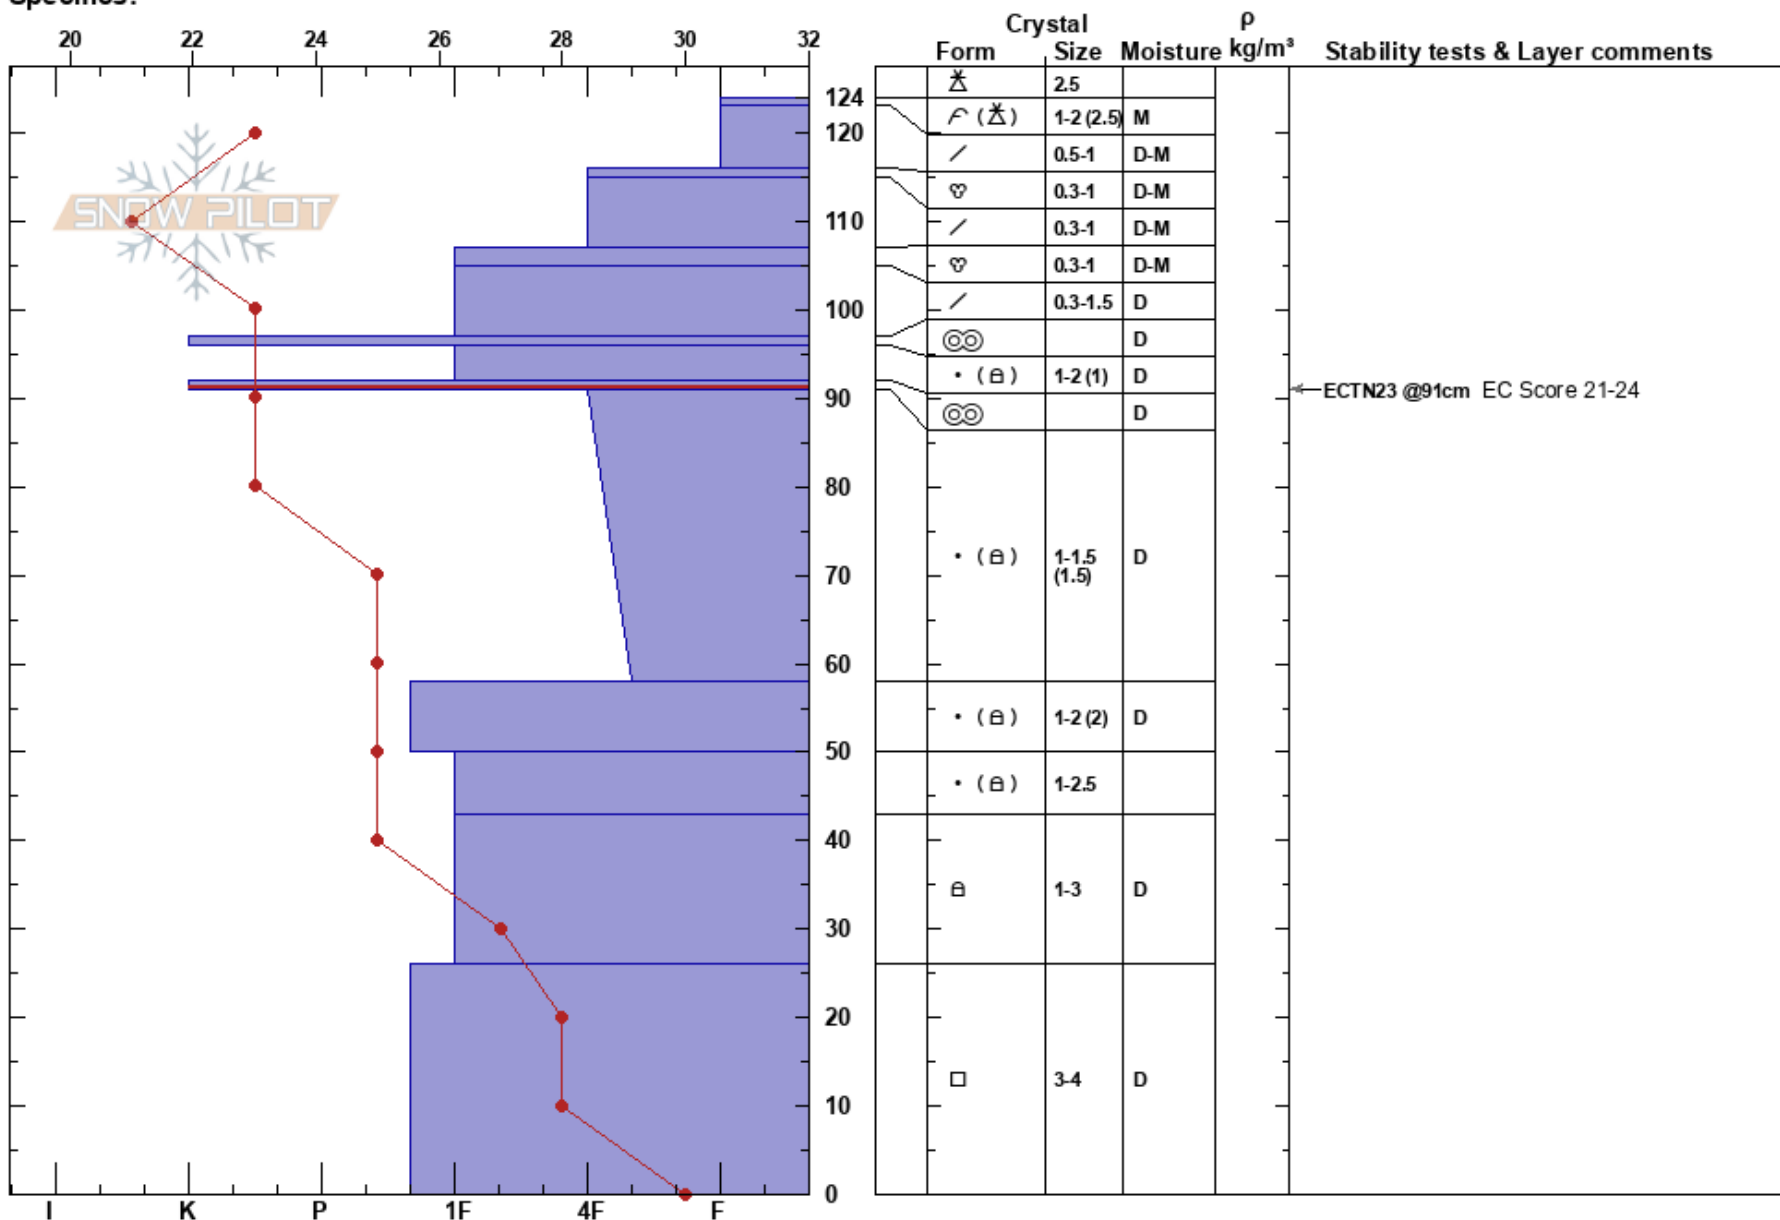

20220316_Snowpit
 Madison Range-N
 MT
 Elevation: 8009 ft
 Aspect:
 Specifics:

James Lesser
 03/16/2022 - 11:00am
 Co-ord: 45.31217N, -111.38785W
 Slope Angle: 0°
 Wind Loading: no

Stability: Good
 Air Temperature: 23°F
 Sky Cover: FEW
 Precipitation: S-1
 Wind: E Calm

HS: 124
 PF: 50 92-91cm: Problematic layer
 PS: 15

Notes: Located in a flat meadow West of the Beehive basin trail, tucked amongst some trees along the creek.