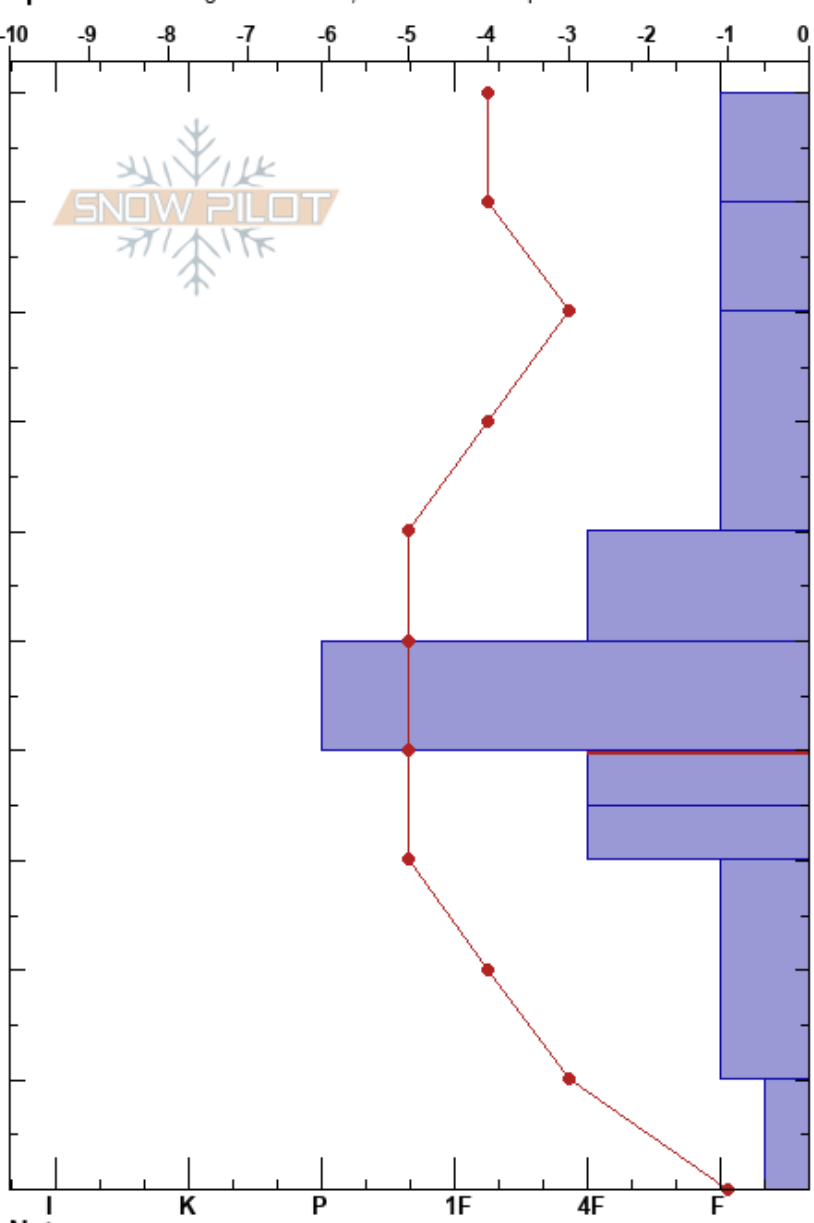

Brucellosis
 Madison Range-N
 MT
 Elevation: 7318 ft
 Aspect: N
 Specifics: Pit dug in a Ski Area; Ski tracks on slope

Jordan Aid
 03/20/2022 - 2:25pm
 Co-ord: 45.27500N, -111.36000W
 Slope Angle: 31°
 Wind Loading: yes

Stability: **HS: 100**
 Air Temperature: -3°C **PF: 15** 40-35cm: Problematic layer
 Sky Cover: OVC **PS: 30**
 Precipitation: NO
 Wind: NW Light Breeze

Form	Crystal Size	Moisture	ρ kg/m ³	Stability tests & Layer comments
*	1.5-2	D-M		
/	1-1.5	D		
/	0.5-1	D		
•	1	D		
•	0.5	D		
□	1	D		
•	0.5	D		← ECTN14 @35cm ← CT16, PC @35cm
□	1-1.5	D		
^	1.5	D		