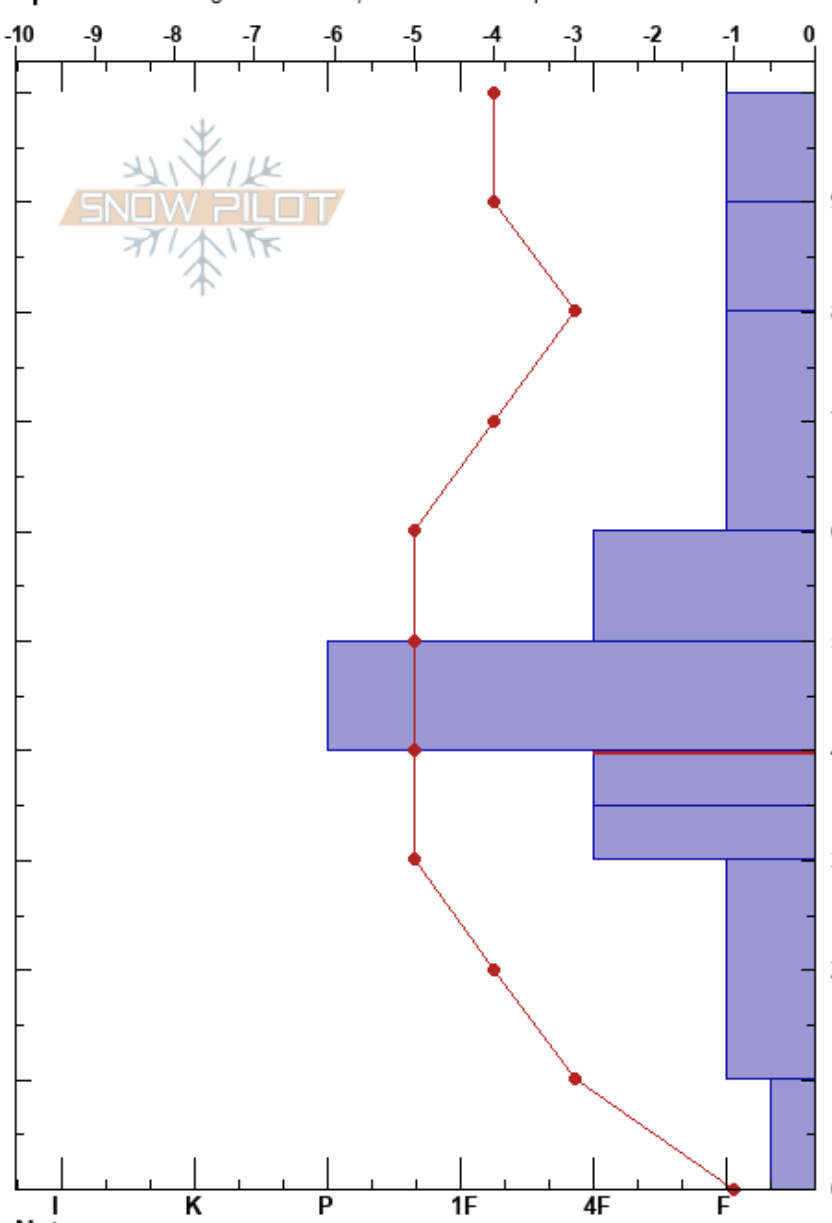

Brucellosis  
 Madison Range-N  
 MT  
 Elevation: 7318 ft  
 Aspect: N  
 Specifics: Pit dug in a Ski Area; Ski tracks on slope

Jordan Aid  
 03/20/2022 - 2:25pm  
 Co-ord: 45.27500N, -111.36000W  
 Slope Angle: 31°  
 Wind Loading: yes

Stability: **HS: 100**  
 Air Temperature: -3°C **PF: 15** 40-35cm: Problematic layer  
 Sky Cover: OVC **PS: 30**  
 Precipitation: NO  
 Wind: NW Light Breeze

Form	Crystal Size	Moisture	$\rho$ kg/m <sup>3</sup>	Stability tests & Layer comments
*	1.5-2	D-M		
/	1-1.5	D		
/	0.5-1	D		
•	1	D		
•	0.5	D		
□	1	D		
•	0.5	D		← ECTN14 @35cm ← CT16, PC @35cm
□	1-1.5	D		
^	1.5	D		