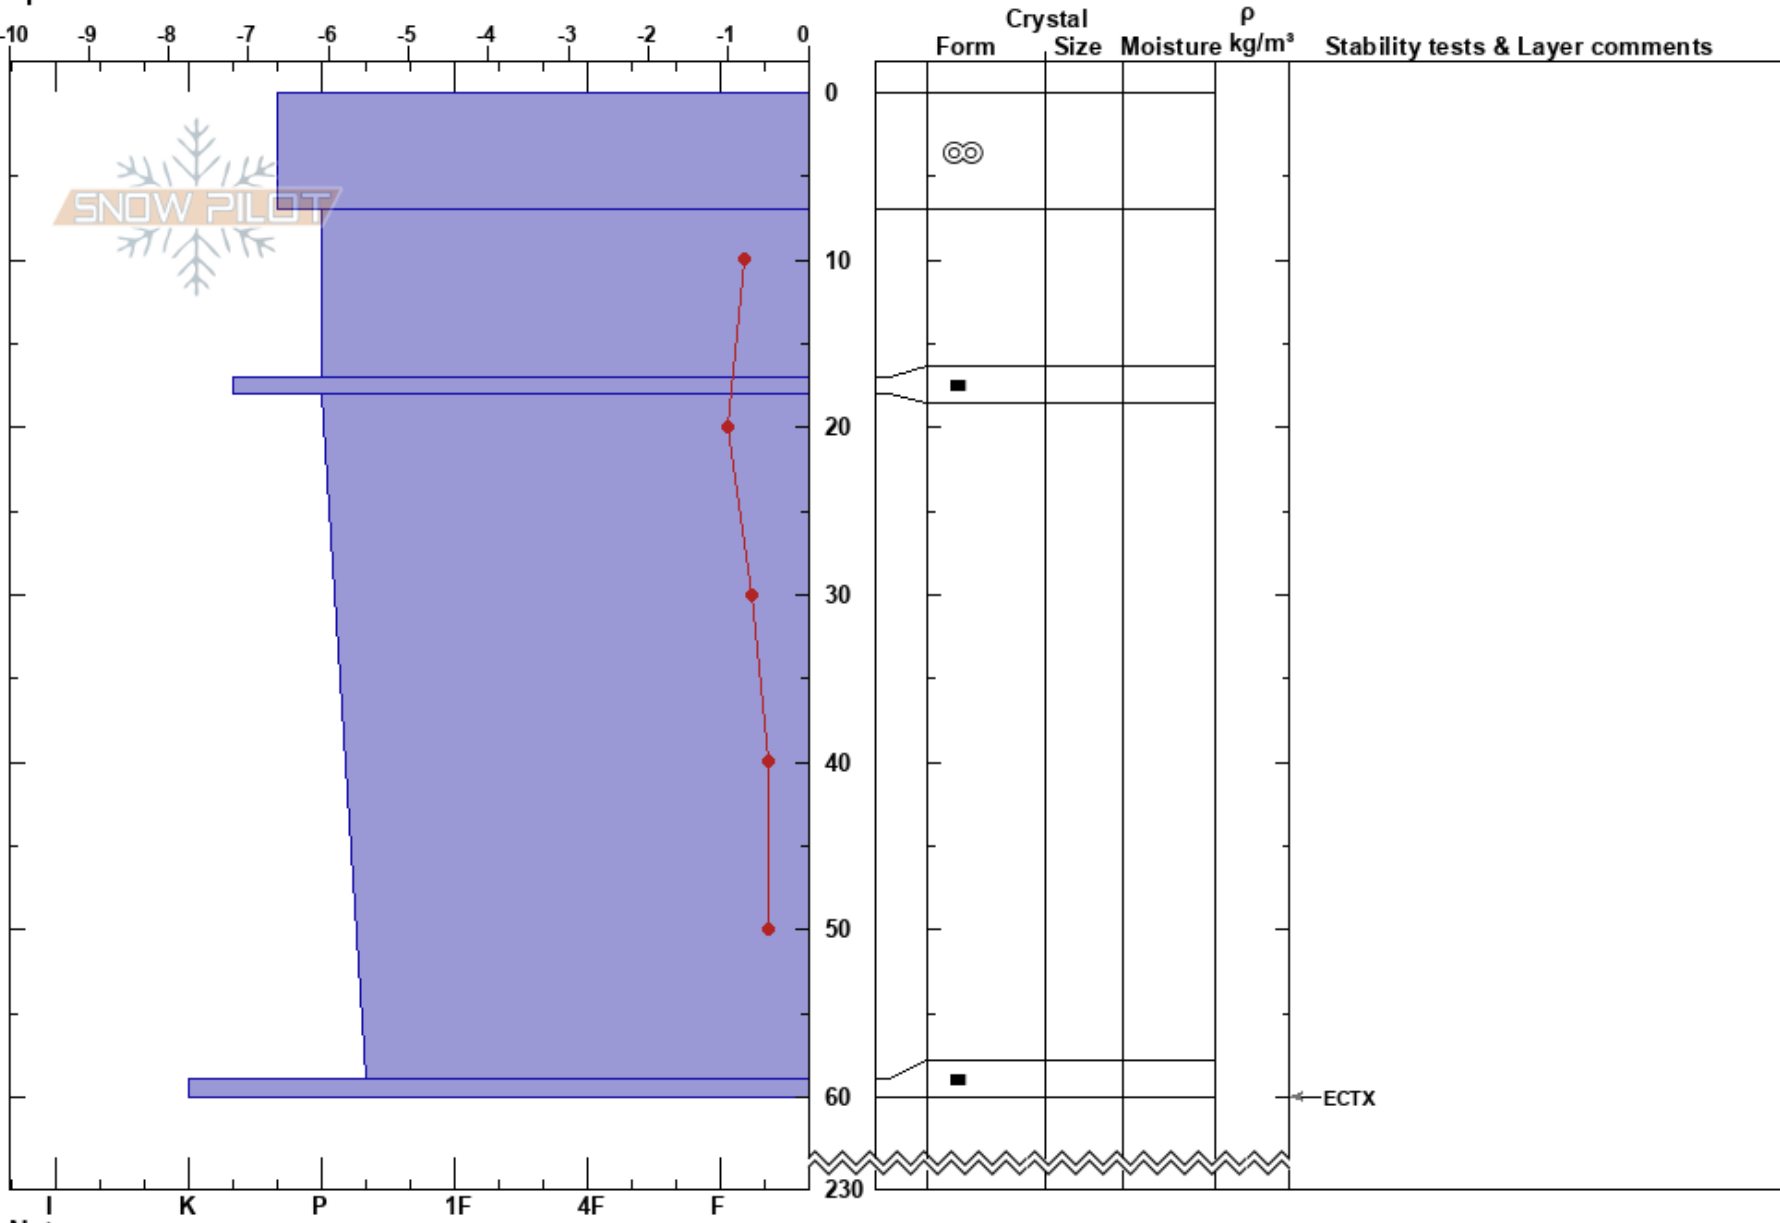

Skaarjehke  
 Klippfjäll  
 Sweden  
 Elevation: 950 m  
 Aspect: S  
 Specifics:

Sebastian Wiklund  
 21/03/2022 - 11:20  
 Co-ord: 65.32024N, 15.70643E  
 Slope Angle: 22°  
 Wind Loading:

Stability:  
 Air Temperature: 0.5°C HS:230  
 Sky Cover: CLR PF: 0  
 Precipitation: NO  
 Wind: N Strong  
 Layer Notes: