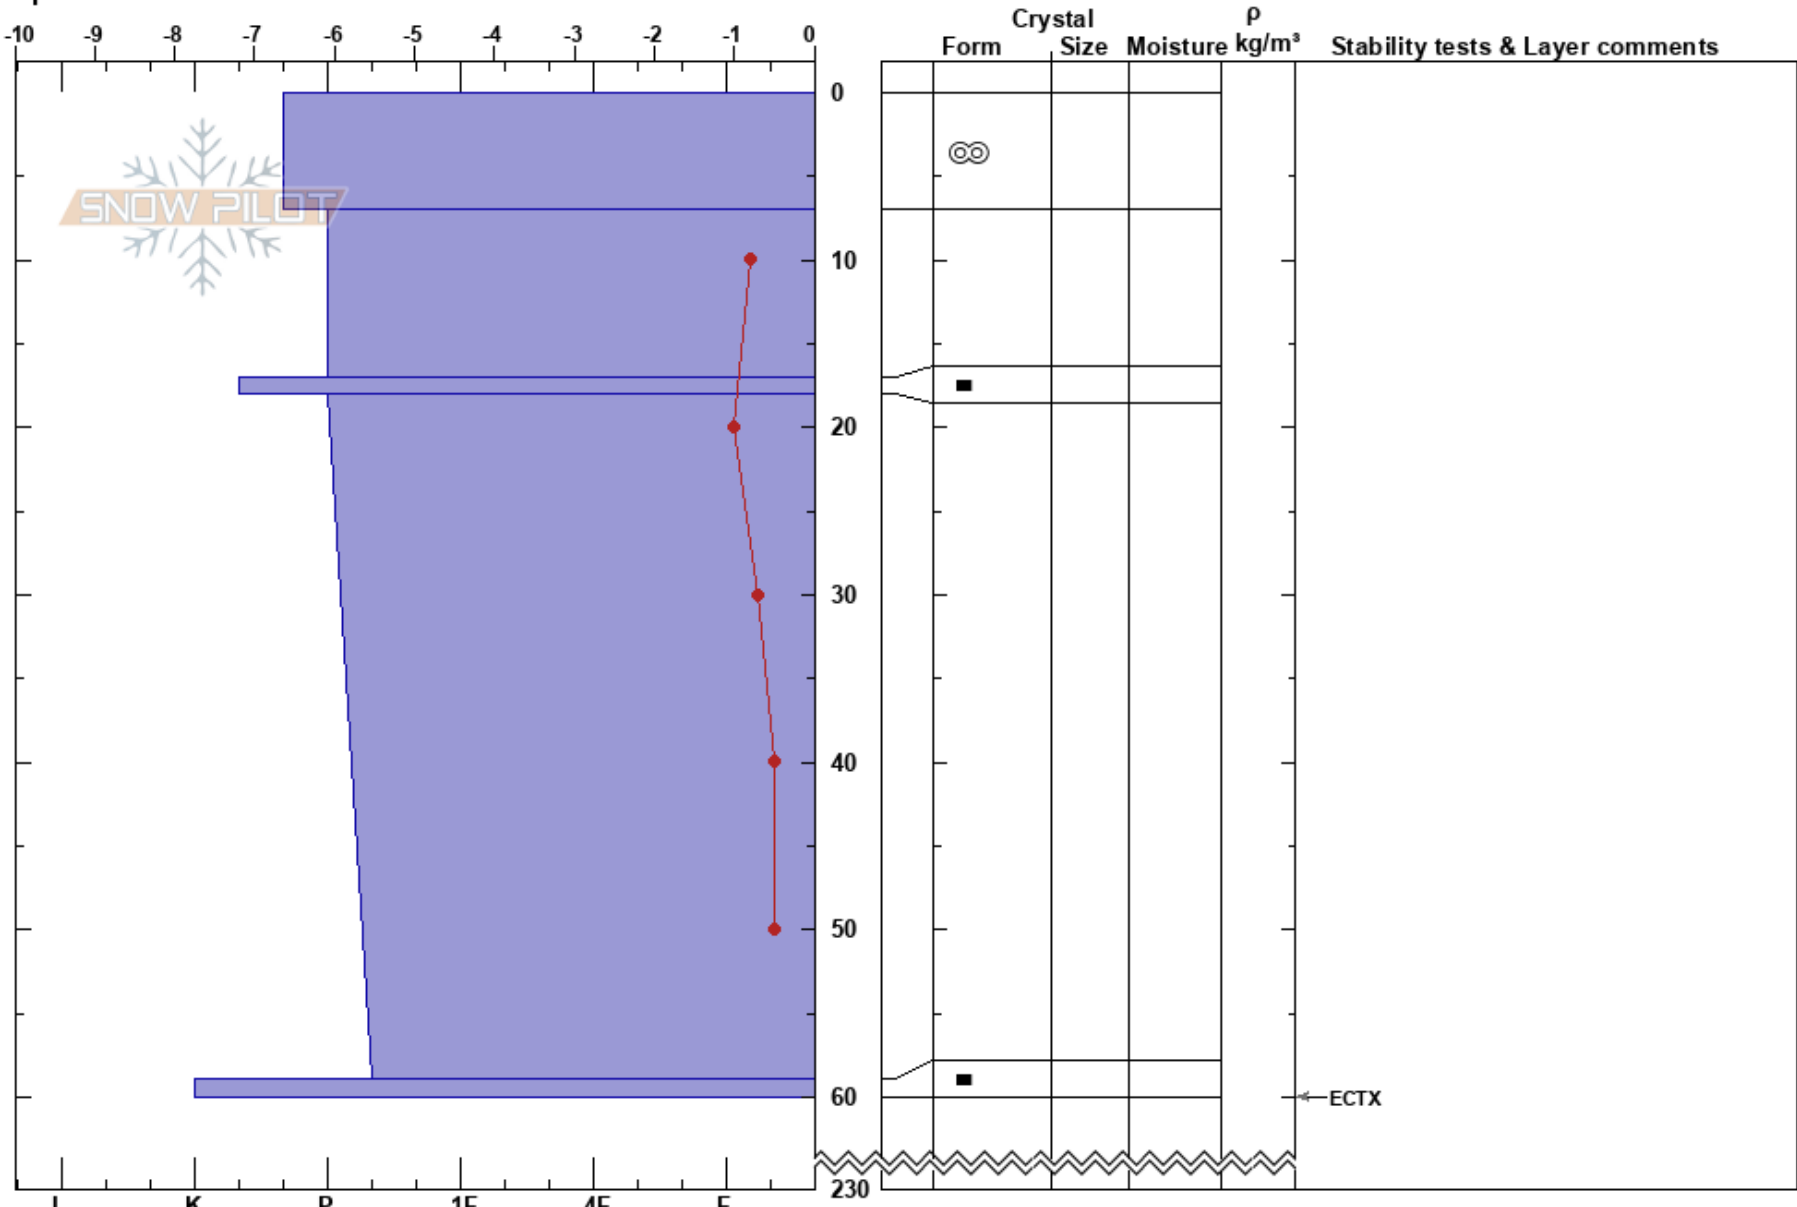

Skaarjehke
 Klippfjäll
 Sweden
 Elevation: 950 m
 Aspect: S
 Specifics:

Sebastian Wiklund
 21/03/2022 - 11:20
 Co-ord: 65.32024N, 15.70643E
 Slope Angle: 22°
 Wind Loading:

Stability:
 Air Temperature: 0.5°C HS:230
 Sky Cover: CLR PF: 0
 Precipitation: NO
 Wind: N Strong