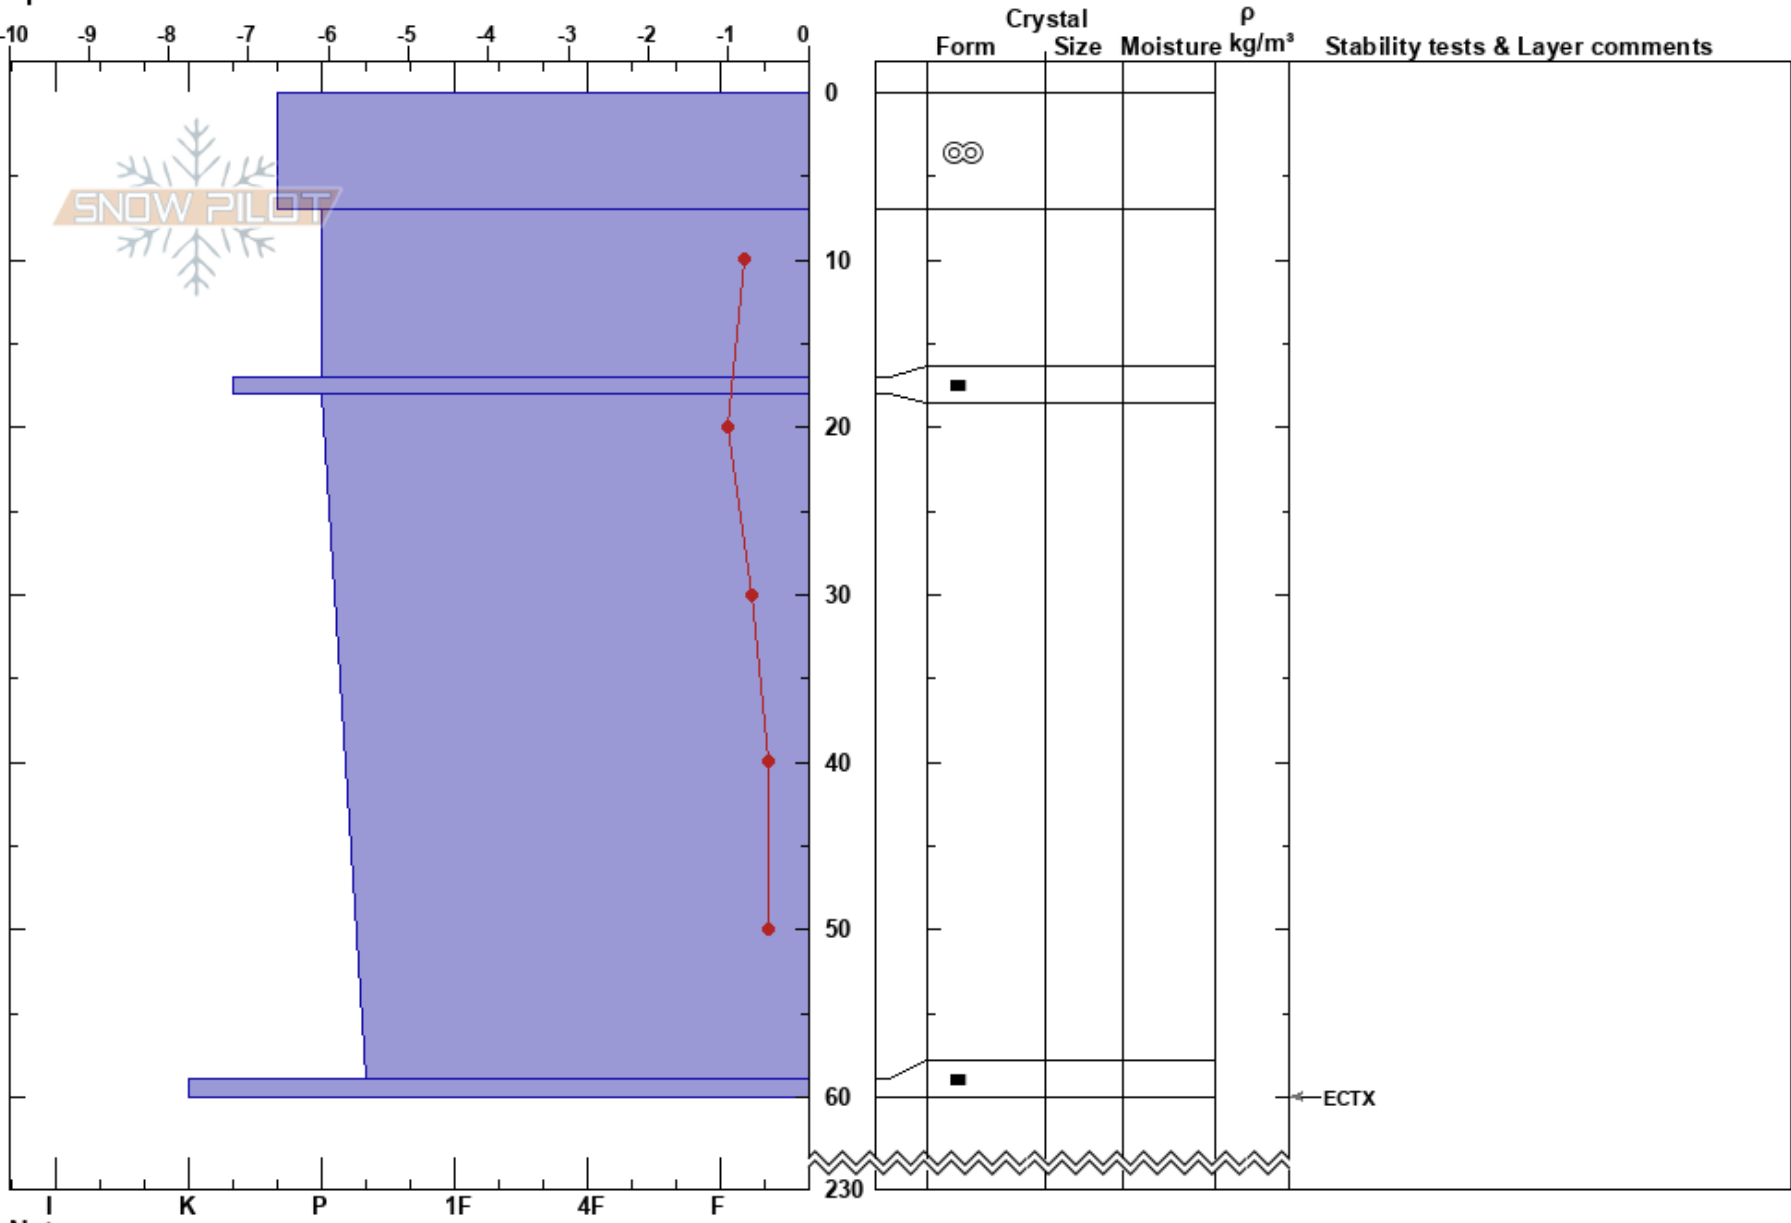

Skaarjehke
 Klippfjäll
 Sweden
 Elevation: 950 m
 Aspect: S
 Specifics:

Sebastian Wiklund
 21/03/2022 - 11:20
 Co-ord: 65.32024N, 15.70643E
 Slope Angle: 22°
 Wind Loading:

Stability:
 Air Temperature: 0.5°C HS:230
 Sky Cover: CLR PF: 0
 Precipitation: NO
 Wind: N Strong
 Layer Notes: