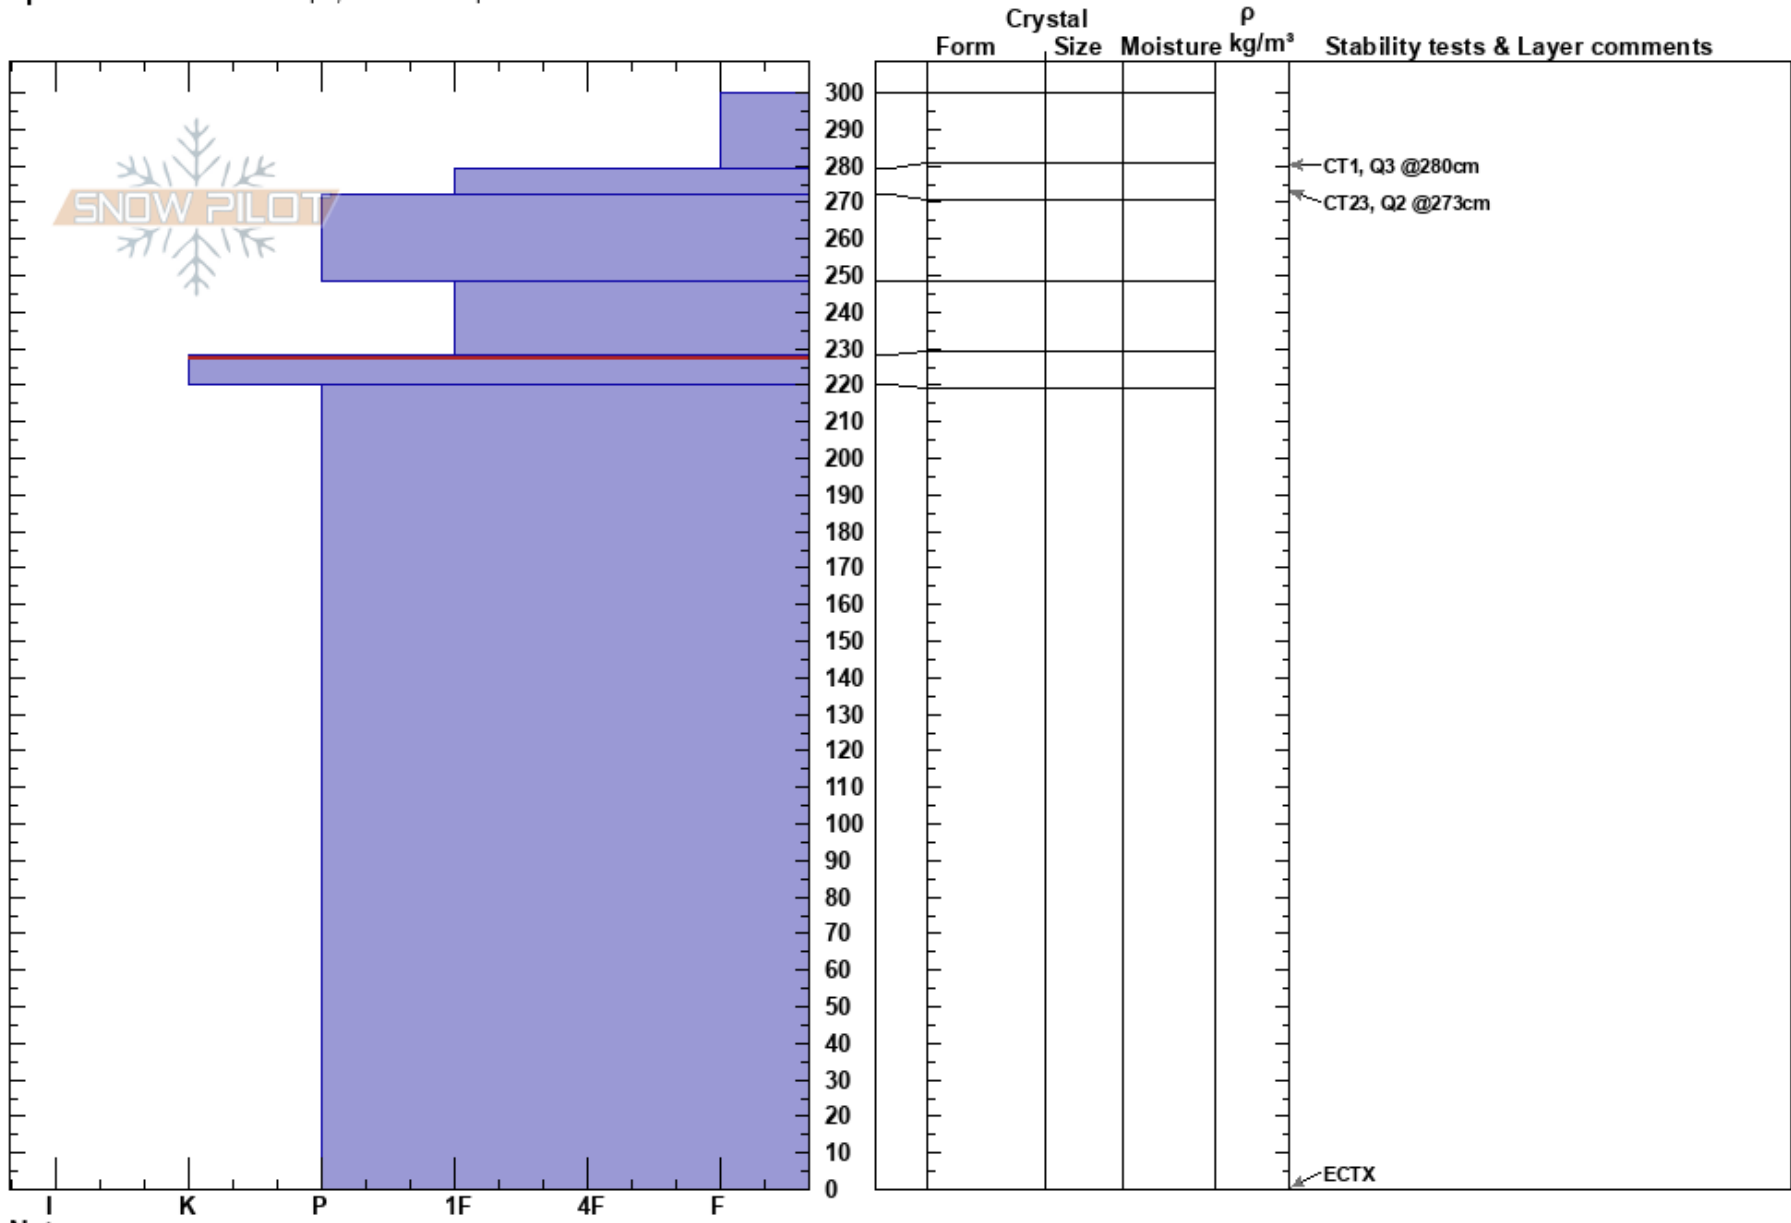

PF: 20

228-220cm: Problematic layer

CO

Co-ord: 40.38940N, -105.67761W

Sky Cover: CLR

PS: 10

Elevation: 10722 ft

Slope Angle: 30°

Precipitation: NO

Aspect: 65°

Wind Loading: previous

Wind: W Light Breeze

Specifics: Ski tracks on slope; We skied slope

Notes: