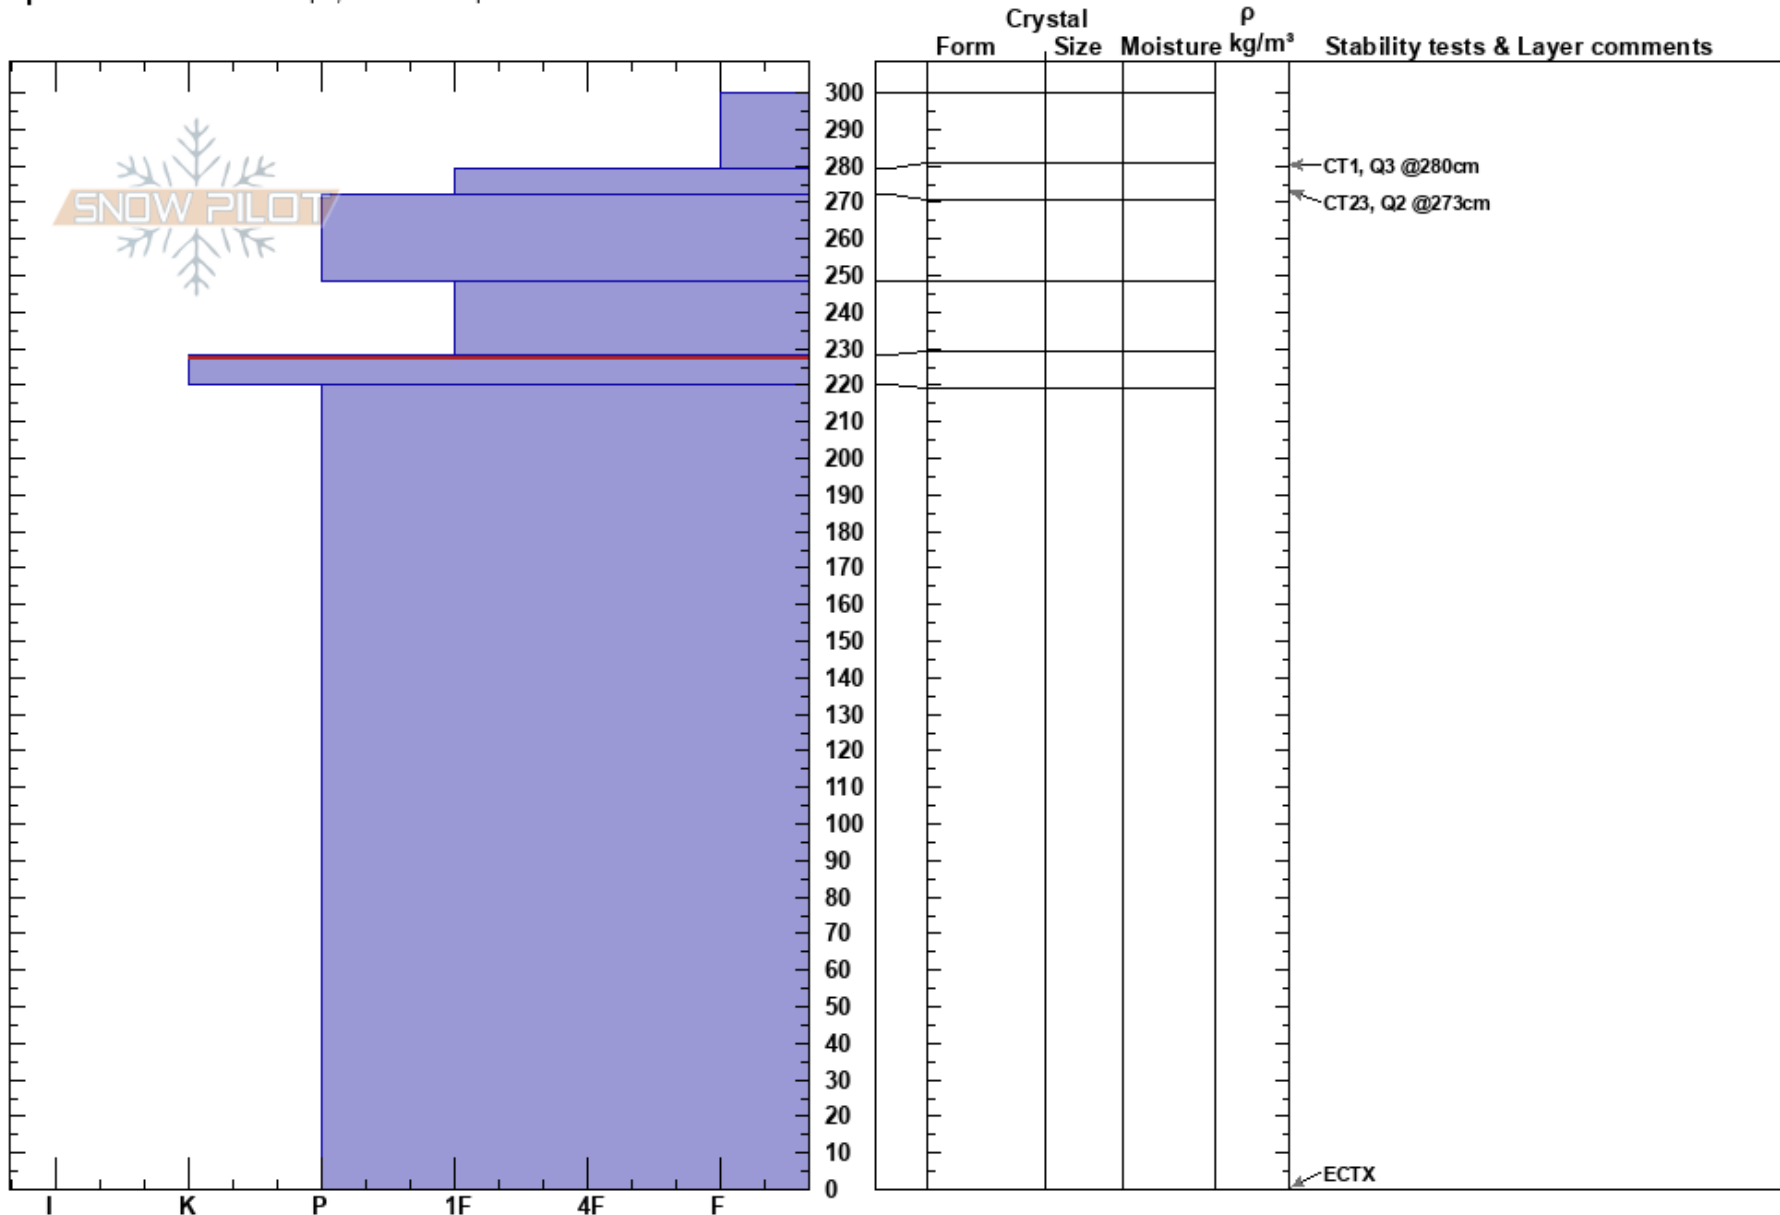

PF: 20

228-220cm: Problematic layer

CO

Co-ord: 40.38940N, -105.67761W

Sky Cover: CLR

PS: 10

Elevation: 10722 ft

Slope Angle: 30°

Precipitation: NO

Aspect: 65°

Wind Loading: previous

Wind: W Light Breeze

Specifics: Ski tracks on slope; We skied slope

Notes:

I K P 1F 4F F