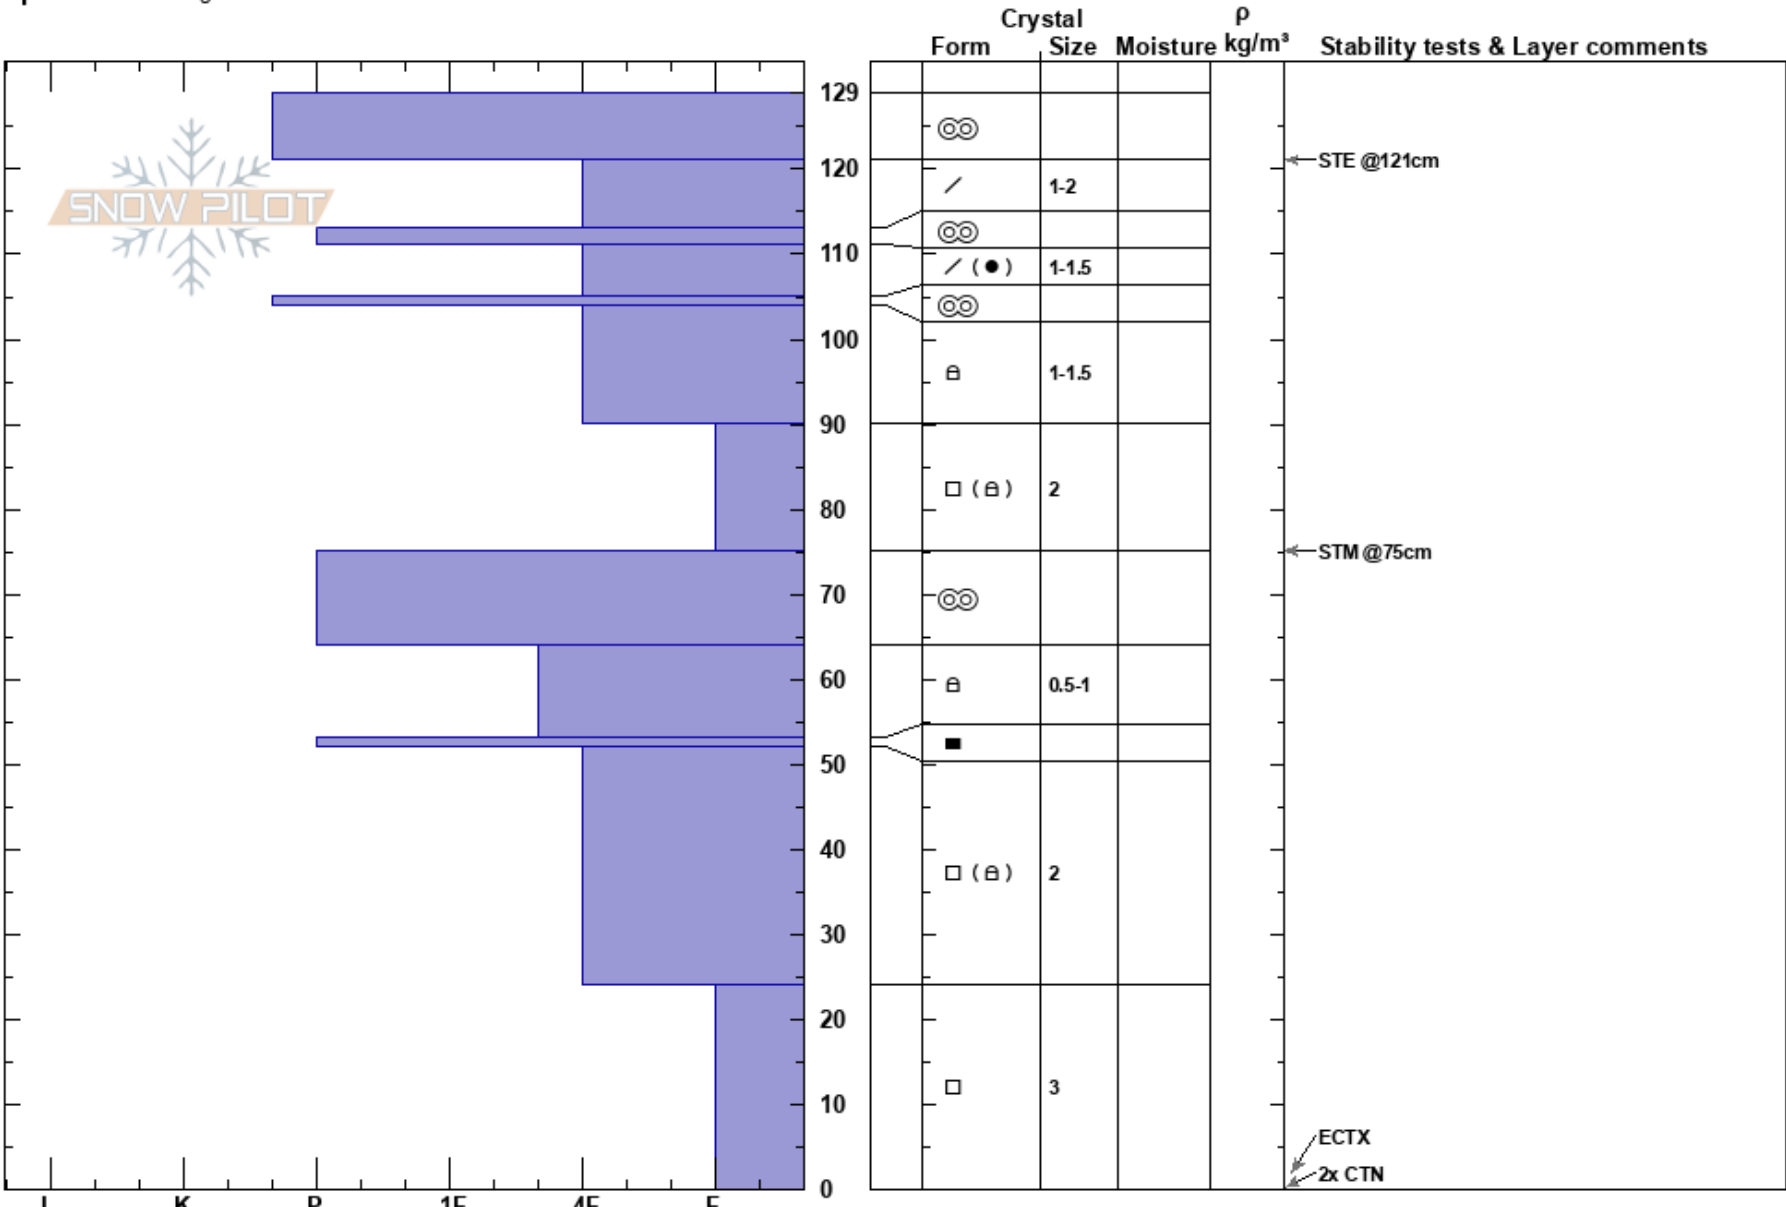

Above Fingers Meadow
 Bridger Range
 MT
 Elevation: 8250 ft
 Aspect: 102°
 Specifics: Pit dug in a Ski Area

Bridger Bowl
 03/19/2022 - 11:20am
 Co-ord: 45.80622N, -110.92924W
 Slope Angle: 37°
 Wind Loading: no

Stability: HS: 129
 Air Temperature: PF: 5
 Sky Cover: BKN
 Precipitation: NO
 Wind: S Light Breeze

Layer Notes:

Notes: Ella