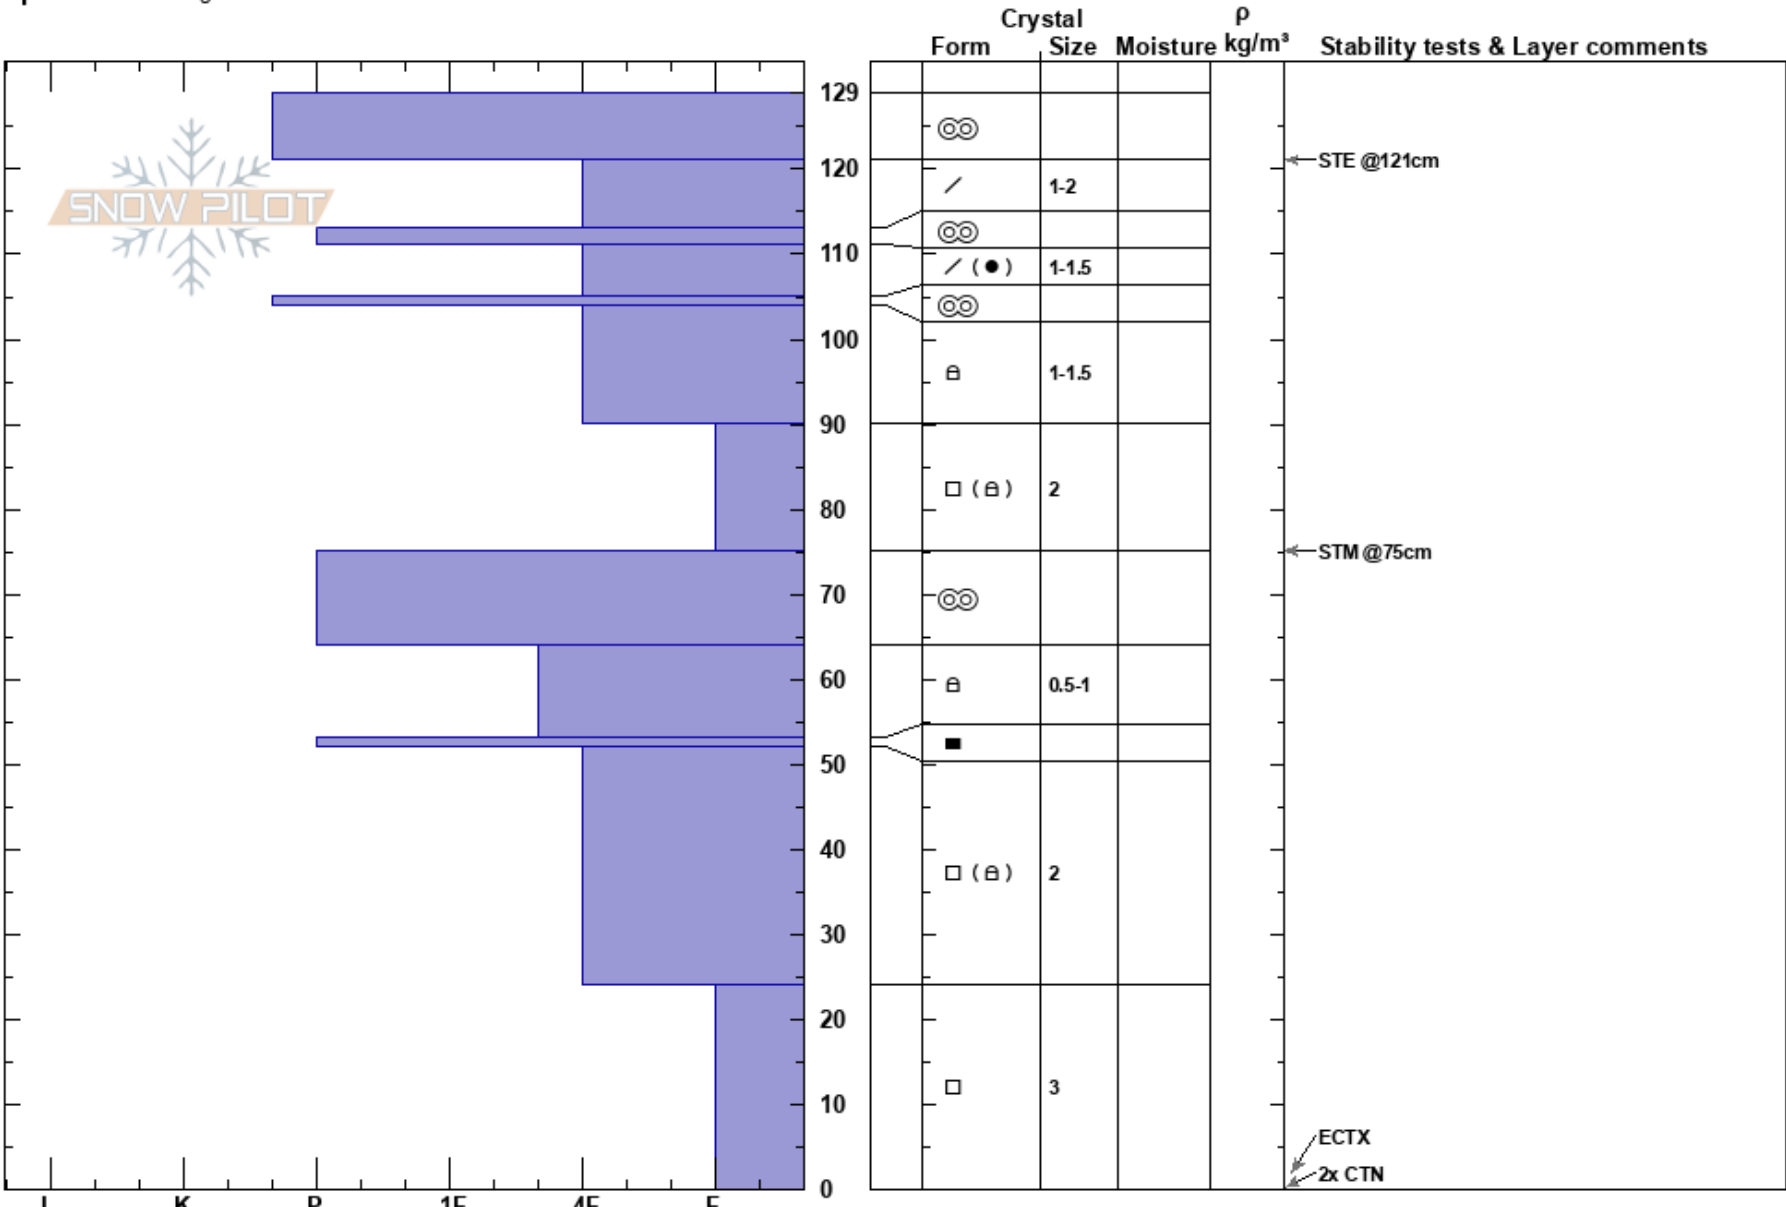

Above Fingers Meadow  
 Bridger Range  
 MT  
 Elevation: 8250 ft  
 Aspect: 102°  
 Specifics: Pit dug in a Ski Area

Bridger Bowl  
 03/19/2022 - 11:20am  
 Co-ord: 45.80622N, -110.92924W  
 Slope Angle: 37°  
 Wind Loading: no

Stability: HS: 129  
 Air Temperature: PF: 5  
 Sky Cover: BKN  
 Precipitation: NO  
 Wind: S Light Breeze

Layer Notes:

Notes: Ella