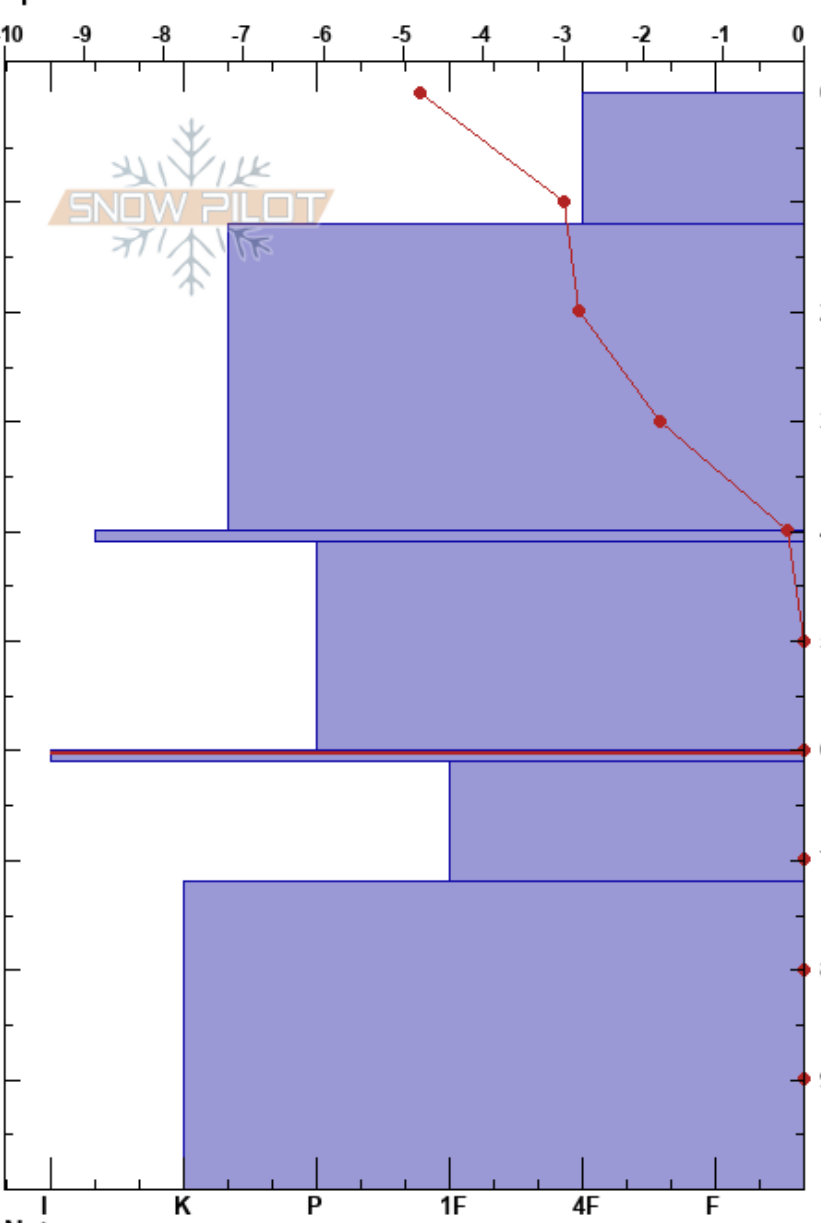

Klettahnjukur Skarödal
 Tröllaskagi
 Iceland
 Elevation: 602 m
 Aspect: NE
 Specifics:

Gestur Hansson
 21/03/2022 - 08:30
 Co-ord: 66.11920N, -18.99708W
 Slope Angle: 36°
 Wind Loading:

Stability:
 Air Temperature: -1.7°C
 Sky Cover: SCT
 Precipitation: NO
 Wind: SW Calm

HS: 100
 Layer Notes:
 60-61cm: Problematic layer

Form	Crystal		Moisture	ρ kg/m³	Stability tests & Layer comments
	Size				
/ (/)					
⊙ ⊙					← CT13, SP @16cm
■					
⊙			D-M		
■					← CT15, BRK @62cm
⊙					
⊙ ⊙					