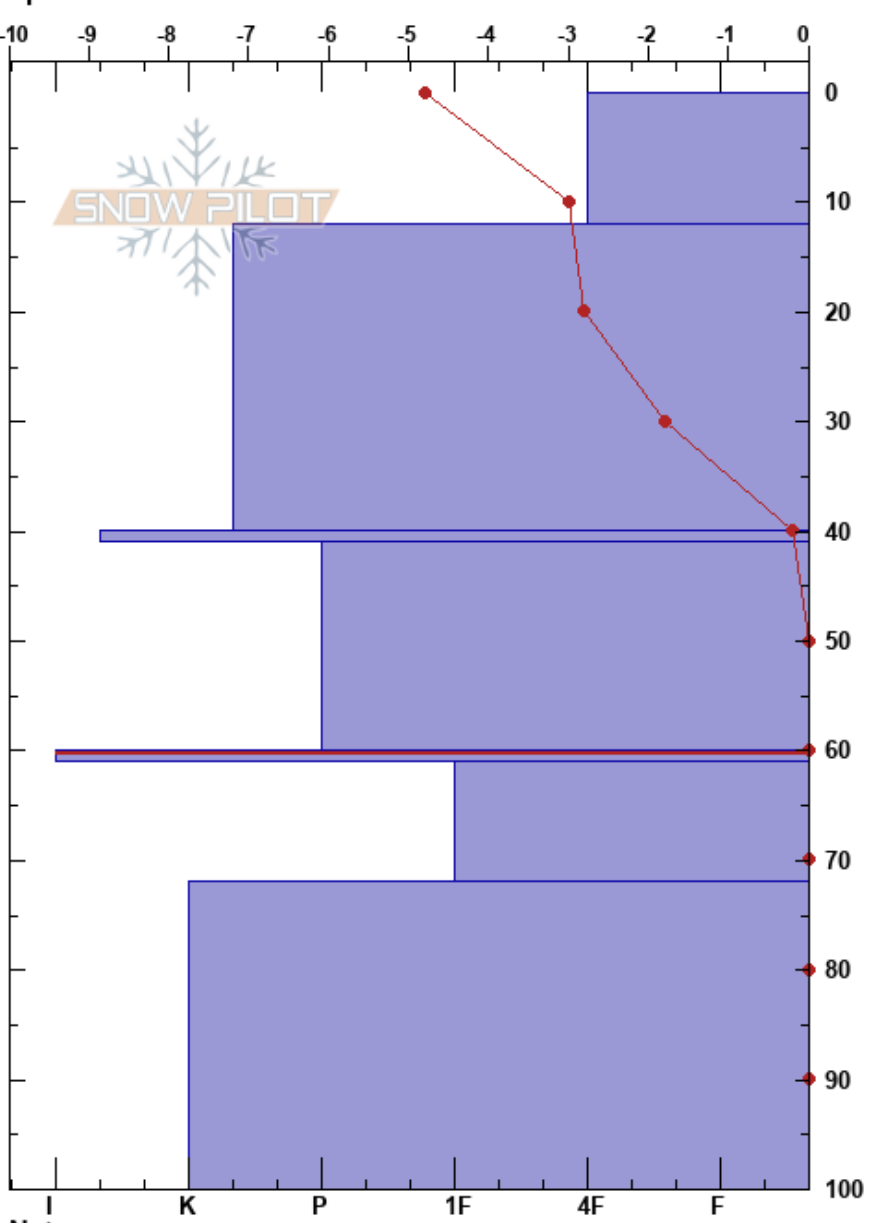

Klettahnjúkur Skarödal  
Tröllaskagi  
Iceland  
Elevation: 602 m  
Aspect: NE  
Specifics:

Gestur Hansson  
21/03/2022 - 08:30  
Co-ord: 66.11920N, -18.99708W  
Slope Angle: 36°  
Wind Loading:

Stability:  
Air Temperature: -1.7°C  
Sky Cover: SCT  
Precipitation: NO  
Wind: SW Calm

HS: 100  
Layer Notes:  
60-61cm: Problematic layer

Form	Crystal		Moisture	$\rho$ kg/m <sup>3</sup>	Stability tests & Layer comments
	Size				
/ ( / )					
⊙ ⊙					← CT13, SP @16cm
■					
⊙			D-M		
■					← CT15, BRK @62cm
⊙					
⊙ ⊙					