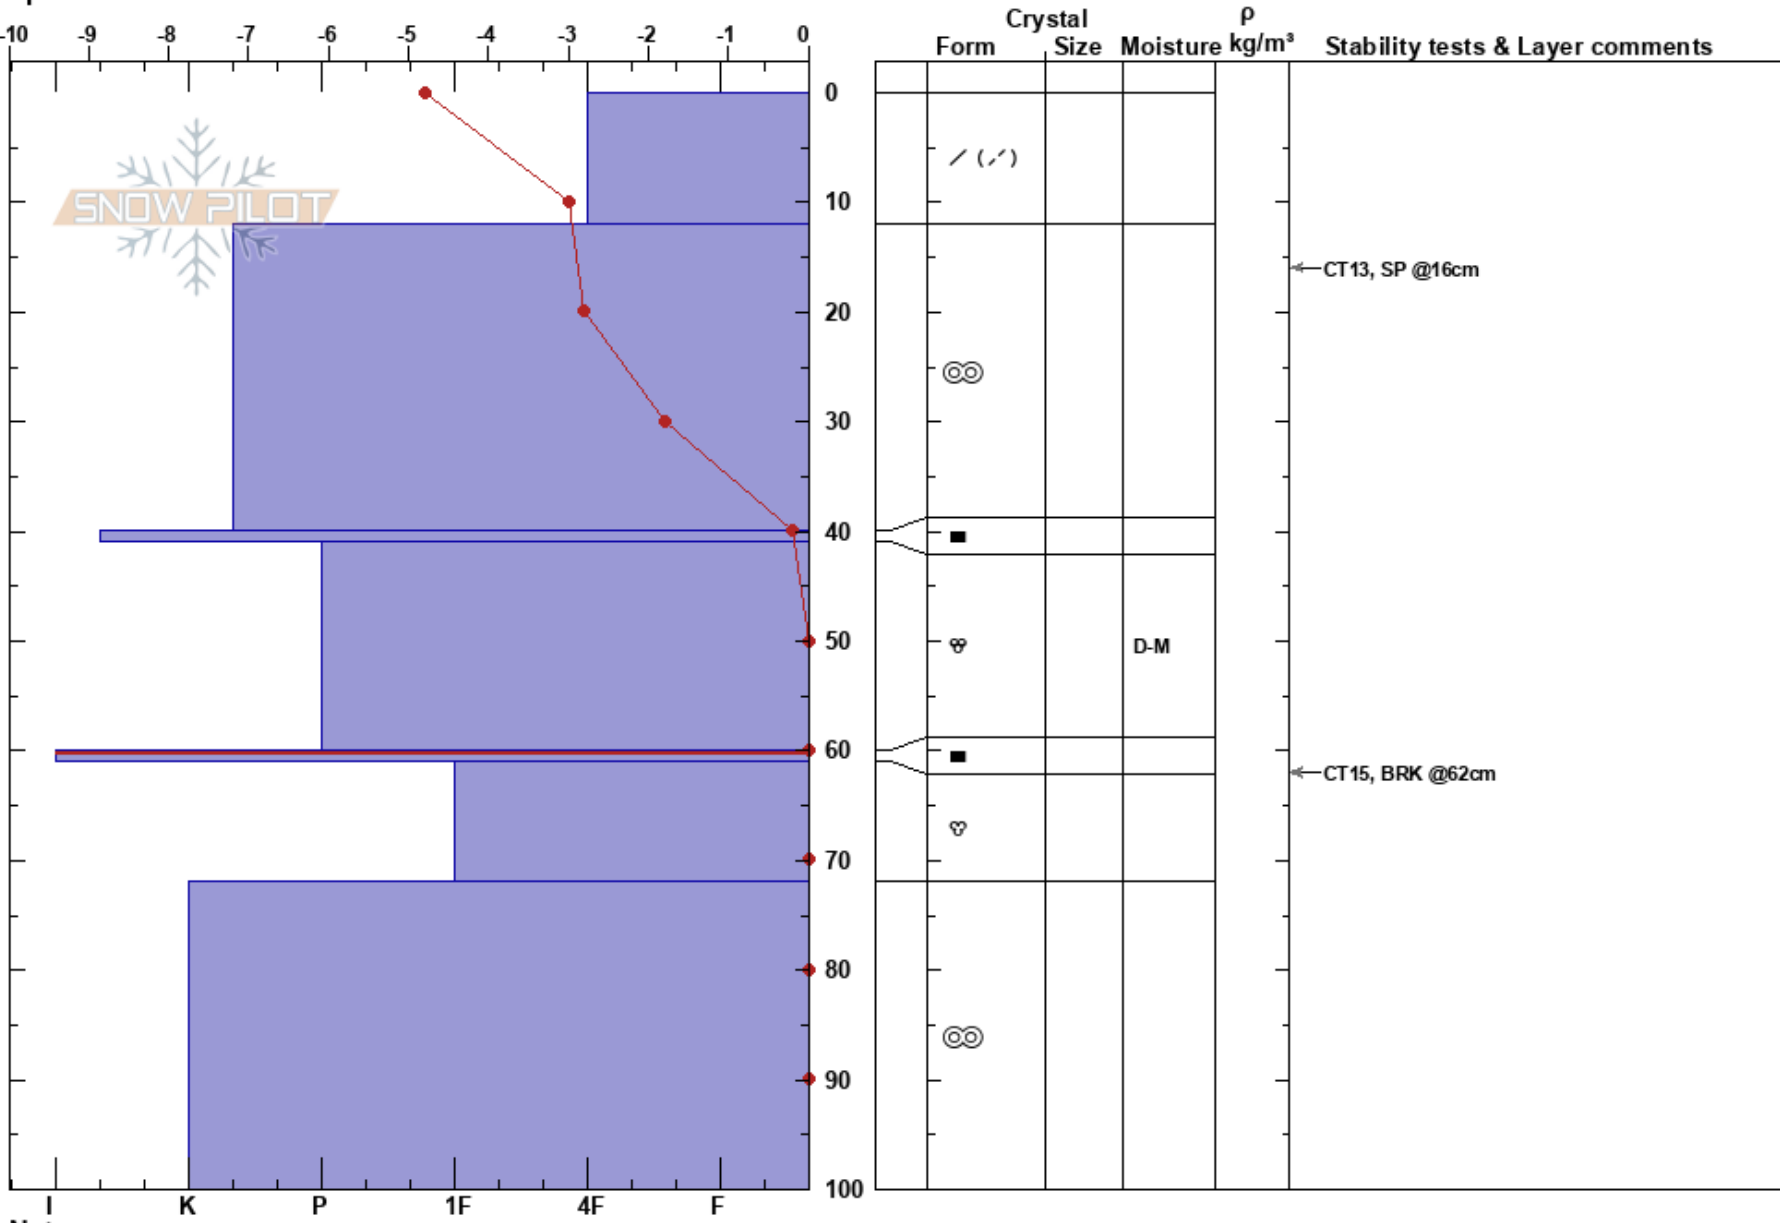

Klettahnjúkur Skarödal
 Tröllaskagi
 Iceland
 Elevation: 602 m
 Aspect: NE
 Specifics:

Gestur Hansson
 21/03/2022 - 08:30
 Co-ord: 66.11920N, -18.99708W
 Slope Angle: 36°
 Wind Loading:

Stability:
 Air Temperature: -1.7°C
 Sky Cover: SCT
 Precipitation: NO
 Wind: SW Calm

HS: 100
 Layer Notes:
 60-61cm: Problematic layer

Notes: