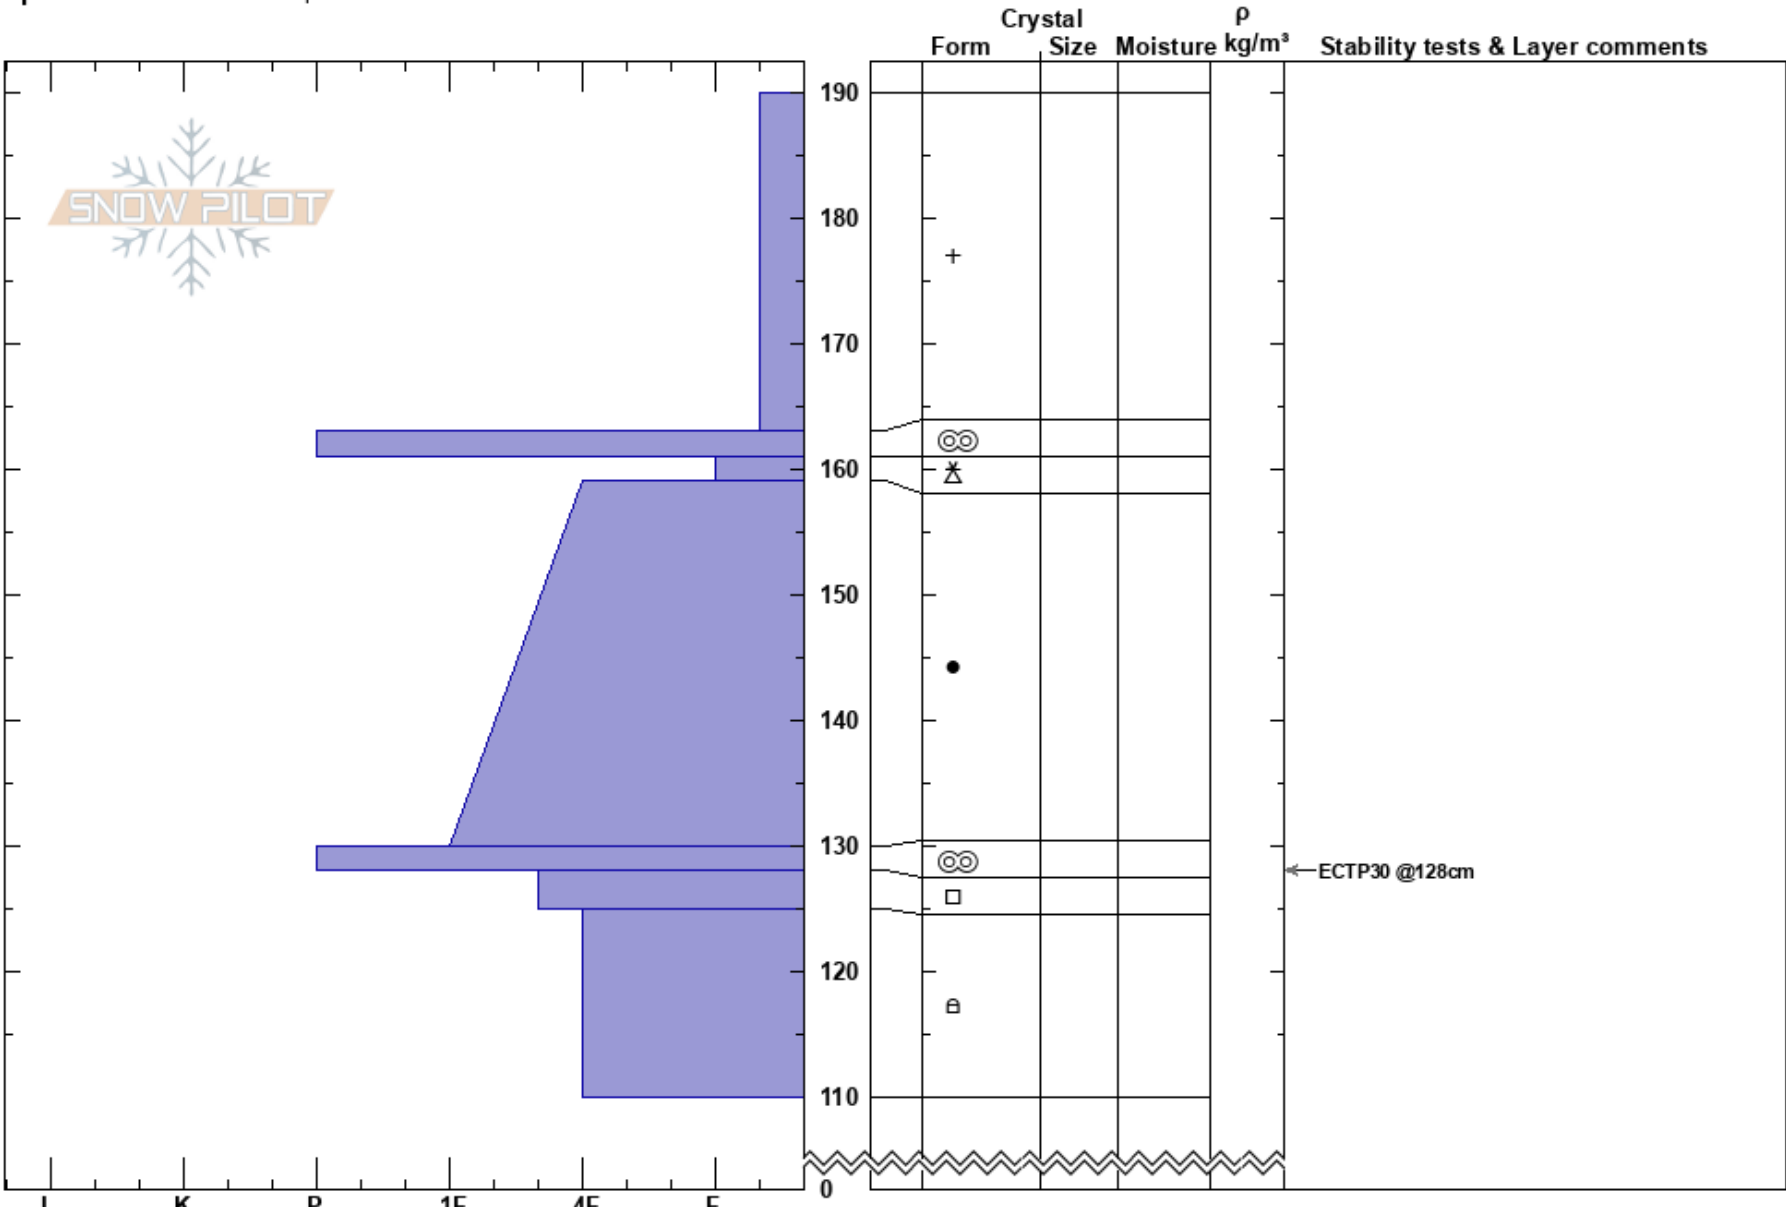

Spanky's
 Madison Range-N
 MT
 Elevation: 9140 ft
 Aspect: 60°
 Specifics: Ski tracks on slope

Hannah Marshall
 03/20/2022 - 1:00pm
 Co-ord: 45.32442N, -111.38086W
 Slope Angle:
 Wind Loading:

Stability:
 Air Temperature:
 Sky Cover:
 Precipitation: S-1
 Wind: NW Moderate

HS: 190 Layer Notes:

Notes: ECTX on a second pass.