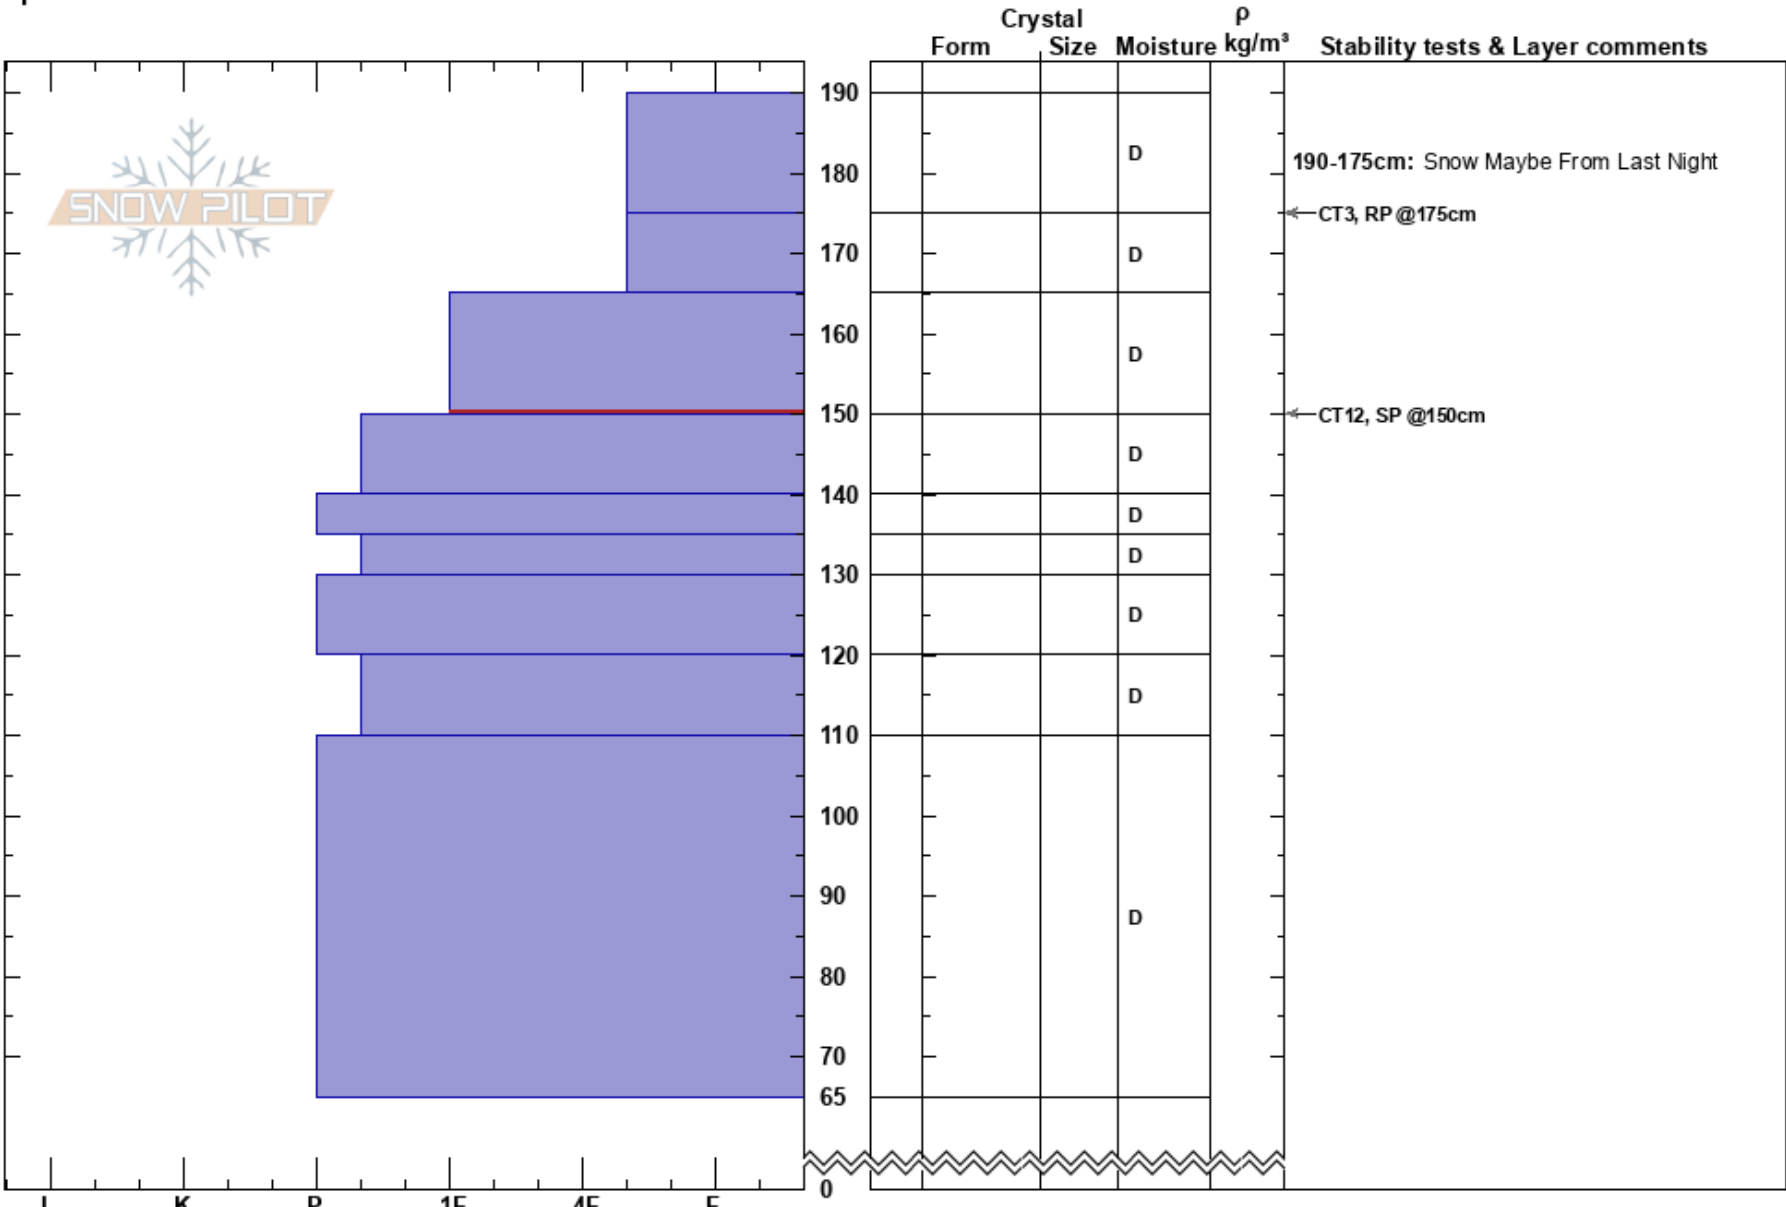

Pedley Pit  
 Rockies  
 BC  
 Elevation: 2128 m  
 Aspect:  
 Specifics:

Ira Elliott  
 13/03/2022 - 10:30  
 Co-ord: 50.44302N, -115.78273W  
 Slope Angle:  
 Wind Loading:

Stability:  
 Air Temperature: -5°C  
 Sky Cover: BKN  
 Precipitation: S-1  
 Wind: Light Breeze

HS: 190  
 Layer Notes:  
 190-175cm: Snow Maybe From Last Night  
 165-150cm: Problematic layer

Notes: