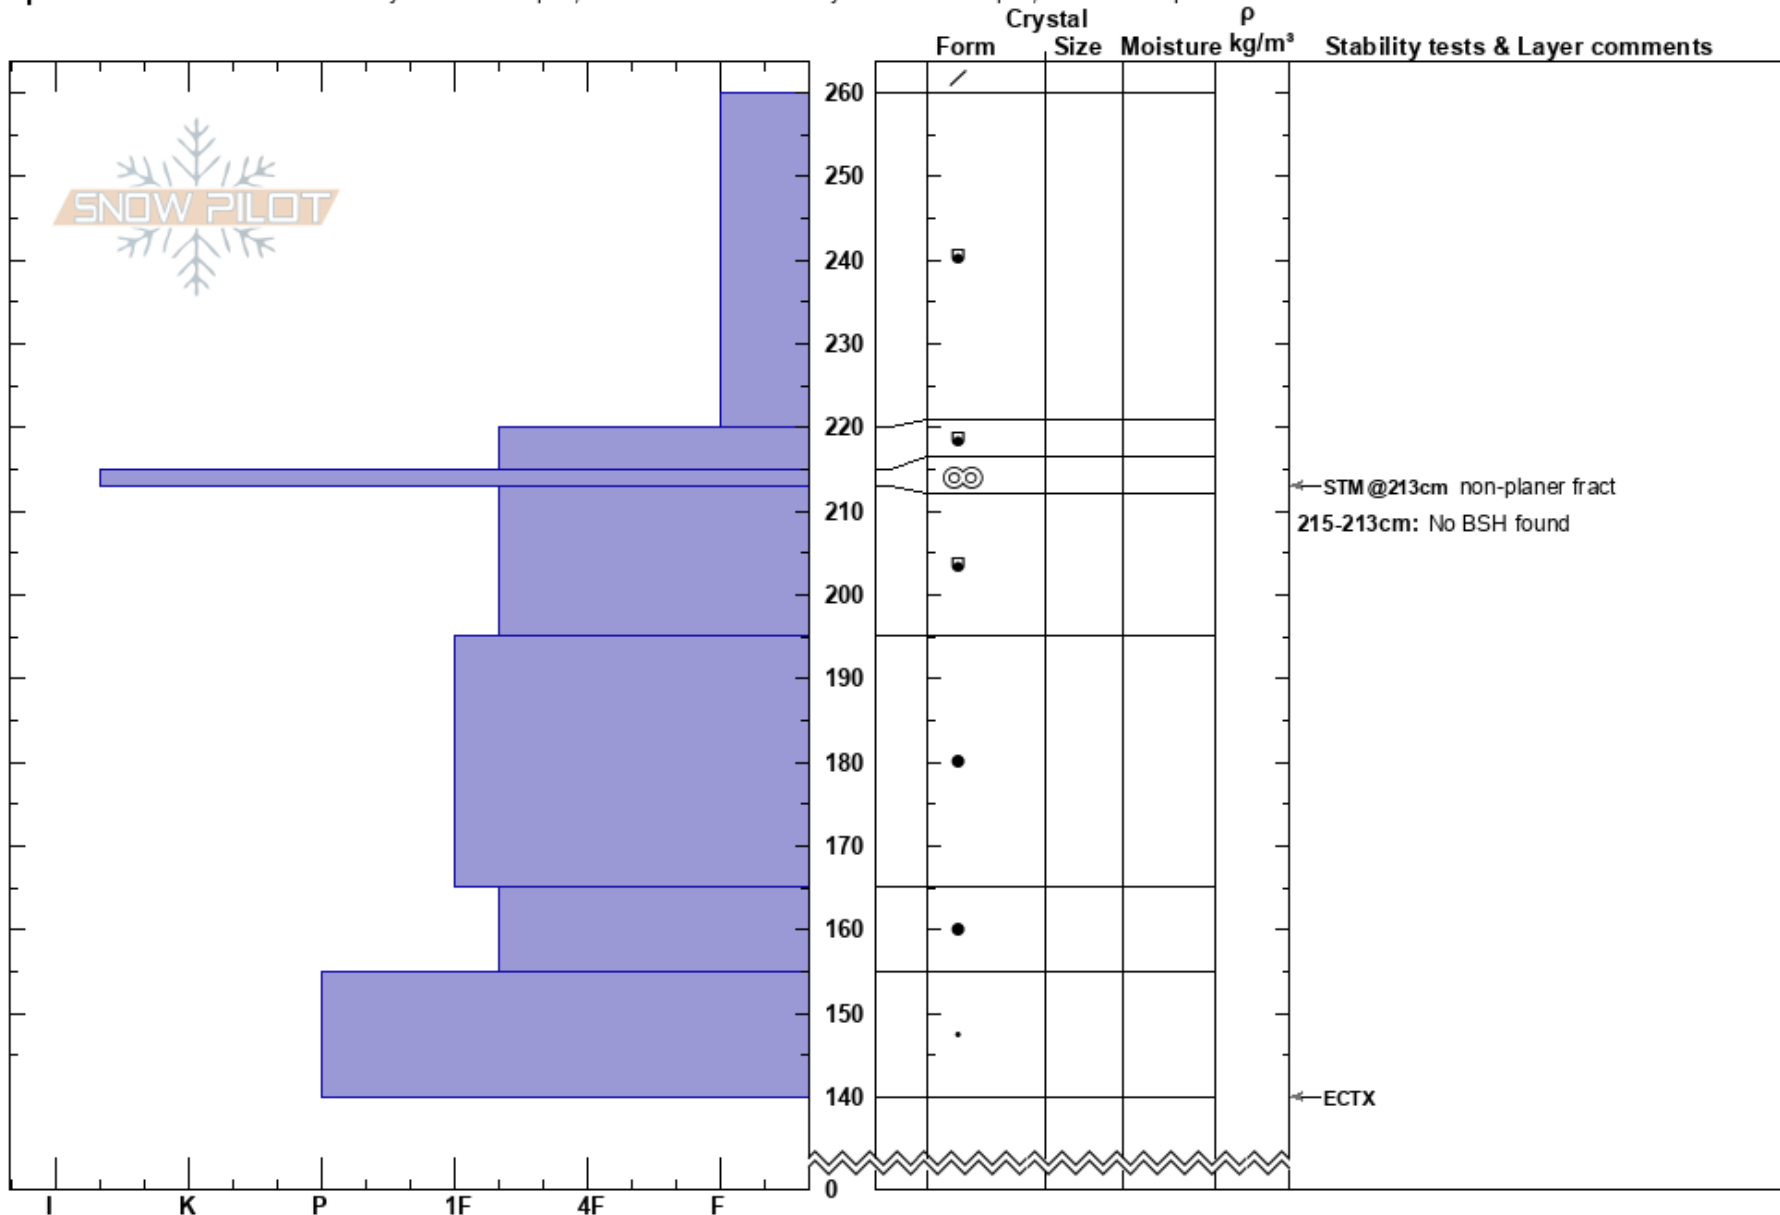

Two-Mile Creek
 Hatcher Pass
 AK
 Elevation: 3358 ft
 Aspect: W

Michael Kerst
 03/20/2022 - 10:30am
 Co-ord: 61.76797N, -149.14155W
 Slope Angle: 34°
 Wind Loading: previous

Stability:
 Air Temperature: -10°C
 Sky Cover: FEW
 Precipitation: NO
 Wind: N Calm

HS:260
 215-213cm: No BSH found
 215-213cm: Problematic layer

Specifics: Recent avalanche activity on similar slopes; Recent avalanche activity on different slopes; We skied slope

Notes: