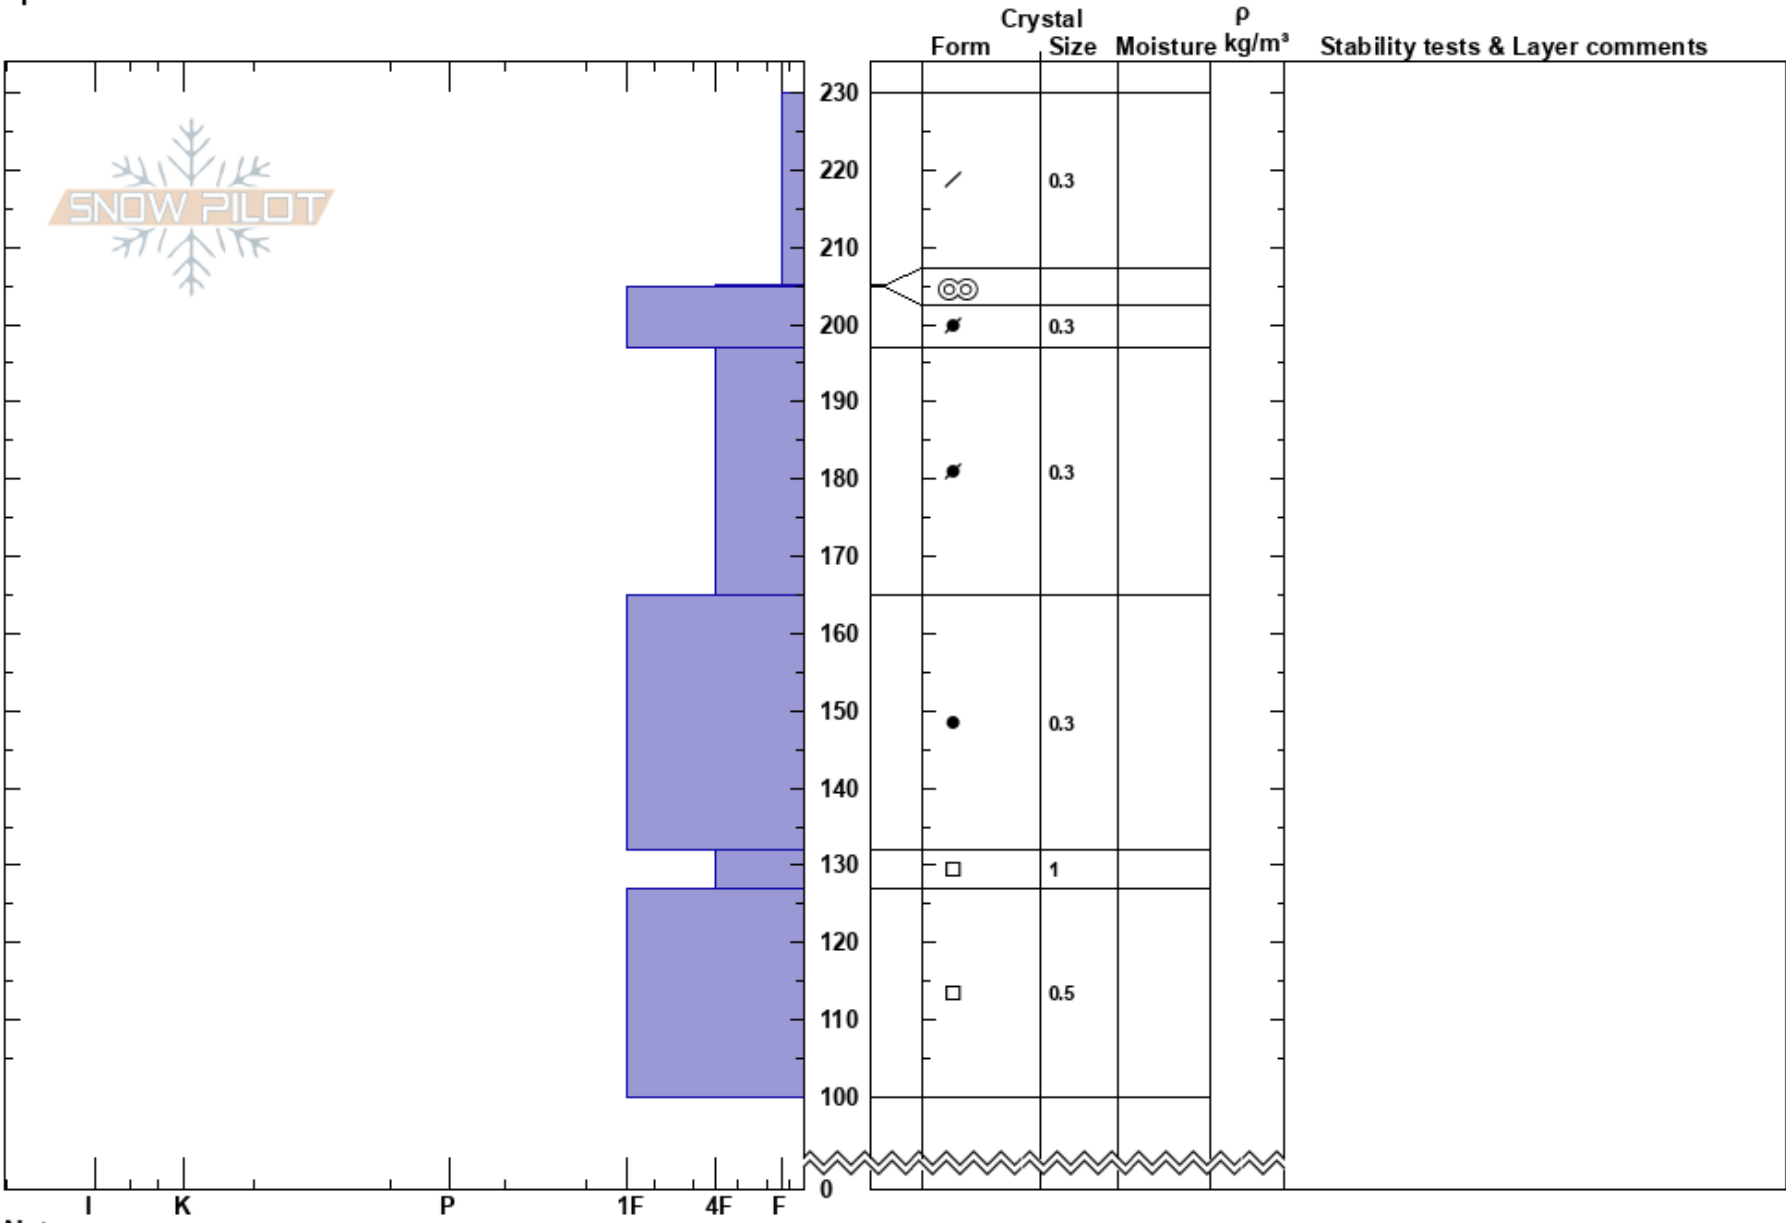

W Birthday Chute
 Gore Range
 CO
 Elevation: 11688 ft
 Aspect:
 Specifics:

Jeremiah Primmer
 03/20/2022 - 2:00pm
 Co-ord: 39.66496N, -106.27128W
 Slope Angle:
 Wind Loading: no

Stability:
 Air Temperature: 3°C
 Sky Cover: CLR
 Precipitation: NO
 Wind: NW Light Breeze

HS:230
 132-127cm: Problematic layer

Notes: