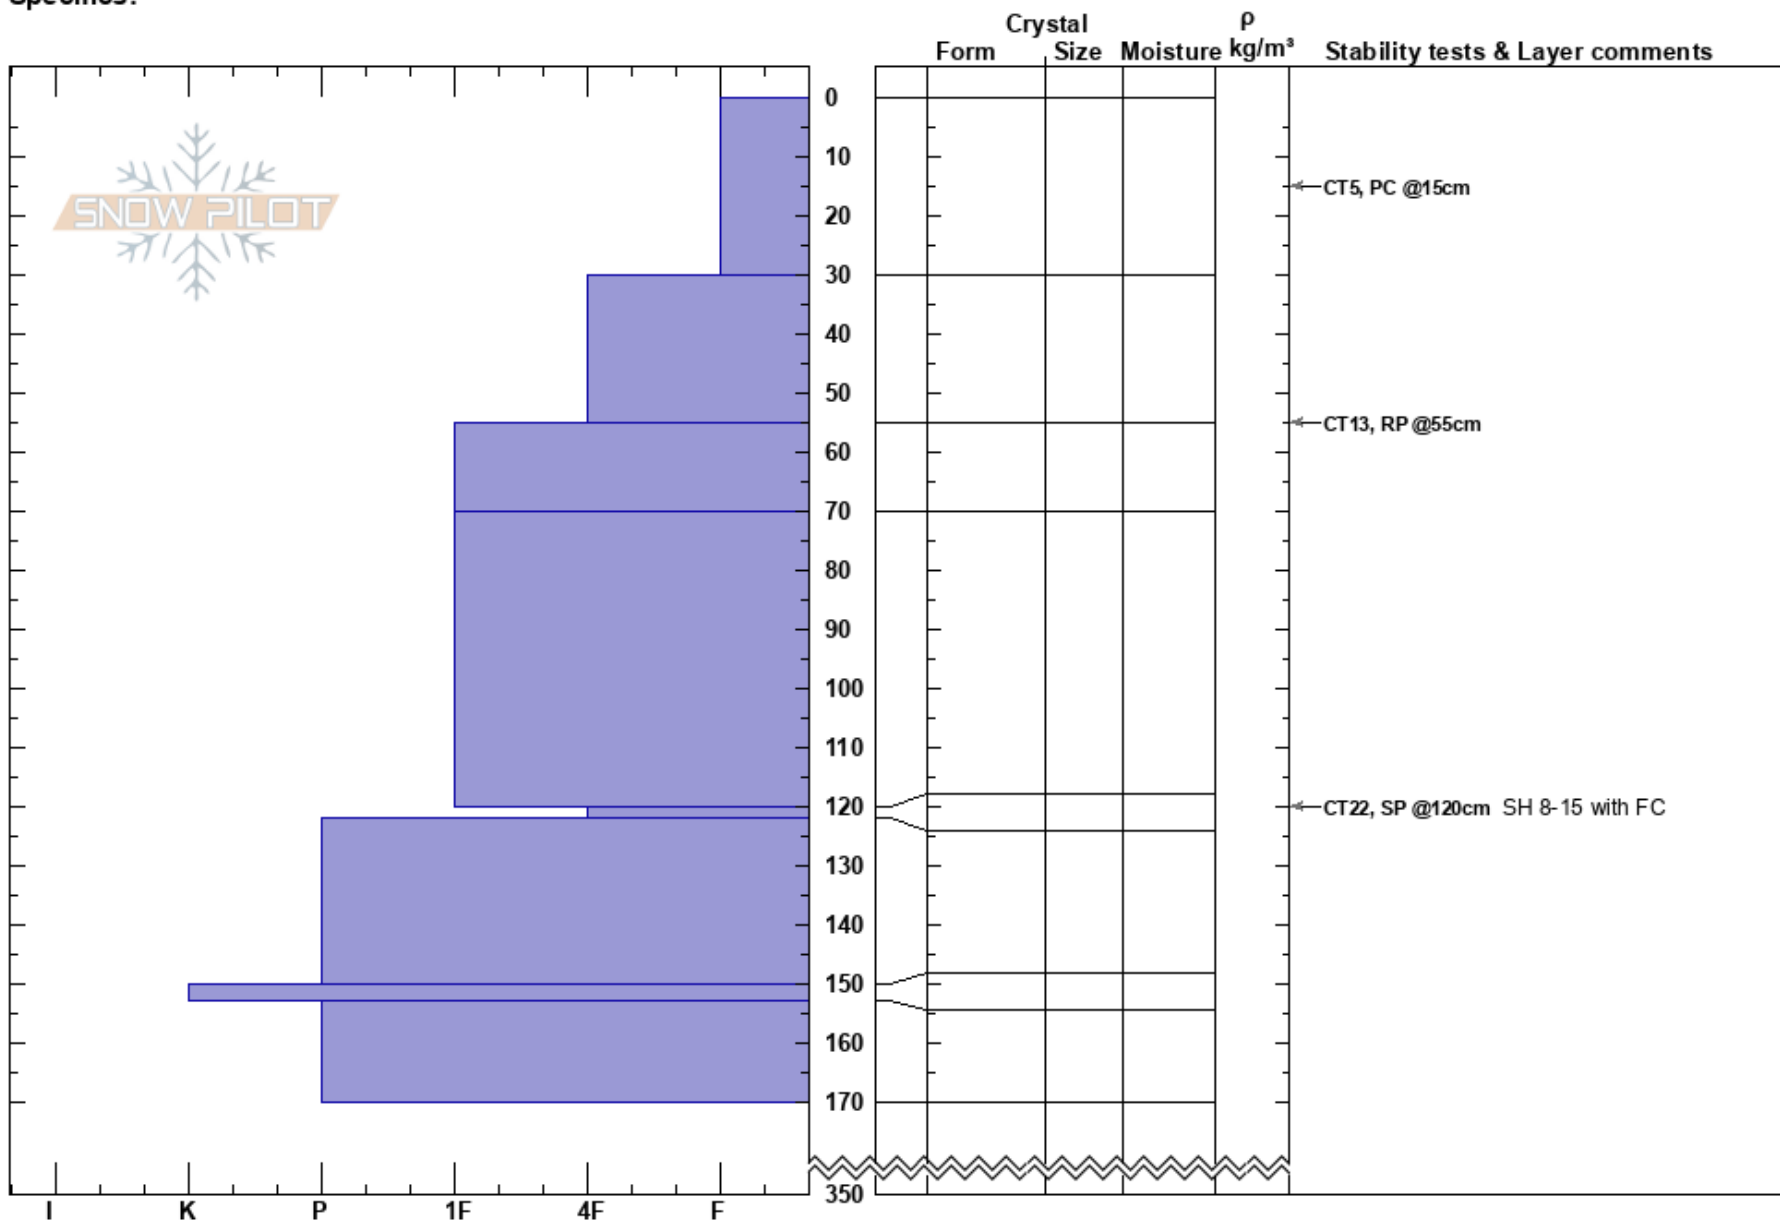

Sleeping Beauty
Monashee
BC
Elevation: 2008 m
Aspect:
Specifics:

Chris Spicer
20/03/2022 - 09:45
Co-ord: 11U 384394W 5643107N
Slope Angle:
Wind Loading:

Stability:
Air Temperature: -5°C
Sky Cover: FEW
Precipitation: NO
Wind: Calm

HS: 350
PF: 70
PS: 30

Layer Notes:

Notes: