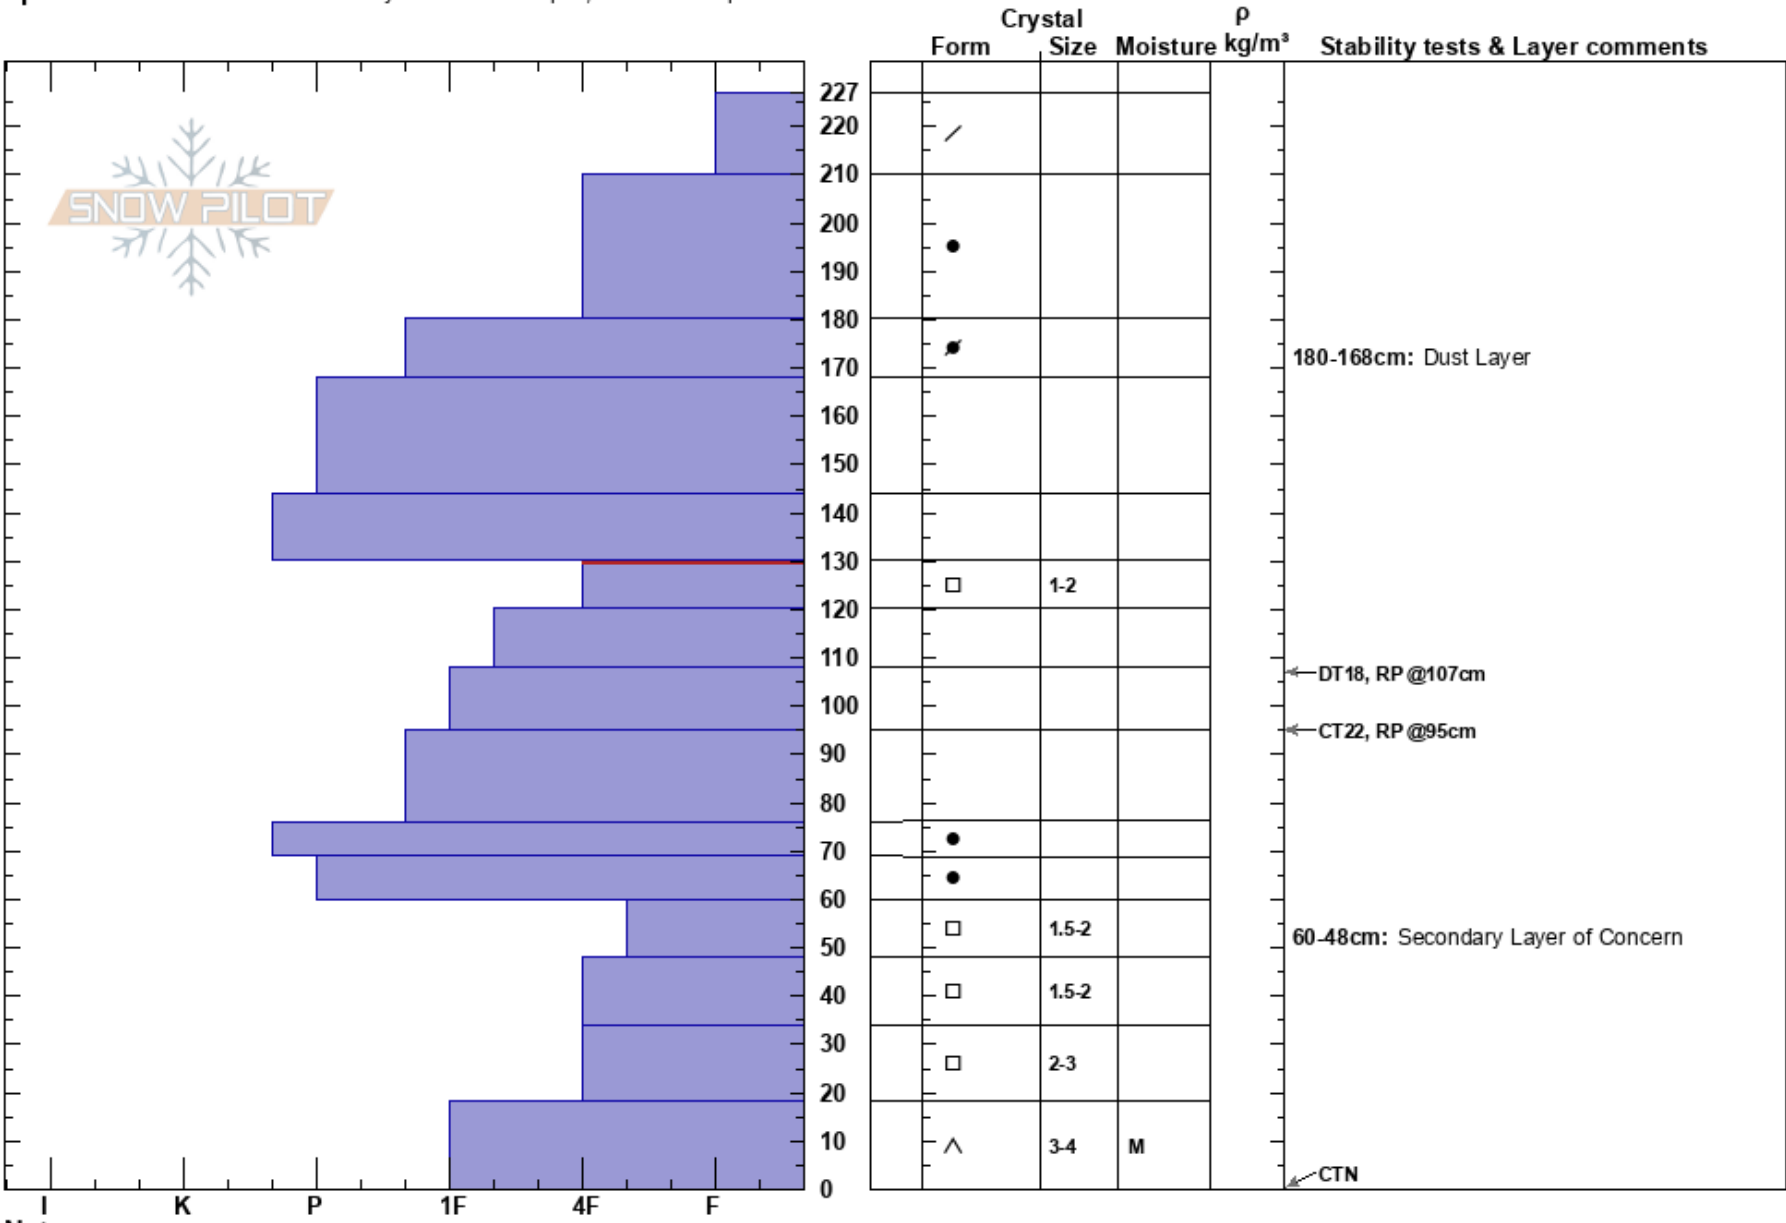

Commodore.Montgomery Simon Montgomery  
 San Juan Range 03/20/2022 - 11:00am  
 CO Co-ord: 37.91482N, -107.71238W  
 Elevation: 11557 ft Slope Angle: 21°  
 Aspect: N Wind Loading: previous  
 Specifics: Recent avalanche activity on different slopes; We skied slope

Stability: HS:227  
 Air Temperature: -4.5°C PS: 10  
 Sky Cover: BKN  
 Precipitation: NO  
 Wind: S Moderate

Layer Notes:  
 180-168cm: Dust Layer  
 130-120cm: Problematic layer  
 60-48cm: Secondary Layer of Concern