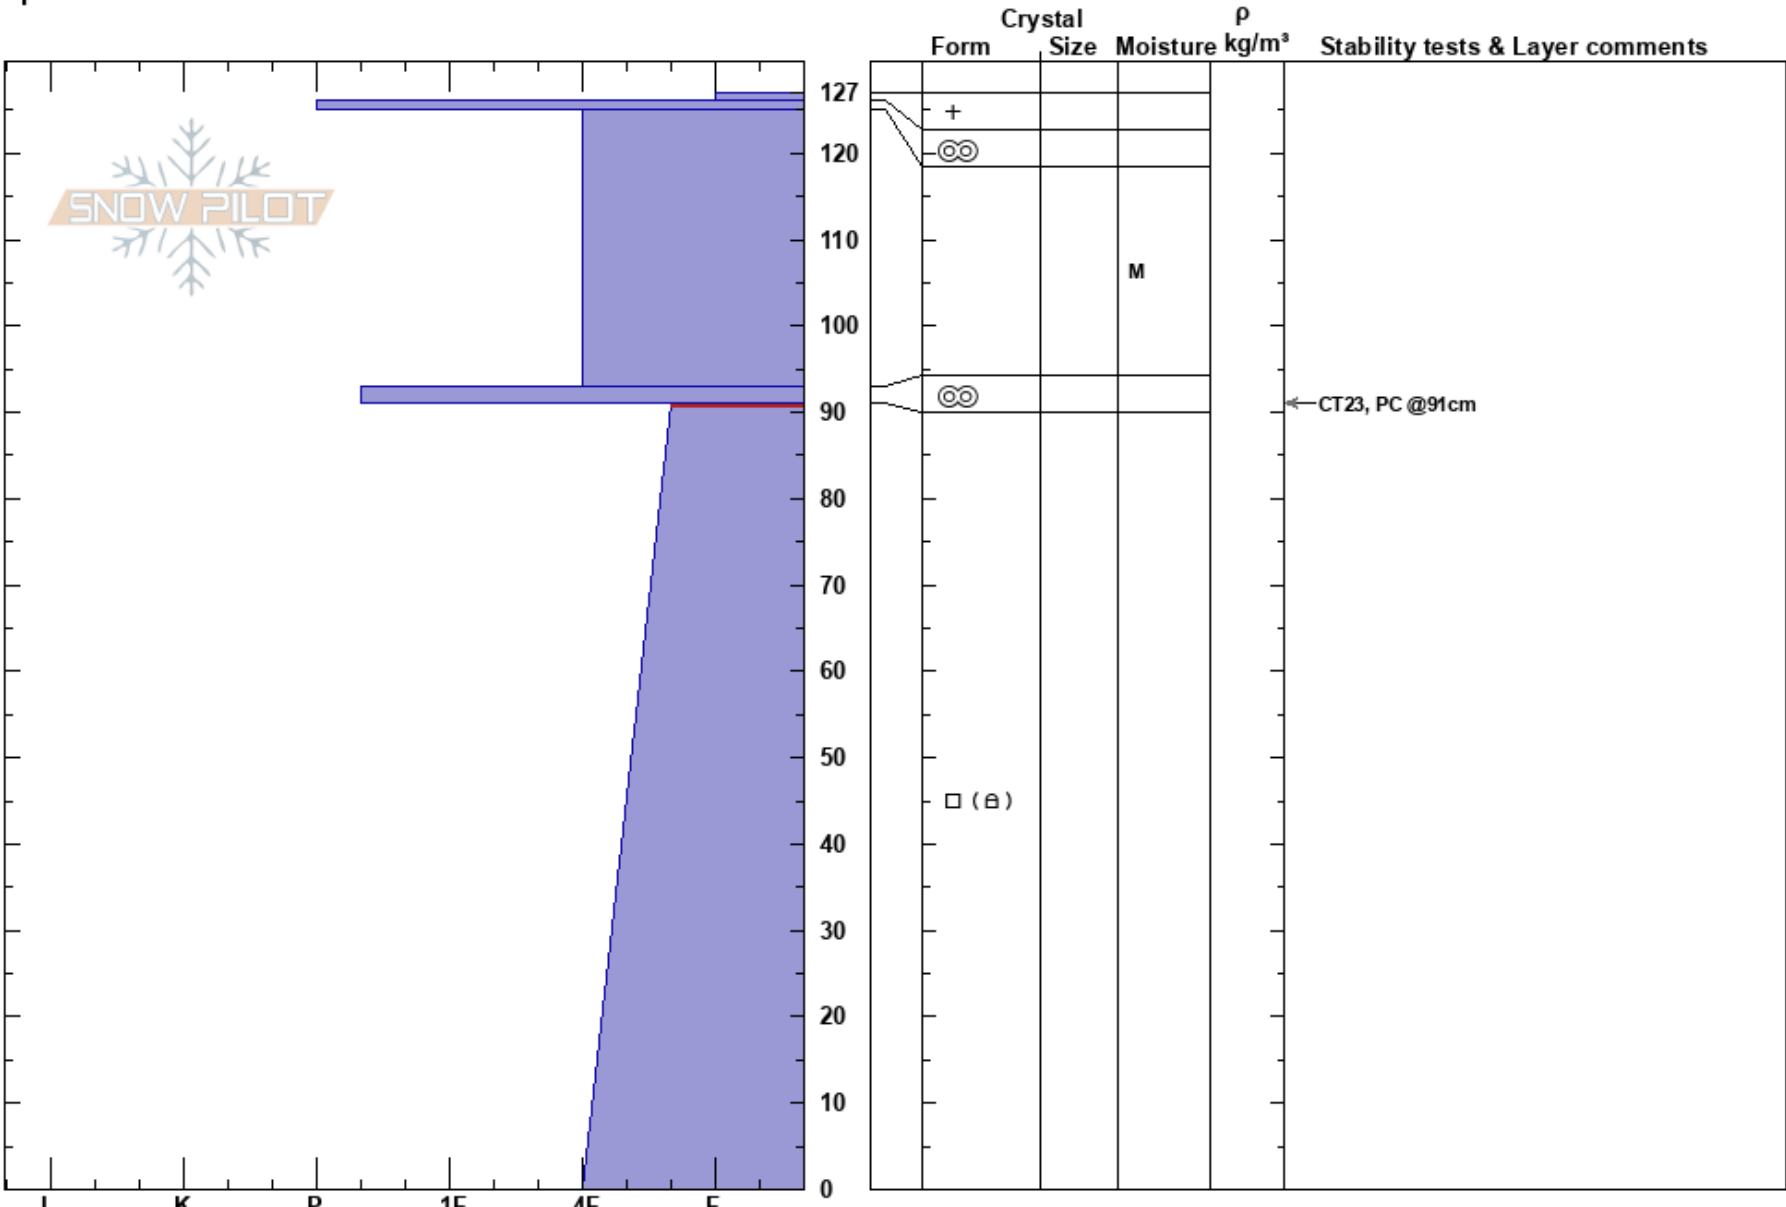

Cutler Ridge Wx
 Logan UT
 UT
 Elevation: 7700 ft
 Aspect: NW
 Specifics:

Richard Schumacher
 03/20/2022 - 12:00pm
 Co-ord:
 Slope Angle:
 Wind Loading: no

Stability:
 Air Temperature:
 Sky Cover: OVC
 Precipitation: S-1
 Wind: NW Light Breeze

HS: 127
 Layer Notes:
 91-0cm: Problematic layer

Notes: Pit about 10yds away had CT 8 SP and ECTP 11 (HS in the 90s).