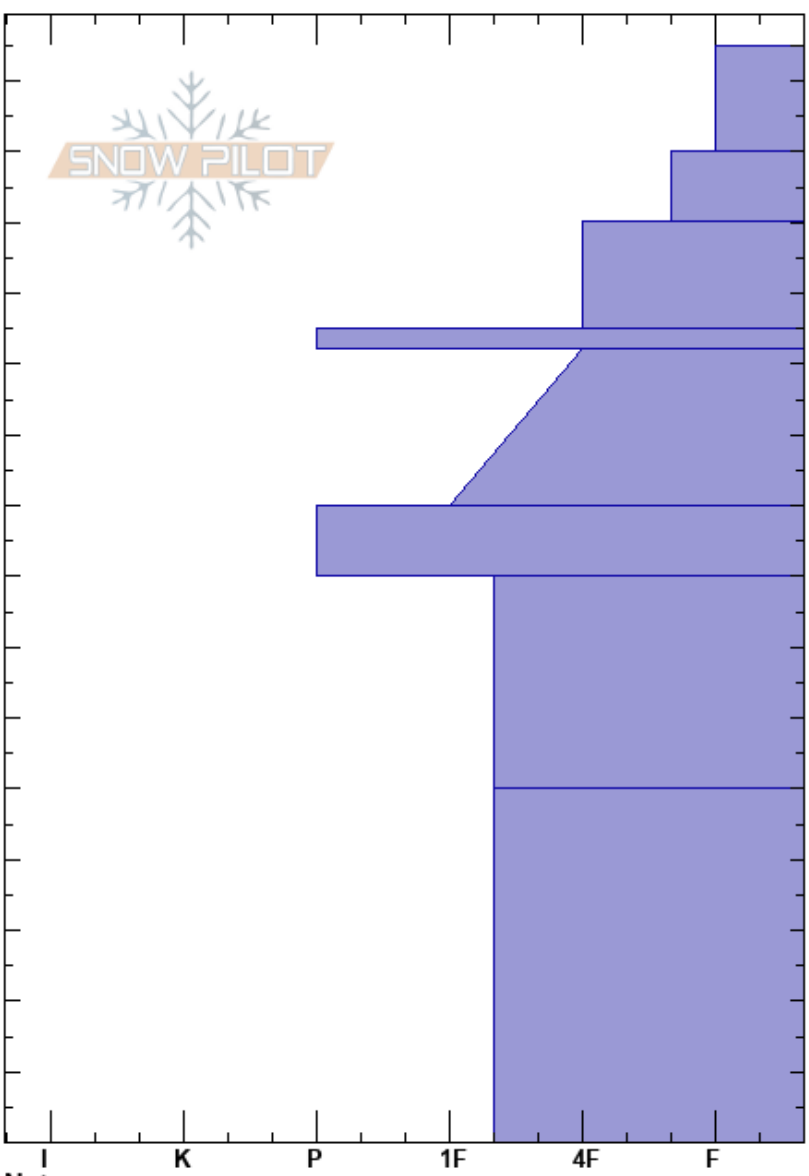

Throne North Profile
 Bridger Range
 MT
 Elevation: 8333 ft
 Aspect: 330°
 Specifics:

Dave Zinn
 03/20/2022 - 10:45am
 Co-ord: 45.88263N, -110.95299W
 Slope Angle: 27°
 Wind Loading: no

Stability: Good
 Air Temperature:
 Sky Cover: OVC
 Precipitation: S1
 Wind: W Calm

HS: 155 Layer Notes:

Height (ft)	Crystal		Moisture	ρ kg/m ³	Stability tests & Layer comments
	Form	Size			
155					
150	+				
140	/				
130	/				
120					
115	⊙⊙				
110					
100	⊖	2			
90	⊖				
80					
70	□	2-3			
60					
50					
40					
30					
20	□	4			
10					
0					ECTX