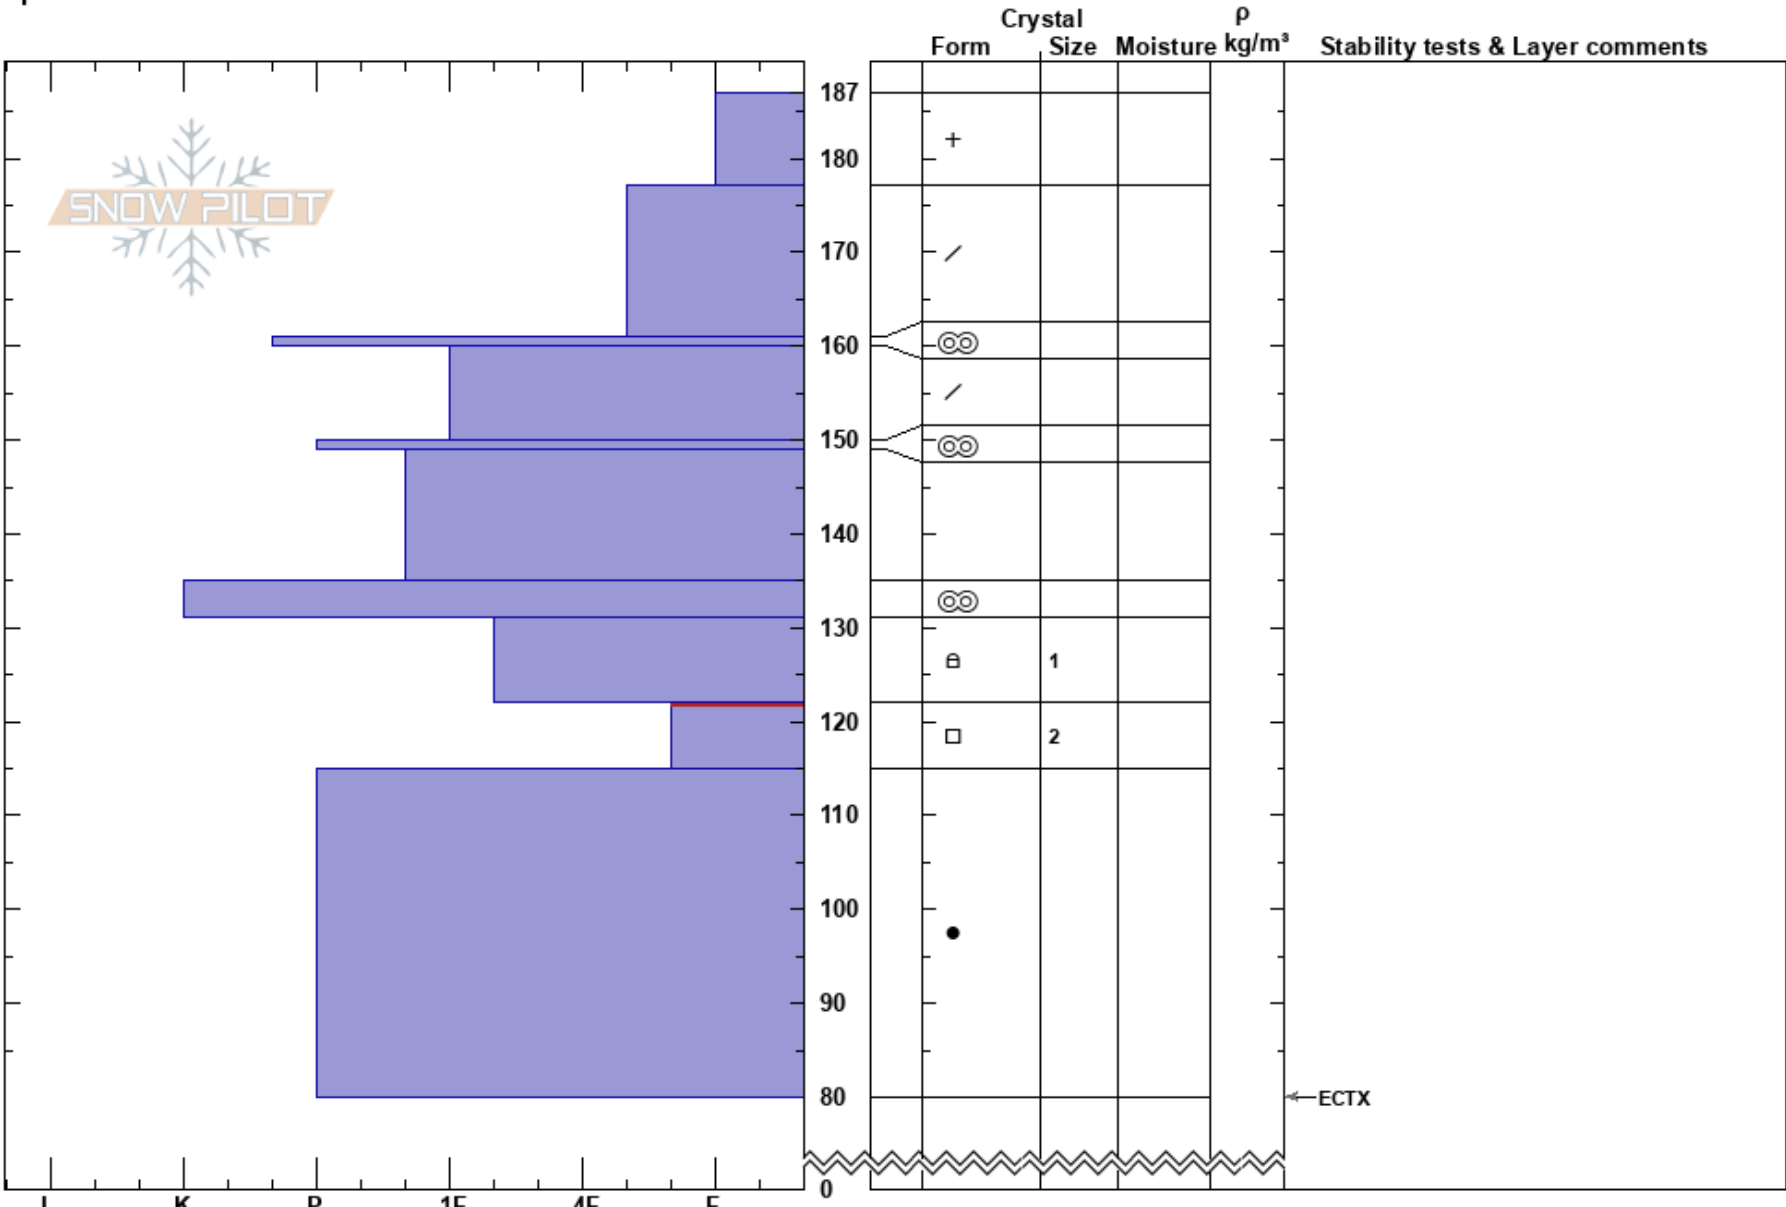

Throne East Profile
 Bridger Range
 MT
 Elevation: 8098 ft
 Aspect: 89°
 Specifics:

Dave Zinn
 03/20/2022 - 10:00am
 Co-ord: 45.88405N, -110.94990W
 Slope Angle: 32°
 Wind Loading: no

Stability: Good
 Air Temperature:
 Sky Cover: OVC
 Precipitation: S1
 Wind: W Calm

HS: 187
 122-115cm: Problematic layer

Notes: