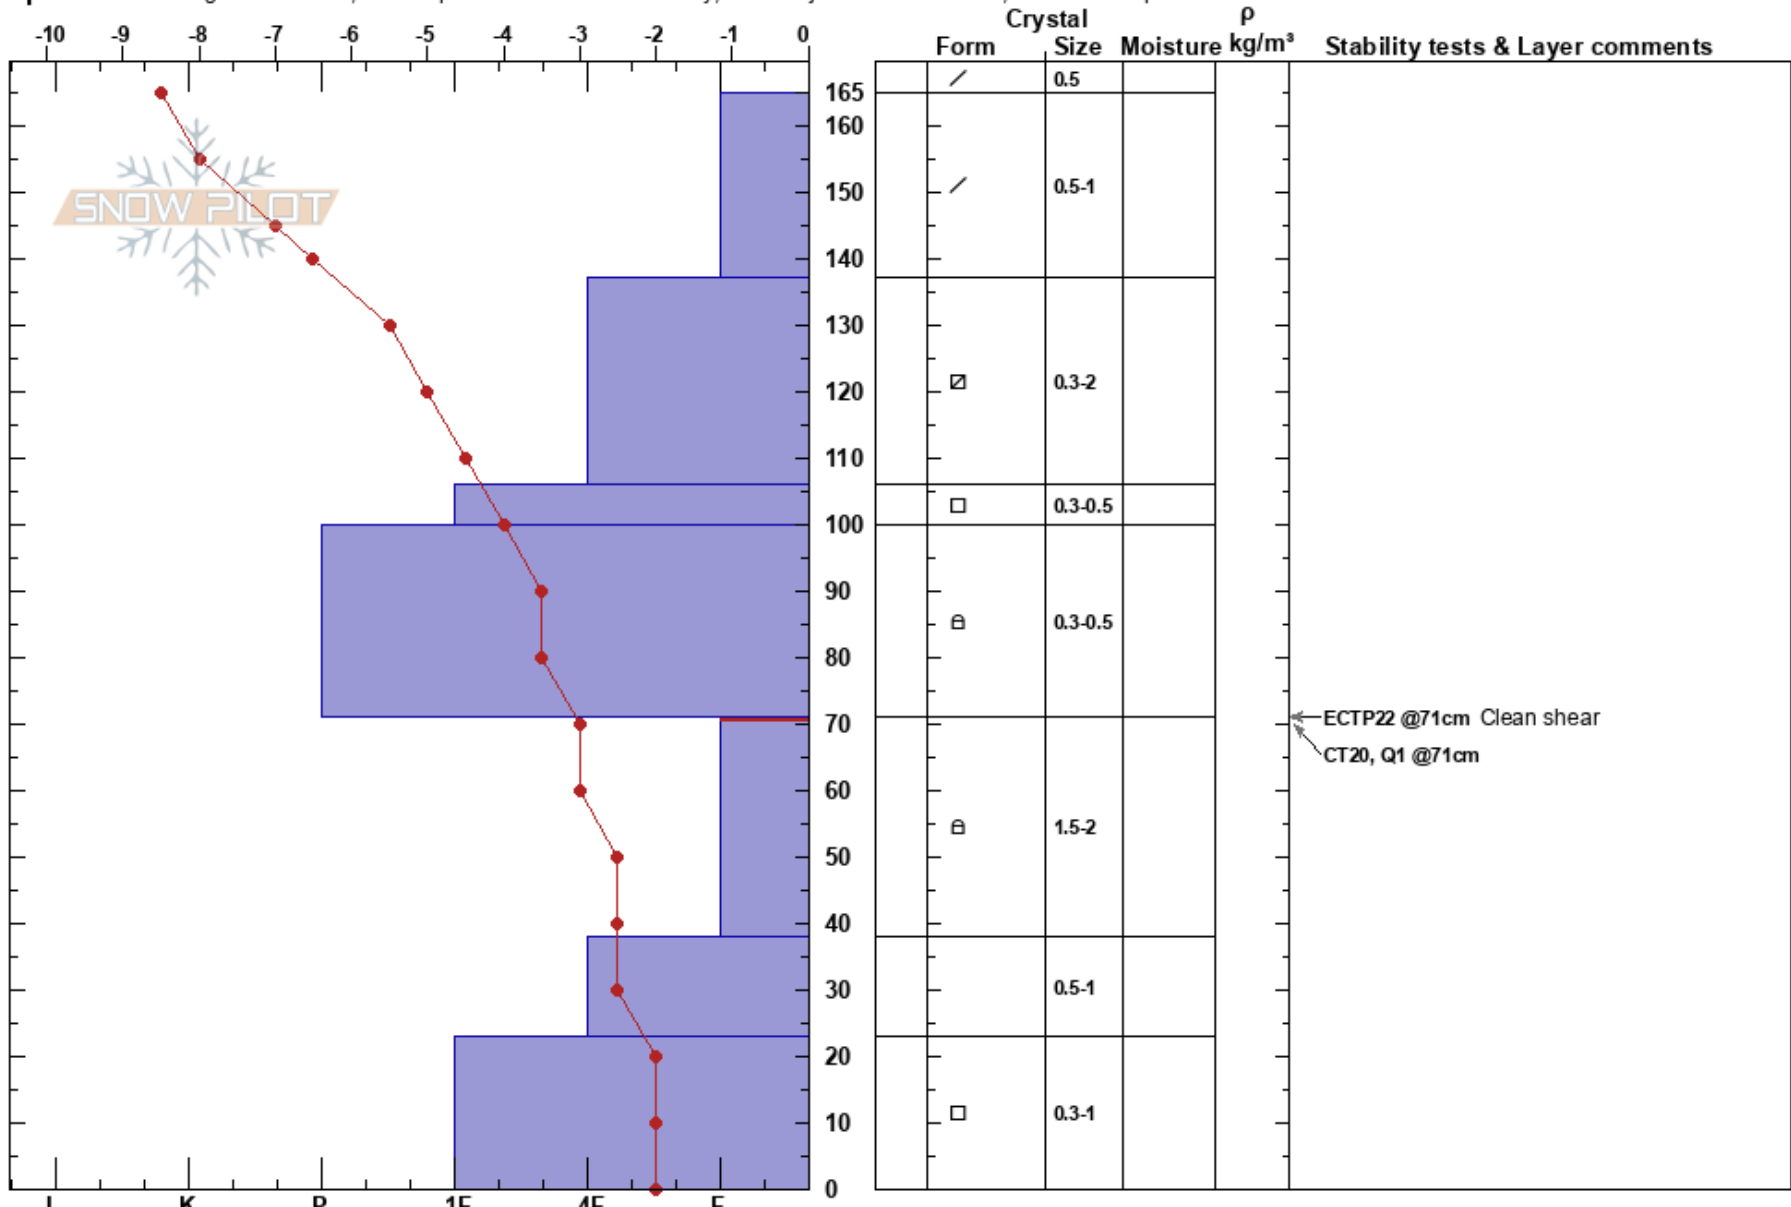

Stevie's  
 Gore Range  
 CO  
 Elevation: 11274 ft  
 Aspect: 313°

Ryan Simmons  
 03/20/2022 - 10:55am  
 Co-ord: 39.56750N, -106.32197W  
 Slope Angle: 39°  
 Wind Loading: yes

Stability:  
 Air Temperature: -1°C  
 Sky Cover: SCT  
 Precipitation: NO  
 Wind: NW Light Breeze

HS: 165  
 PF: 65 71-38cm: Problematic layer  
 PS: 40

Specifics: Pit dug in a Ski Area; Pit is representative of backcountry; Pit is adjacent to avalanche; We skied slope

Notes: