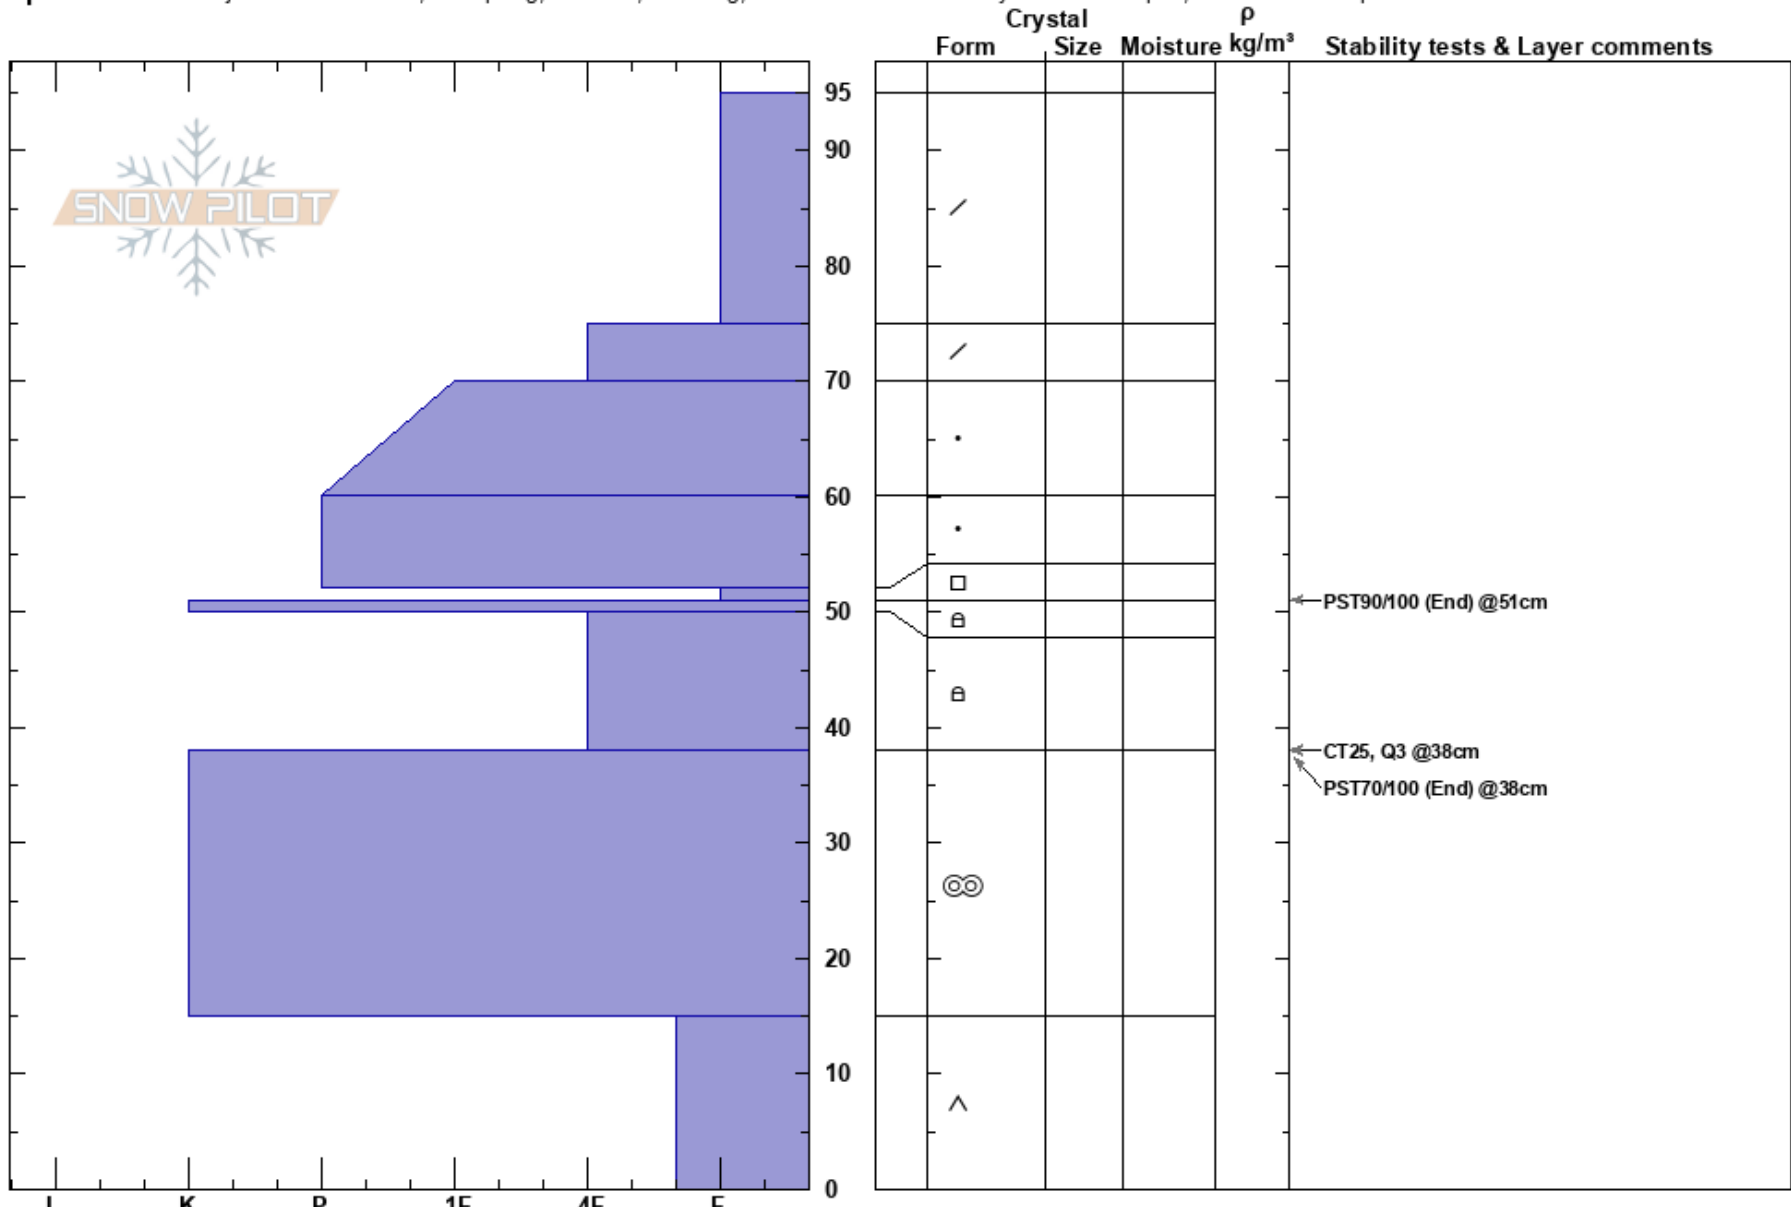

Game Creek fatality
Teton Range
WY
Elevation: 8801 ft
Aspect: 25°

Frank Carus
03/18/2022 - 1:00pm
Co-ord: 43.59074N, -110.99910W
Slope Angle: 32°
Wind Loading: no

Stability:
Air Temperature: -2°C
Sky Cover: BKN
Precipitation: NO
Wind: Calm

HS: 95
PF: 40
PS: 20
51-50cm: Problematic layer

Specifics: Pit is adjacent to avalanche; Collapsing, localized; Cracking; Recent avalanche activity on similar slopes; Ski tracks on slope

Notes: This crown profile was performed on the skier's right flank of the avalanche about 10m downslope from the crown and across from the second profile. No wind loading was evident at this pit. Evidence of old crown from January 7 cycle was evident adjacent to crownline. This avalanche was triggered approximately 125m lower on the slope.