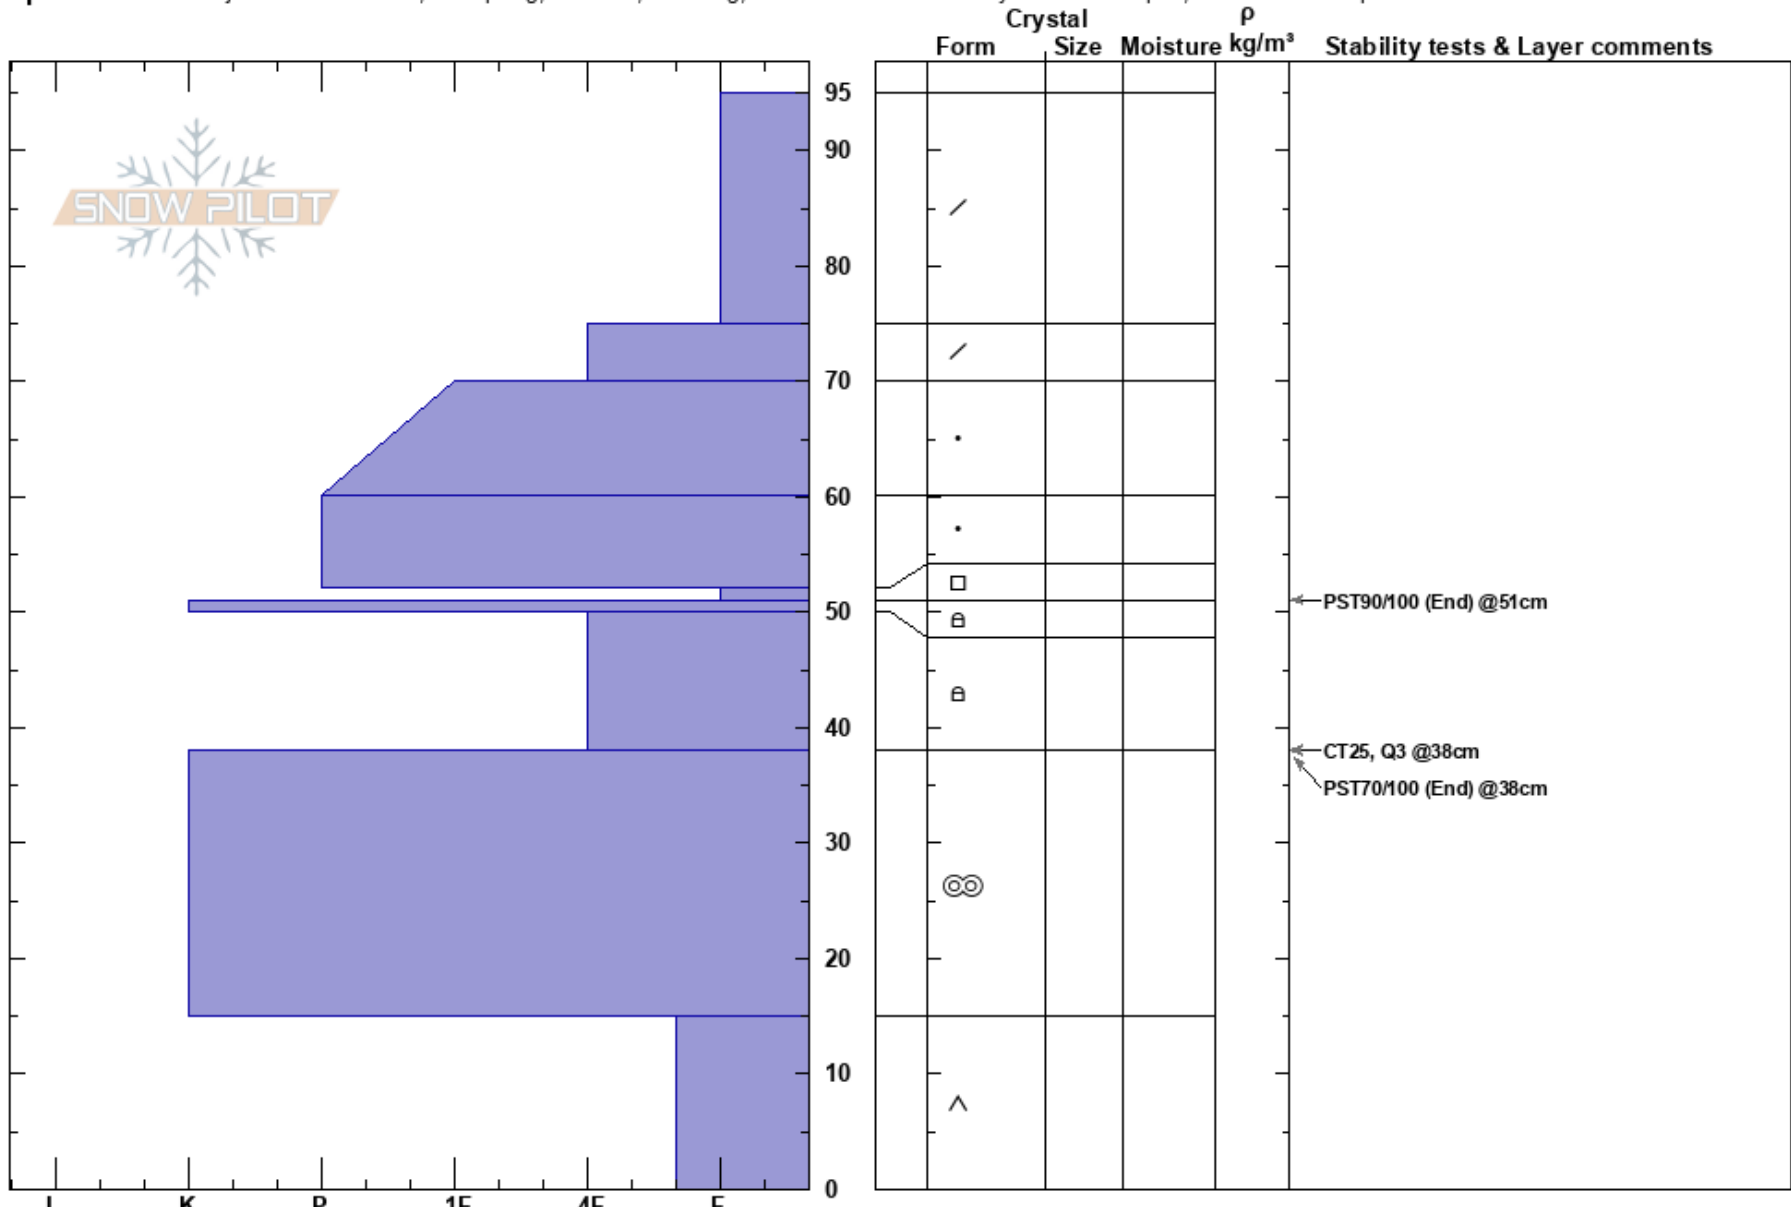

Game Creek fatality
 Teton Range
 WY
 Elevation: 8801 ft
 Aspect: 25°

Frank Carus
 03/18/2022 - 1:00pm
 Co-ord: 43.59074N, -110.99910W
 Slope Angle: 32°
 Wind Loading: no

Stability:
 Air Temperature: -2°C
 Sky Cover: BKN
 Precipitation: NO
 Wind: Calm

HS: 95
 PF: 40
 PS: 20
 51-50cm: Problematic layer

Specifics: Pit is adjacent to avalanche; Collapsing, localized; Cracking; Recent avalanche activity on similar slopes; Ski tracks on slope

Notes: This crown profile was performed on the skier's right flank of the avalanche about 10m downslope from the crown and across from the second profile. No wind loading was evident at this pit. Evidence of old crown from January 7 cycle was evident adjacent to crownline. This avalanche was triggered approximately 125m lower on the slope.