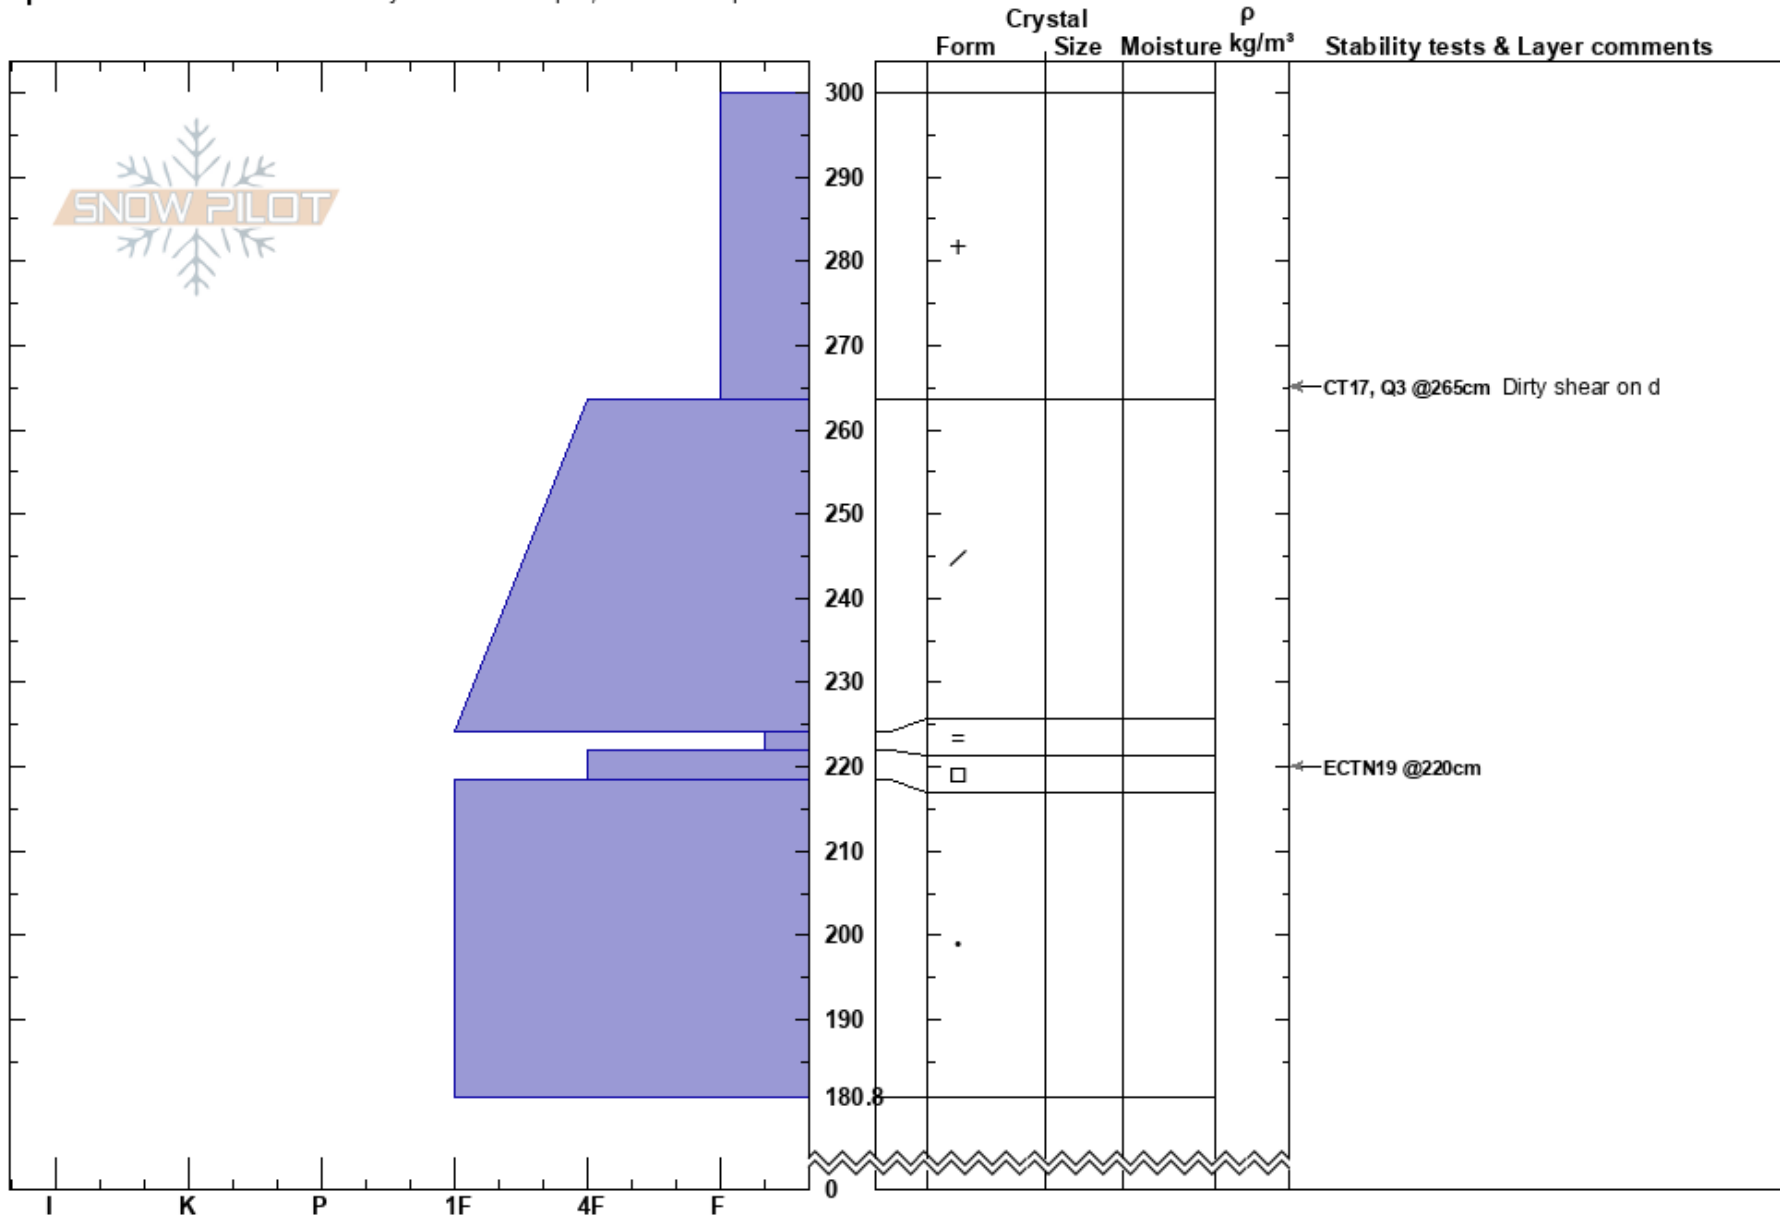

Ikes East
 Tordrillo Range
 AK
 Elevation: 3724 ft
 Aspect: 89°

Lel Tone
 03/20/2022 - 2:00pm
 Co-ord: 61.41184N, -151.92856W
 Slope Angle: 38°
 Wind Loading:

Stability: Good HS:300
 Air Temperature: 30°C PF: 70
 Sky Cover: FEW PS: 50
 Precipitation:
 Wind:

Layer Notes:

Specifics: Recent avalanche activity on different slopes; We skied slope

Notes: