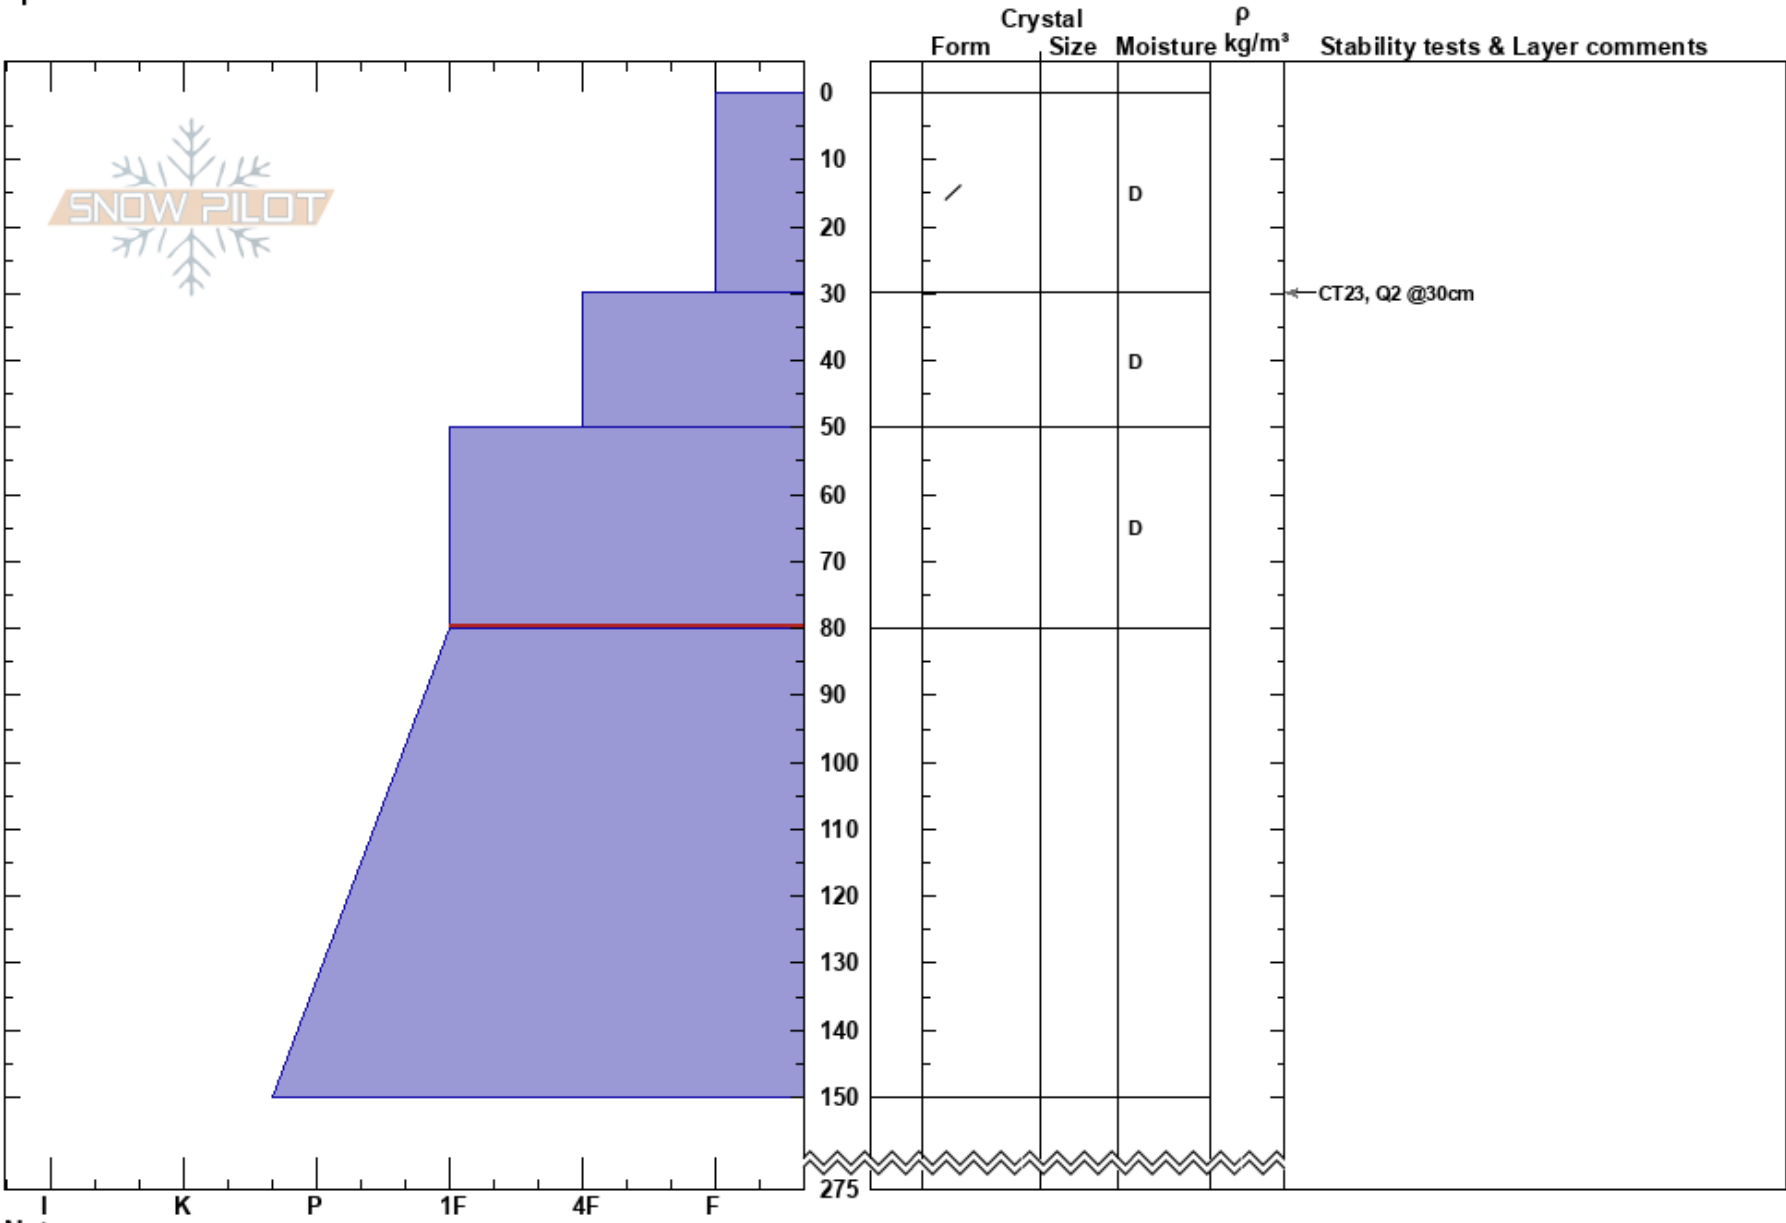

Assessment drop off
 Chugach Range
 AK
 Elevation: 620 ft
 Aspect: NE
 Specifics:

Stan Prichard
 03/18/2022 - 1:00am
 Co-ord: 61.07100N, -146.06290W
 Slope Angle: 27°
 Wind Loading: no

Stability:
 Air Temperature: 28°F
 Sky Cover: OVC
 Precipitation: S-1
 Wind: NE Light Breeze

HS:275
 PF: 45 50-80cm: Problematic layer
 PS: 25

Notes: