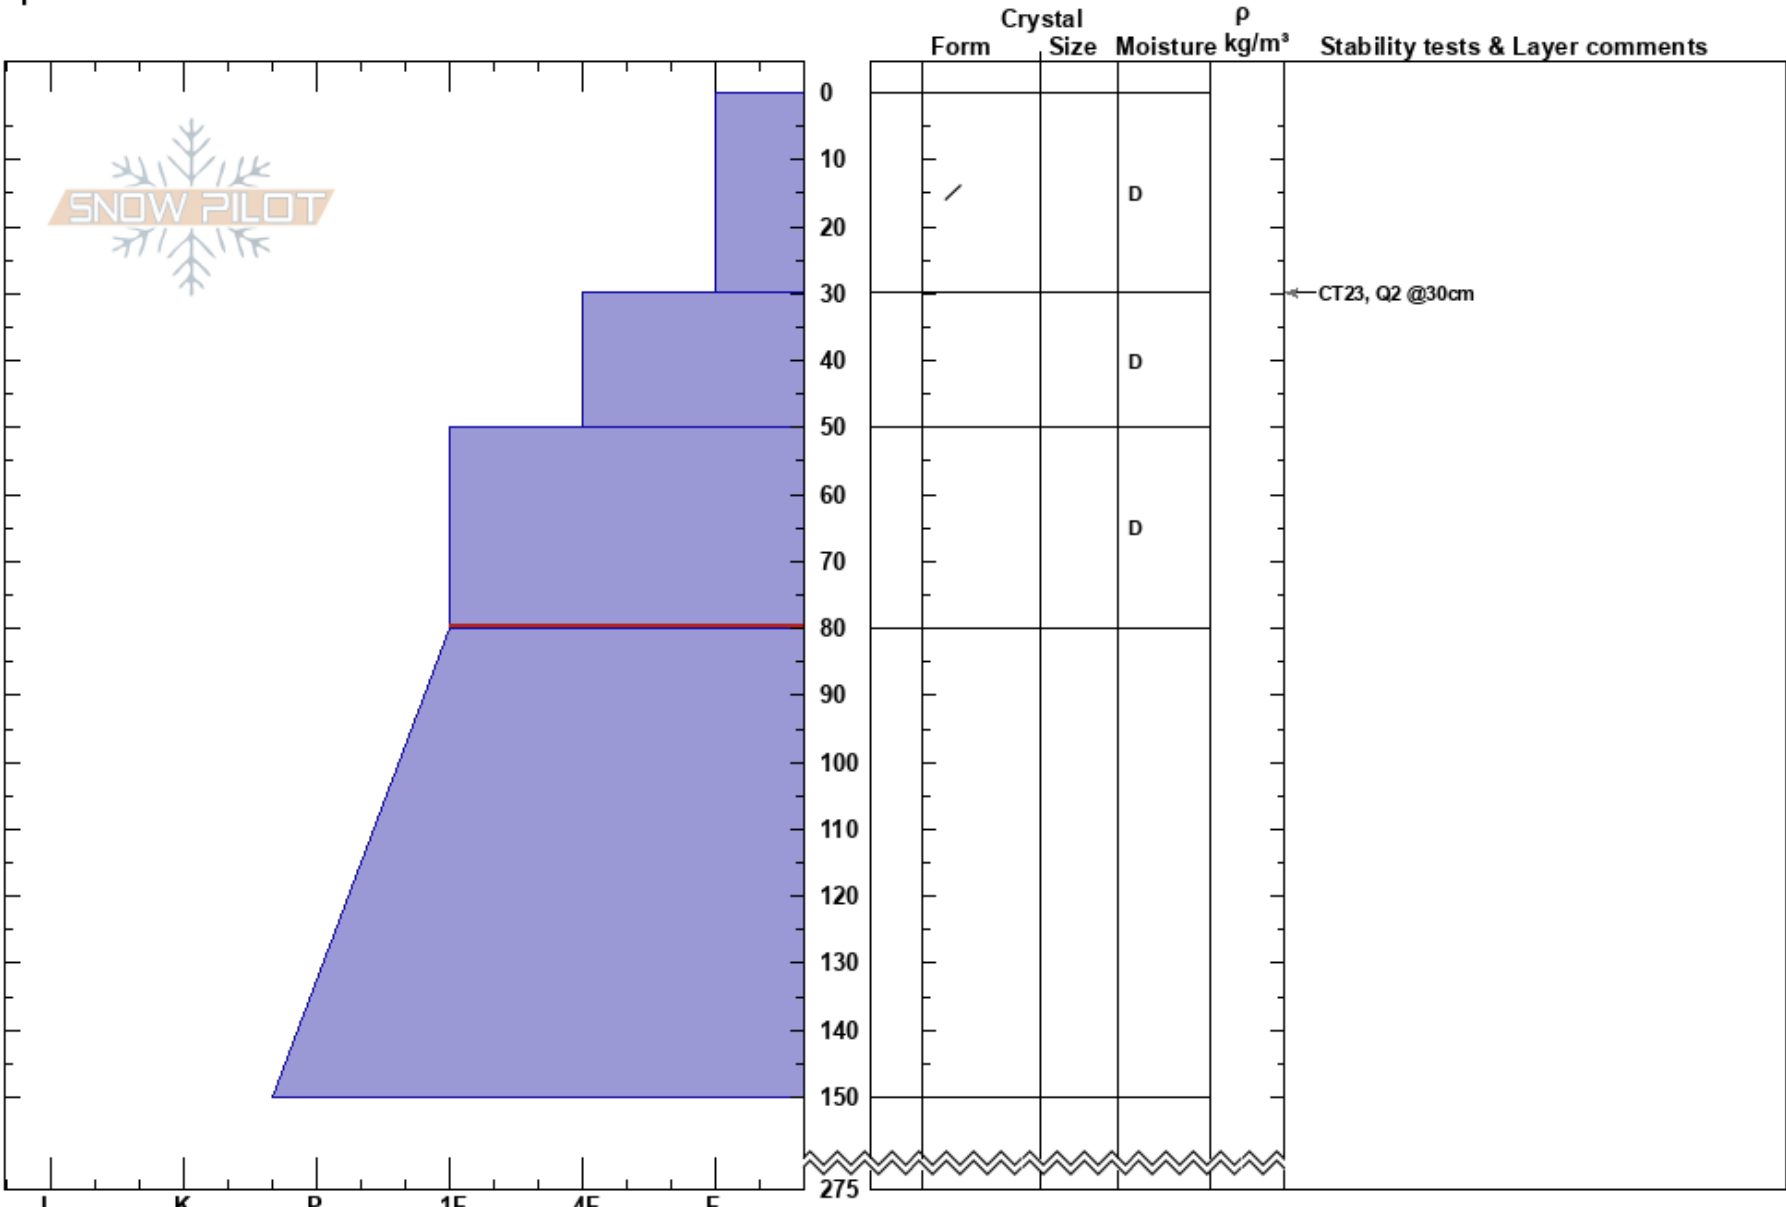

Assessment drop off
 Chugach Range
 AK
 Elevation: 620 ft
 Aspect: NE
 Specifics:

Stan Prichard
 03/18/2022 - 1:00am
 Co-ord: 61.07100N, -146.06290W
 Slope Angle: 27°
 Wind Loading: no

Stability:
 Air Temperature: 28°F
 Sky Cover: OVC
 Precipitation: S-1
 Wind: NE Light Breeze

HS:275
 PF: 45
 PS: 25
 50-80cm: Problematic layer

Notes: