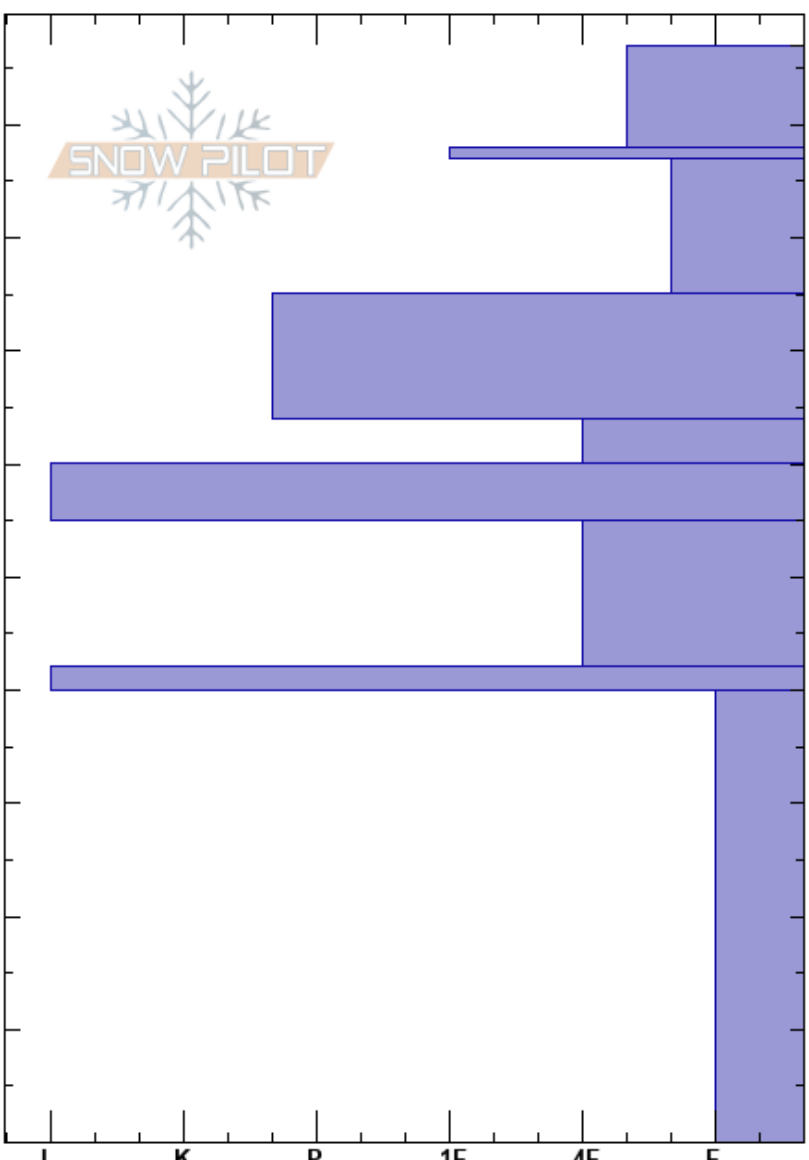

Paradise Lost  
 Bridger Range  
 MT  
 Elevation: 7800 ft  
 Aspect: 110°  
 Specifics: Pit dug in a Ski Area

Bridger Bowl  
 03/19/2022 - 9:20am  
 Co-ord: 45.80084N, -110.92814W  
 Slope Angle: 24°  
 Wind Loading: no

Stability: **HS:97**  
 Air Temperature: **PF: 3**  
 Sky Cover: BKN  
 Precipitation: NO  
 Wind: Calm

Layer Notes:

Depth (cm)	Crystal Form	Crystal Size	Moisture	$\rho$ kg/m <sup>3</sup>	Stability tests & Layer comments
97					
90	+ ( / )	1-2			
88	⊙ ⊙				← STE @88cm ← CT22, Q3 @88cm
80	/ ( B )	1-2			
70	⊙ ⊙				
60	B	1			
50	B	1-2			
40	■				
20	□ ( ^ )	3-6			