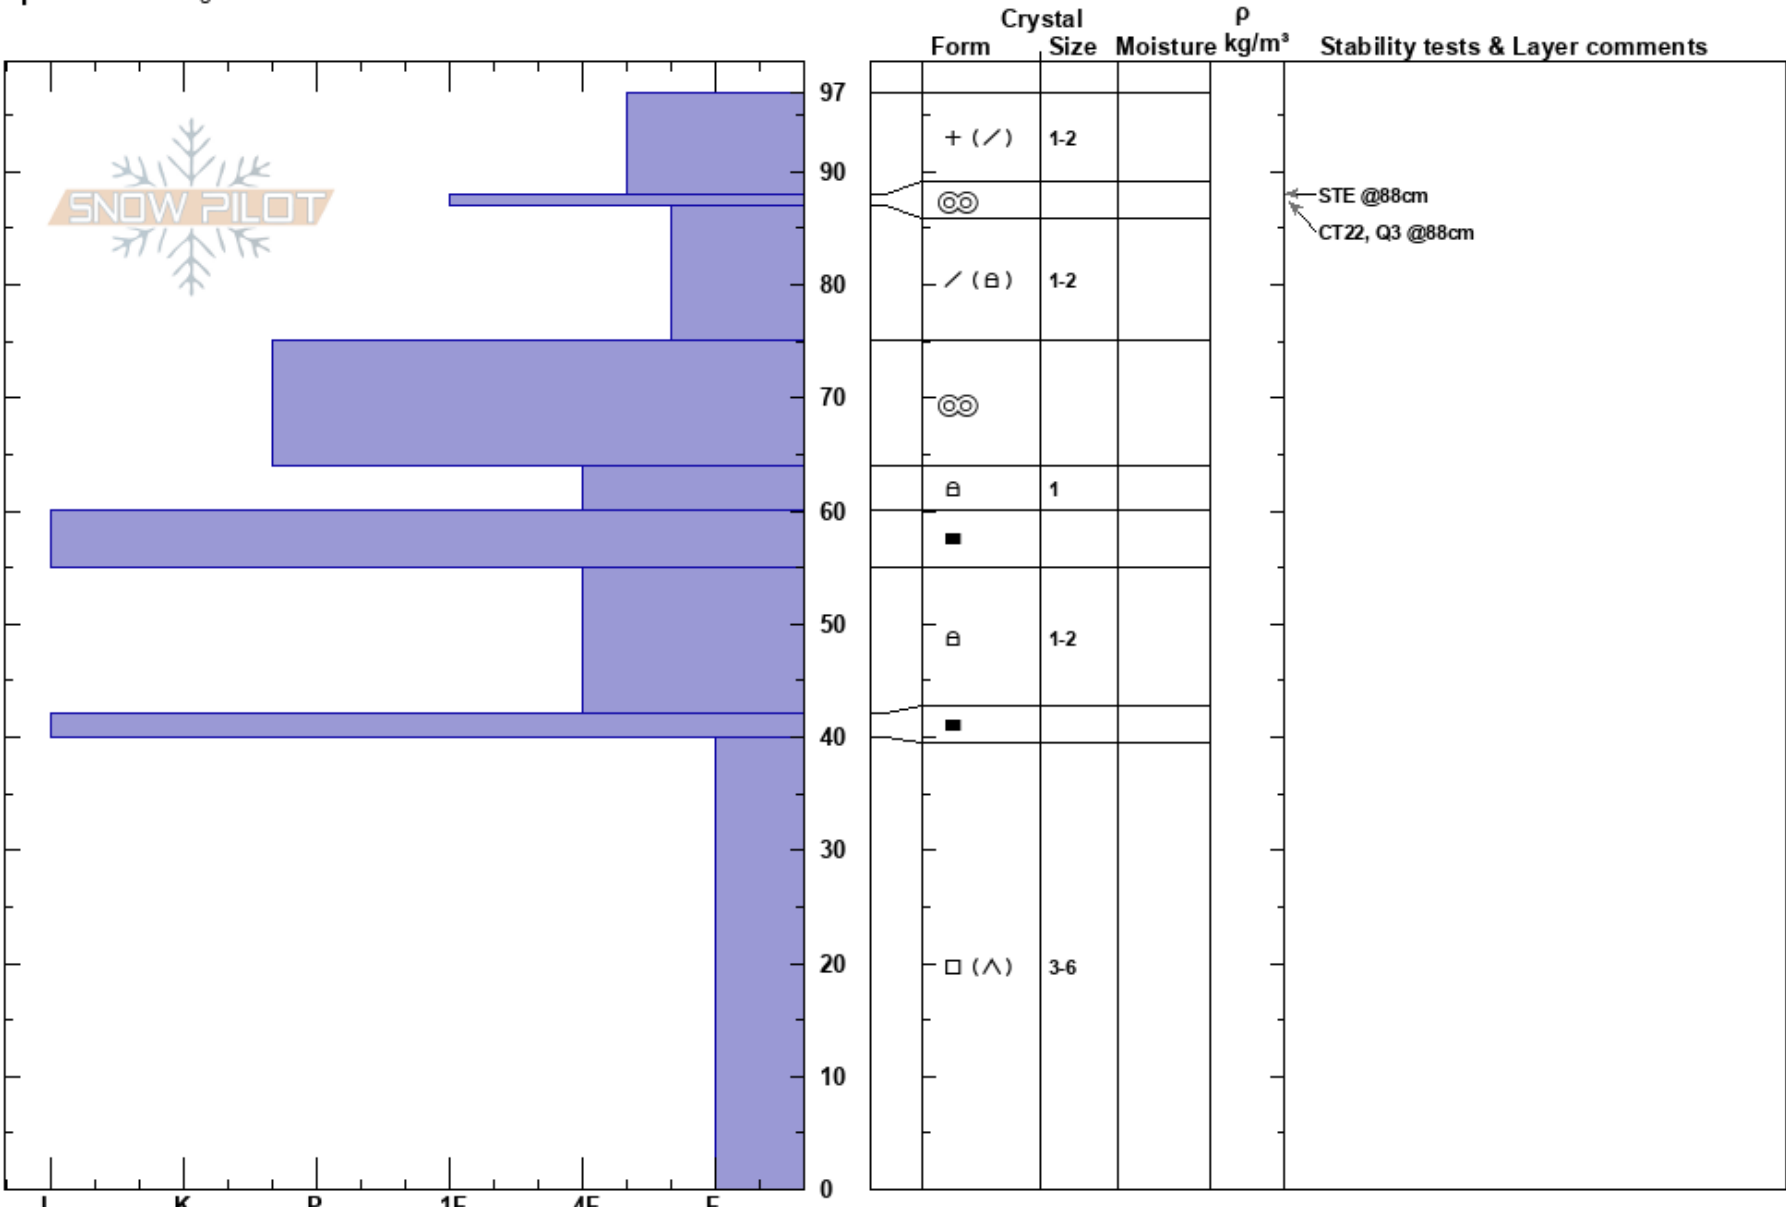

Paradise Lost
 Bridger Range
 MT
 Elevation: 7800 ft
 Aspect: 110°
 Specifics: Pit dug in a Ski Area

Bridger Bowl
 03/19/2022 - 9:20am
 Co-ord: 45.80084N, -110.92814W
 Slope Angle: 24°
 Wind Loading: no

Stability: **HS:97**
 Air Temperature: **PF: 3**
 Sky Cover: BKN
 Precipitation: NO
 Wind: Calm

Layer Notes:

Notes: Erika and Ella