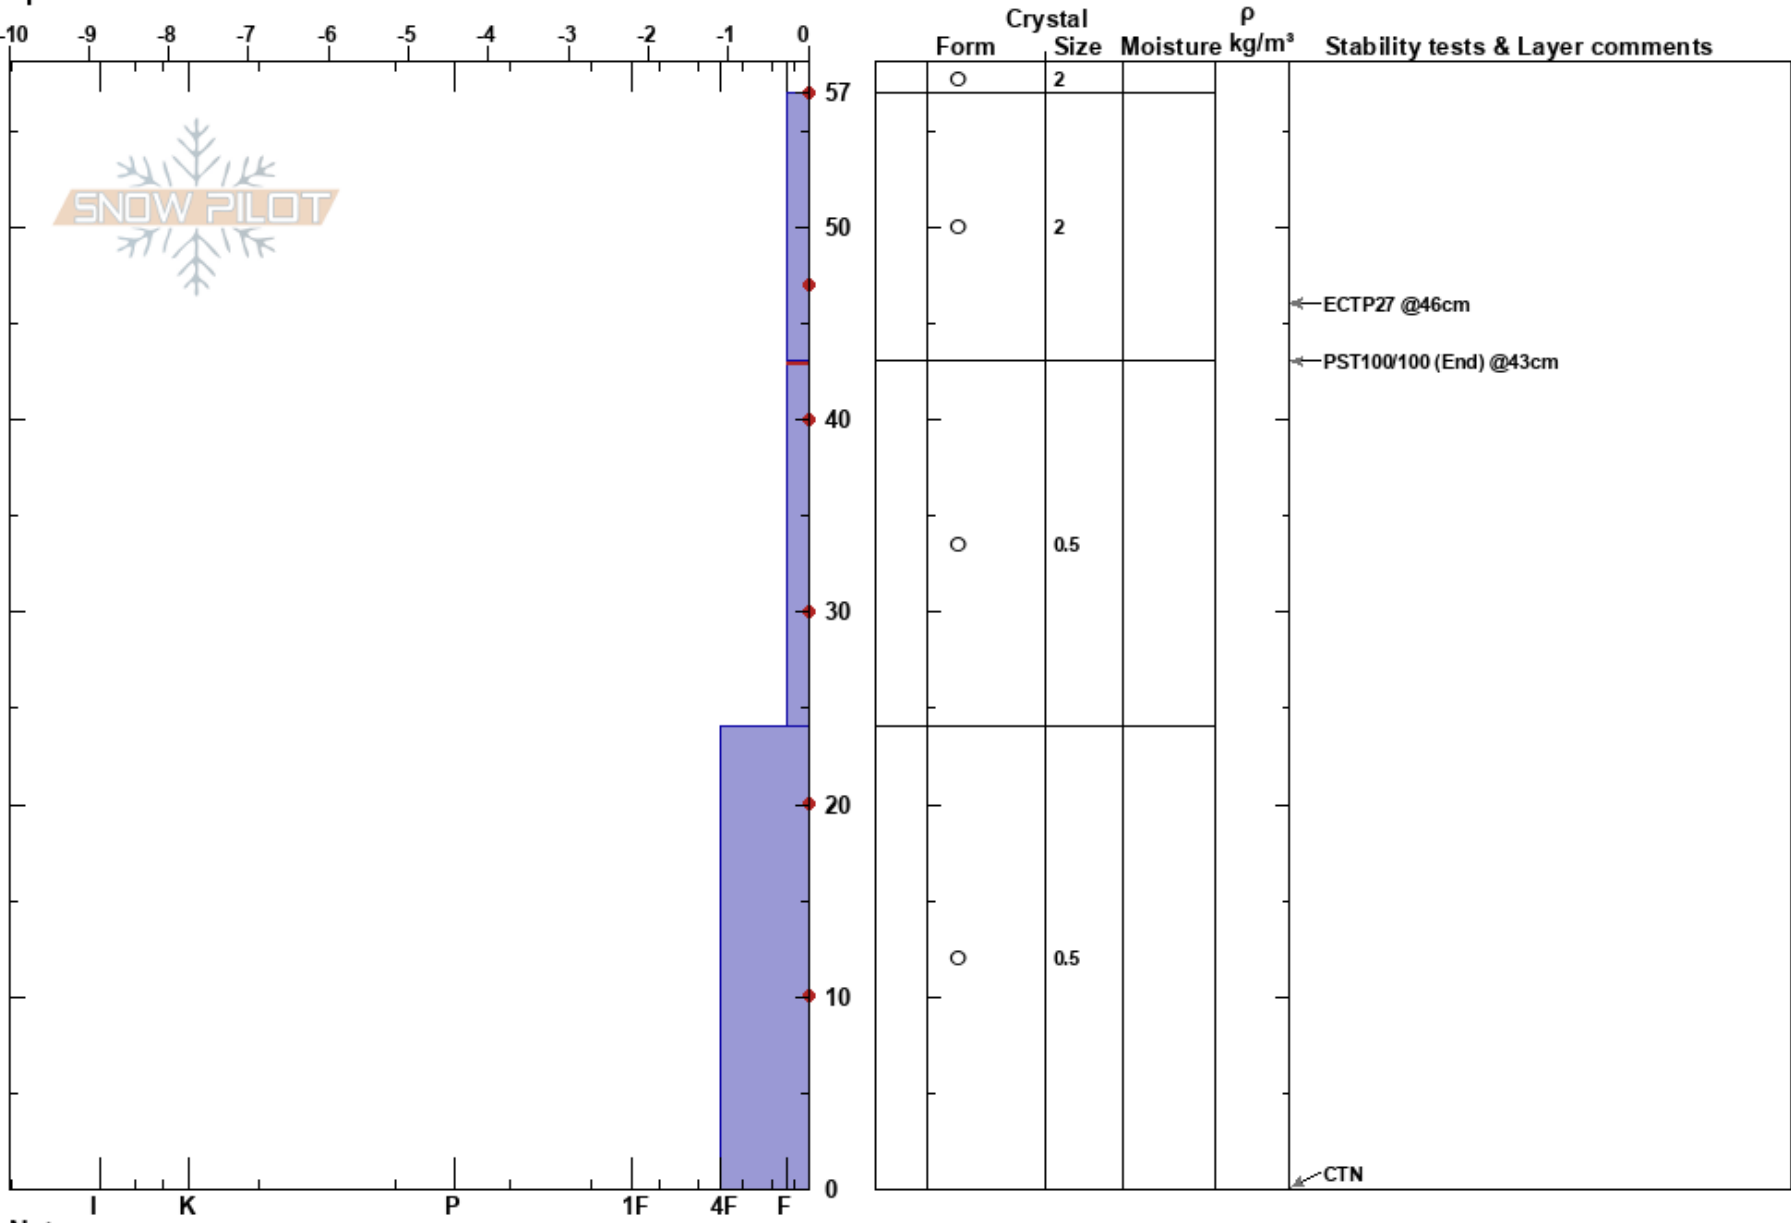

Blewett Site #3
 Central Cascades, East WA
 Elevation: 3924 ft
 Aspect: NW
 Specifics:

Hunter Reed
 03/14/2022 - 1:30pm
 Co-ord: 10T 683470W 5245298N
 Slope Angle: 1°
 Wind Loading:

Stability:
 Air Temperature: 4.5°C
 Sky Cover: OVC
 Precipitation: RL
 Wind: Calm
 HS: 57
 PF: 40
 PS: 10
 43-24cm: Problematic layer