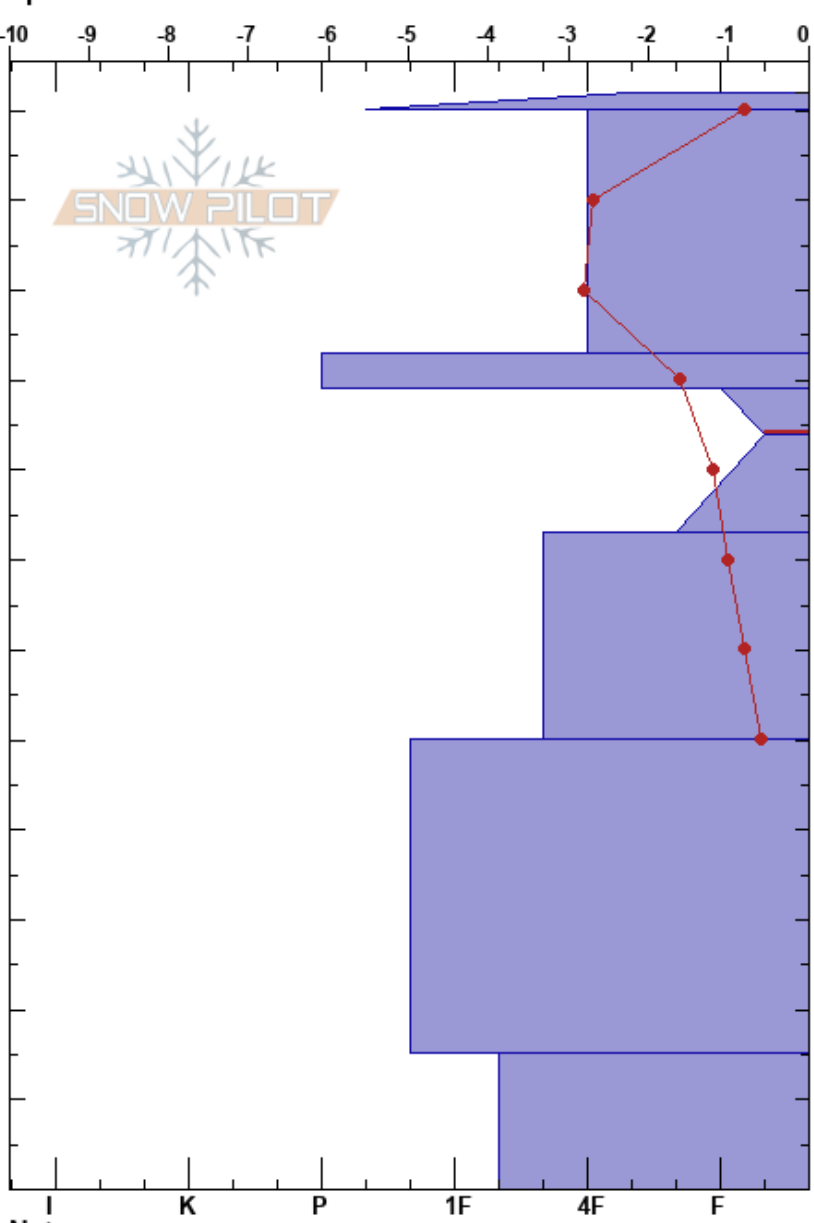

Sunrise Hill  
 Bear River Range  
 UT  
 Elevation: 7796 ft  
 Aspect: E  
 Specifics:

toby weed  
 03/19/2022 - 1:45pm  
 Co-ord: 41.92002N, -111.46570W  
 Slope Angle: 18°  
 Wind Loading:

Stability:  
 Air Temperature: 5.8°C  
 Sky Cover: OVC  
 Precipitation:  
 Wind: SW Moderate  
 HS: 122  
 PF: 30  
 PS: 2  
 93-89cm: Late Feb m/f  
 89-84cm: falls out of pit wall  
 89-84cm: Problematic layer

Elevation (cm)	Crystal		Moisture	$\rho$ kg/m <sup>3</sup>	Stability tests & Layer comments
	Form	Size			
122	⊙⊙				
110	•		M		
100					
90	⊙⊙				93-89cm: Late Feb m/f
84	□ (△)	3-5	D-M		← CT5, Q1 @84cm ← ECTP11 @84cm
80	□	2-4			89-84cm: falls out of pit wall
70					
60	□				
50					
40					
30					
20					
10	□				
0					