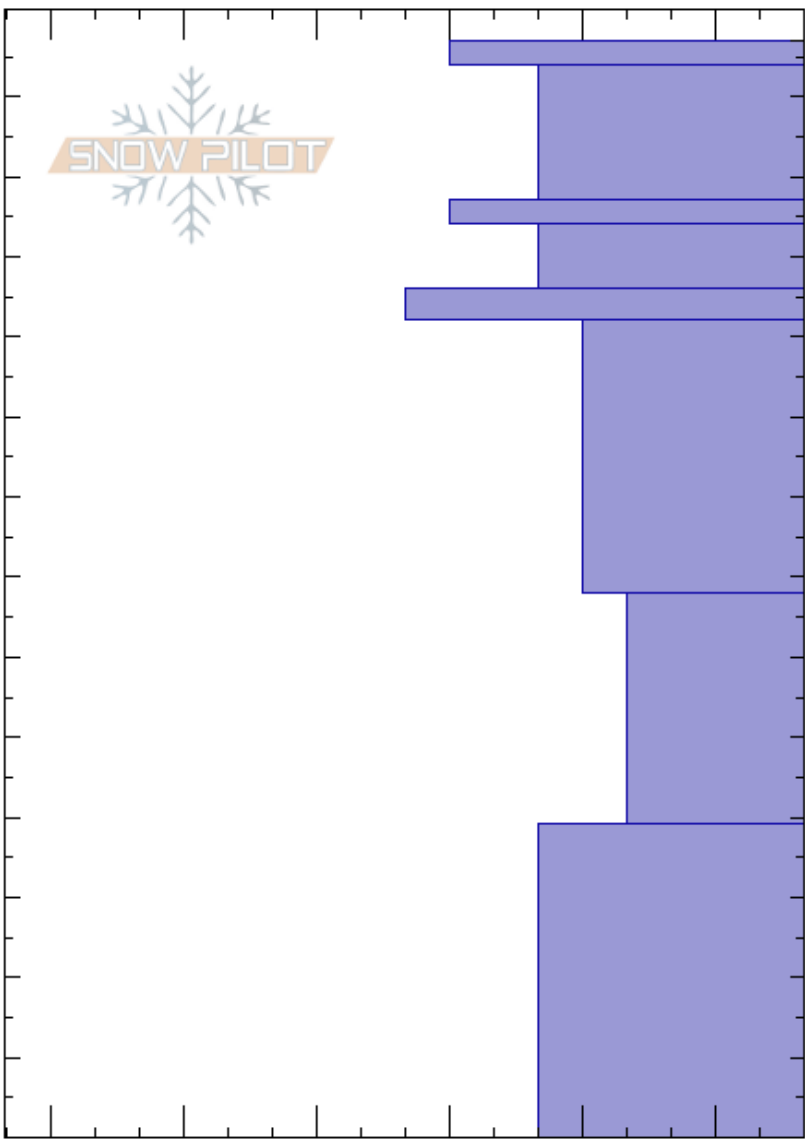

R2D2

Bridger Range

MT

Elevation: 8149 ft

Aspect: 90°

Specifics: Pit dug in a Ski Area; Ski tracks on slope; We skied slope

Bridger Bowl

03/18/2022 - 11:00am

Co-ord: 45.80665N, -110.92868W

Slope Angle: 32°

Wind Loading: no

Stability:

Air Temperature: -4°C

Sky Cover: SCT

Precipitation: NO

Wind: NE Calm

HS: 137

PF: 15

PS: 10

Layer Notes:

Height (ft)	Crystal		Moisture	ρ kg/m³	Stability tests & Layer comments
	Form	Size			
137	⊙⊙	0.5-1			
130	+ (/)	0.5-1			
120	⊙⊙	0.5-1			
110	+ (●)	1			
100	⊙⊙	1			
90	●	1-2			
80					
70					
60	⊖	2			
50					
40					
30					
20	□	2-3			
10					
0					ECTX