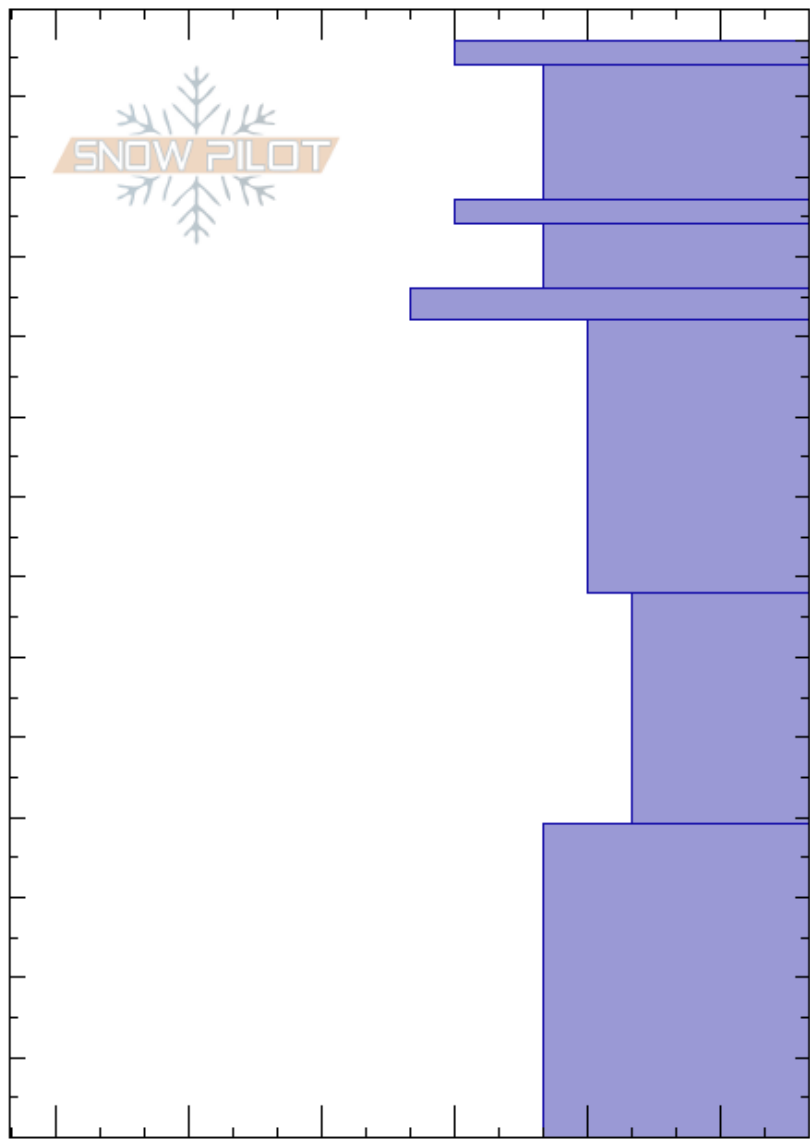

R2D2

Bridger Range

MT

Elevation: 8149 ft

Aspect: 90°

Specifics: Pit dug in a Ski Area; Ski tracks on slope; We skied slope

Bridger Bowl

03/18/2022 - 11:00am

Co-ord: 45.80665N, -110.92868W

Slope Angle: 32°

Wind Loading: no

Stability:

Air Temperature: -4°C

Sky Cover: SCT

Precipitation: NO

Wind: NE Calm

HS: 137

PF: 15

PS: 10

Layer Notes:

Height (ft)	Crystal		Moisture	ρ kg/m ³	Stability tests & Layer comments
	Form	Size			
137	⊙⊙	0.5-1			
130	+ (/)	0.5-1			
120	⊙⊙	0.5-1			
110	+ (●)	1			
100	⊙⊙	1			
90	●	1-2			
80					
70					
60	⊖	2			
50					
40					
30					
20	□	2-3			
10					
0					ECTX