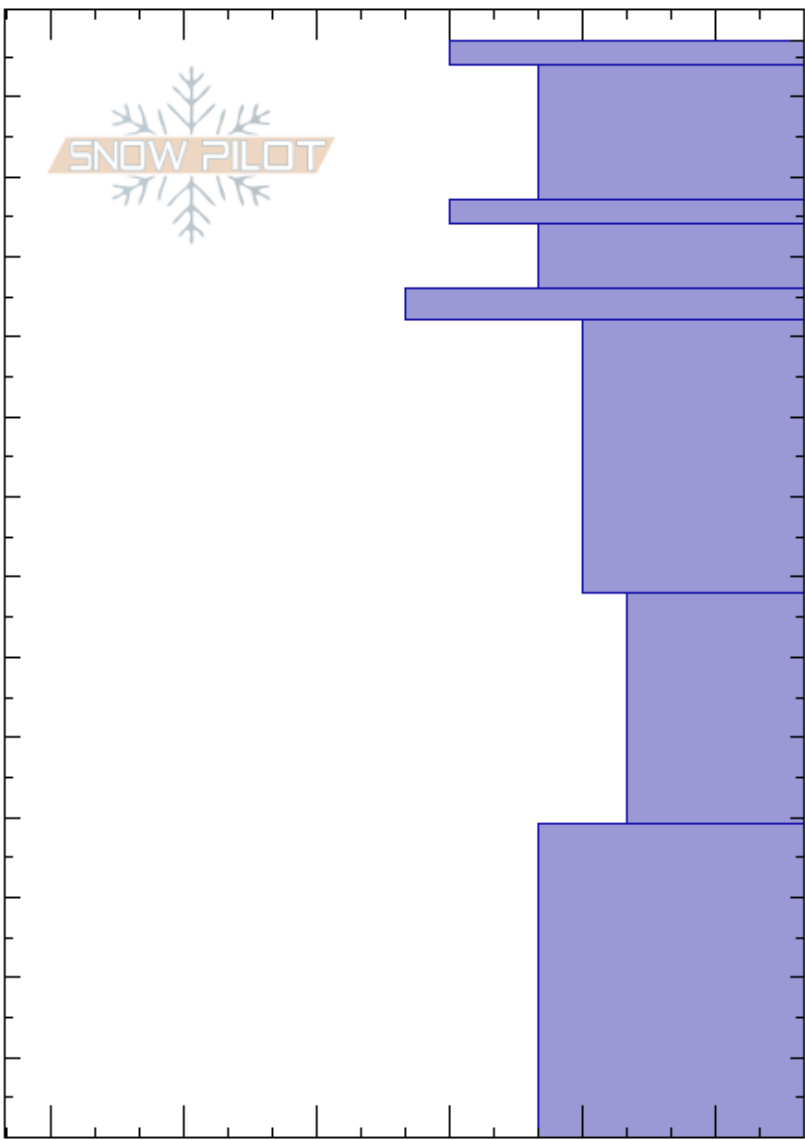

R2D2

Bridger Range

MT

Elevation: 8149 ft

Aspect: 90°

Specifics: Pit dug in a Ski Area; Ski tracks on slope; We skied slope

Bridger Bowl

03/18/2022 - 11:00am

Co-ord: 45.80665N, -110.92868W

Slope Angle: 32°

Wind Loading: no

Stability:

Air Temperature: -4°C

Sky Cover: SCT

Precipitation: NO

Wind: NE Calm

HS: 137

PF: 15

PS: 10

Layer Notes:

Notes: COTTOM

Height (cm)	Crystal		Moisture	ρ kg/m ³	Stability tests & Layer comments
	Form	Size			
137	⊙⊙	0.5-1			
130	+ (/)	0.5-1			
120	⊙⊙	0.5-1			
110	+ (●)	1			
100	⊙⊙	1			
90	●	1-2			
80					
70					
60	⊖	2			
50					
40					
30					
20	□	2-3			
10					
0					ECTX