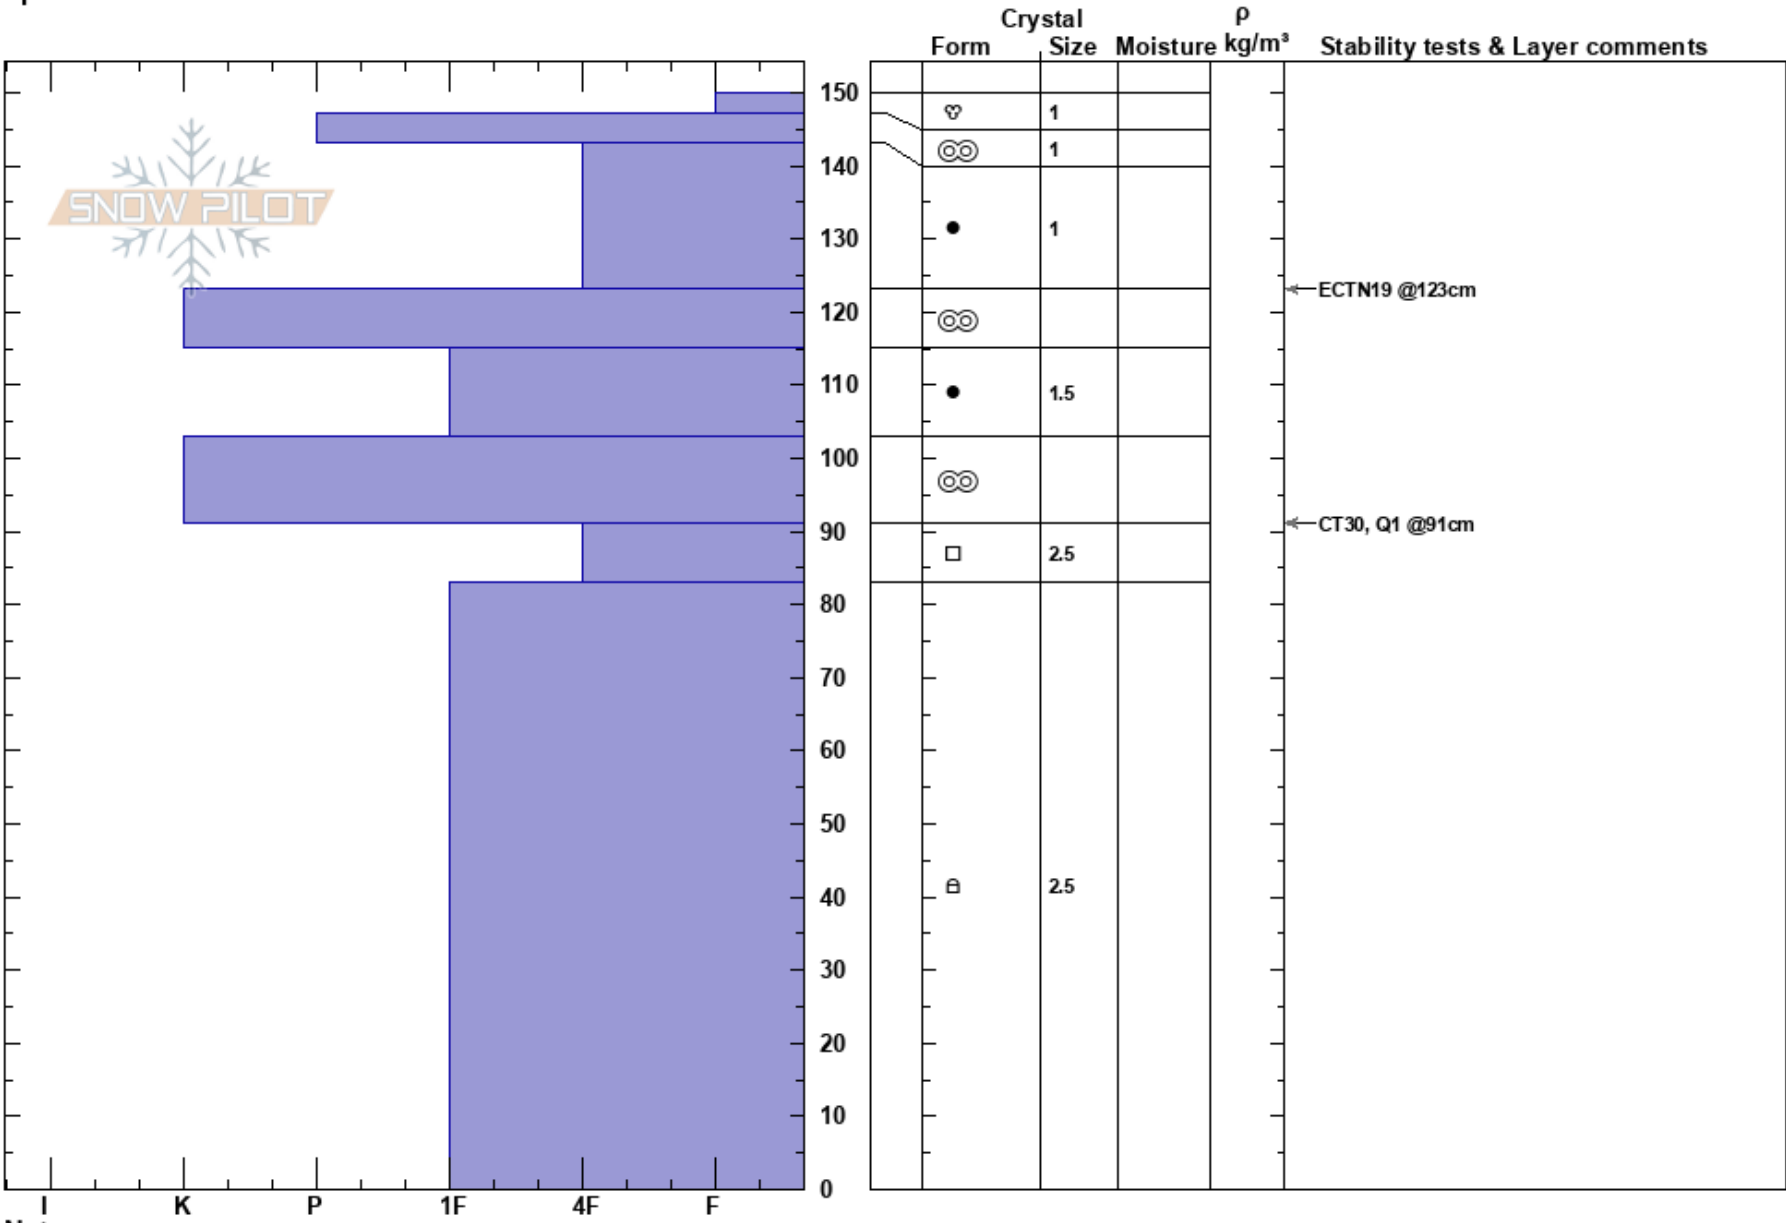

Red 1 south avy 2 cour  
 Silverton  
 CO  
 Elevation: 11500 ft  
 Aspect: S  
 Specifics:

John Taufer  
 03/19/2022 - 2:00pm  
 Co-ord: 37.90493N, -107.65434W  
 Slope Angle: 20°  
 Wind Loading:

Stability:  
 Air Temperature:  
 Sky Cover: SCT  
 Precipitation: NO  
 Wind:

HS: 150  
 PF: 5 91-83cm: Problematic layer  
 PS: 3

Notes: