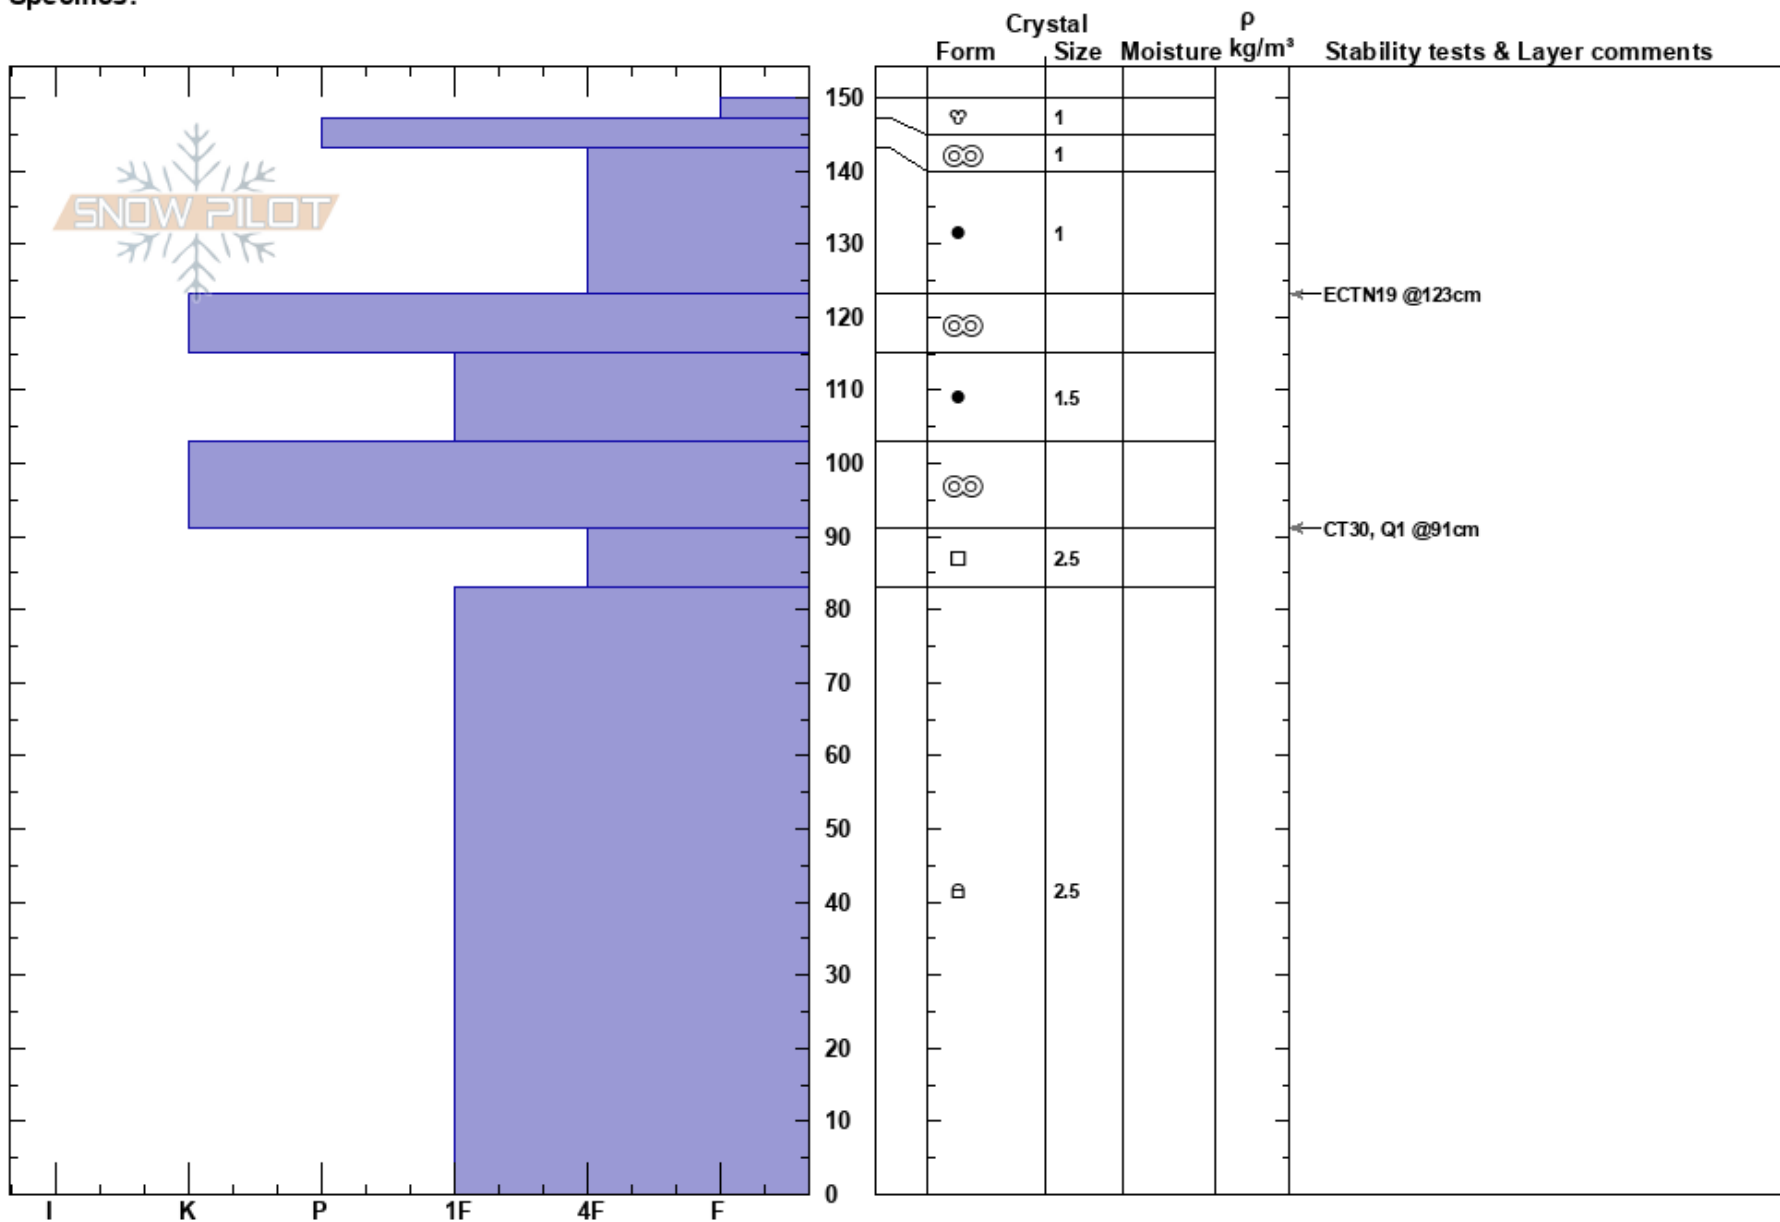

Red 1 south avy 2 cour
 Silverton
 CO
 Elevation: 11500 ft
 Aspect: S
 Specifics:

John Taufer
 03/19/2022 - 2:00pm
 Co-ord: 37.90493N, -107.65434W
 Slope Angle: 20°
 Wind Loading:

Stability:
 Air Temperature:
 Sky Cover: SCT
 Precipitation: NO
 Wind:

HS: 150
 PF: 5 91-83cm: Problematic layer
 PS: 3

Notes: