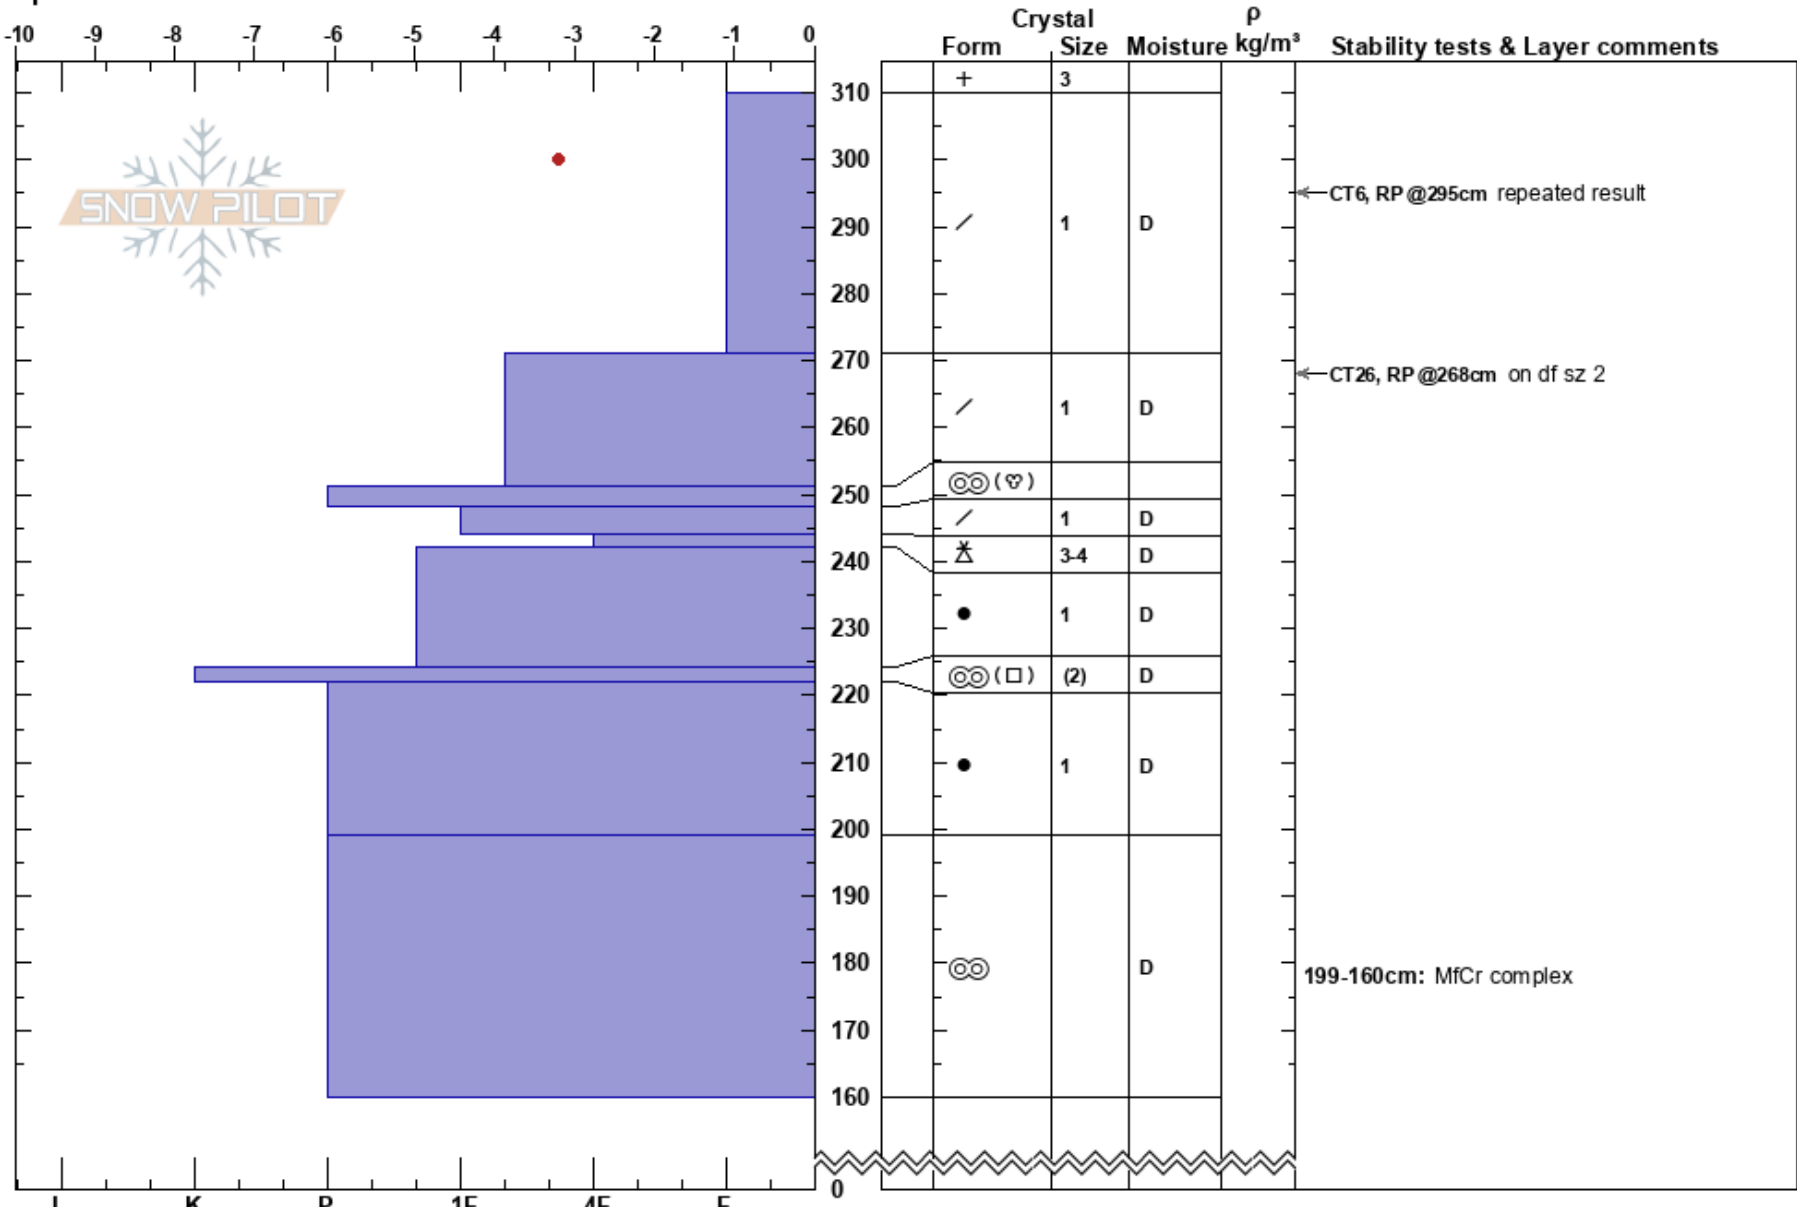

Whitewater mtn ridge  
 silkirk  
 CA  
**Elevation:** 2100 m  
**Aspect:** S  
**Specifics:**

Charlotte Poulin-Rodrigue  
 03/16/2022 - 2:30pm  
**Co-ord:** 50.06535N, -117.14157E  
**Slope Angle:** 30°  
**Wind Loading:**

**Stability:**  
**Air Temperature:** -4°C  
**Sky Cover:** OVC  
**Precipitation:** S1  
**Wind:** S Light Breeze

**HS:** 310  
**PF:** 50  
 244-242cm: Problematic layer  
 199-160cm: MfCr complex

**Notes:** Hazel hut trip 2022 with CA.