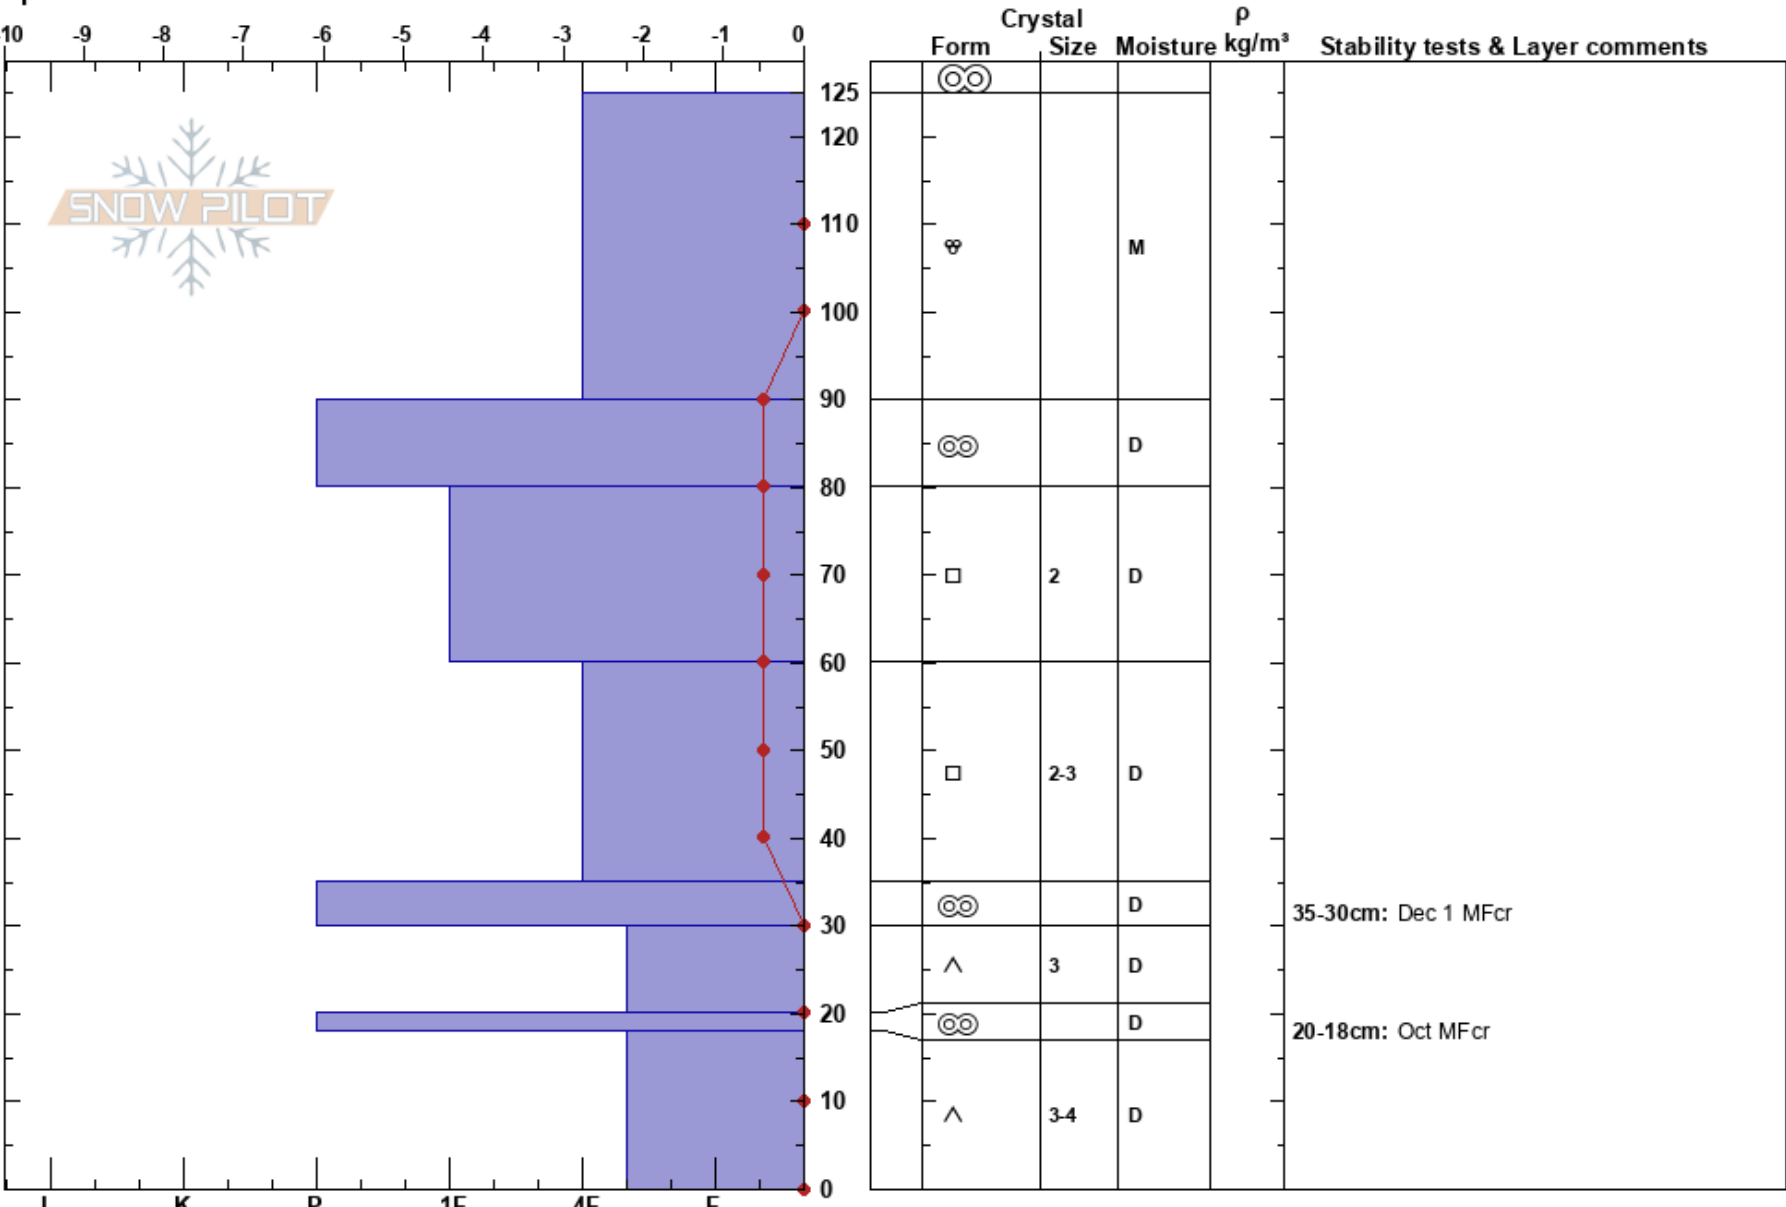

Heli Face Temp profile
 purcell
 BC
 Elevation: 2250 m
 Aspect: E
 Specifics:

Panorama Avalanche Office
 19/03/2022 - 15:00
 Co-ord:
 Slope Angle: 30°
 Wind Loading:

Stability:
 Air Temperature: 0.5°C
 Sky Cover: BKN
 Precipitation: NO
 Wind: Calm
 HS: 125
 PS: 25
 35-30cm: Dec 1 MFcr
 20-18cm: Oct MFcr

Notes: 1m from tree, possible previous skier compaction, targetting temps and structure coming into spring.